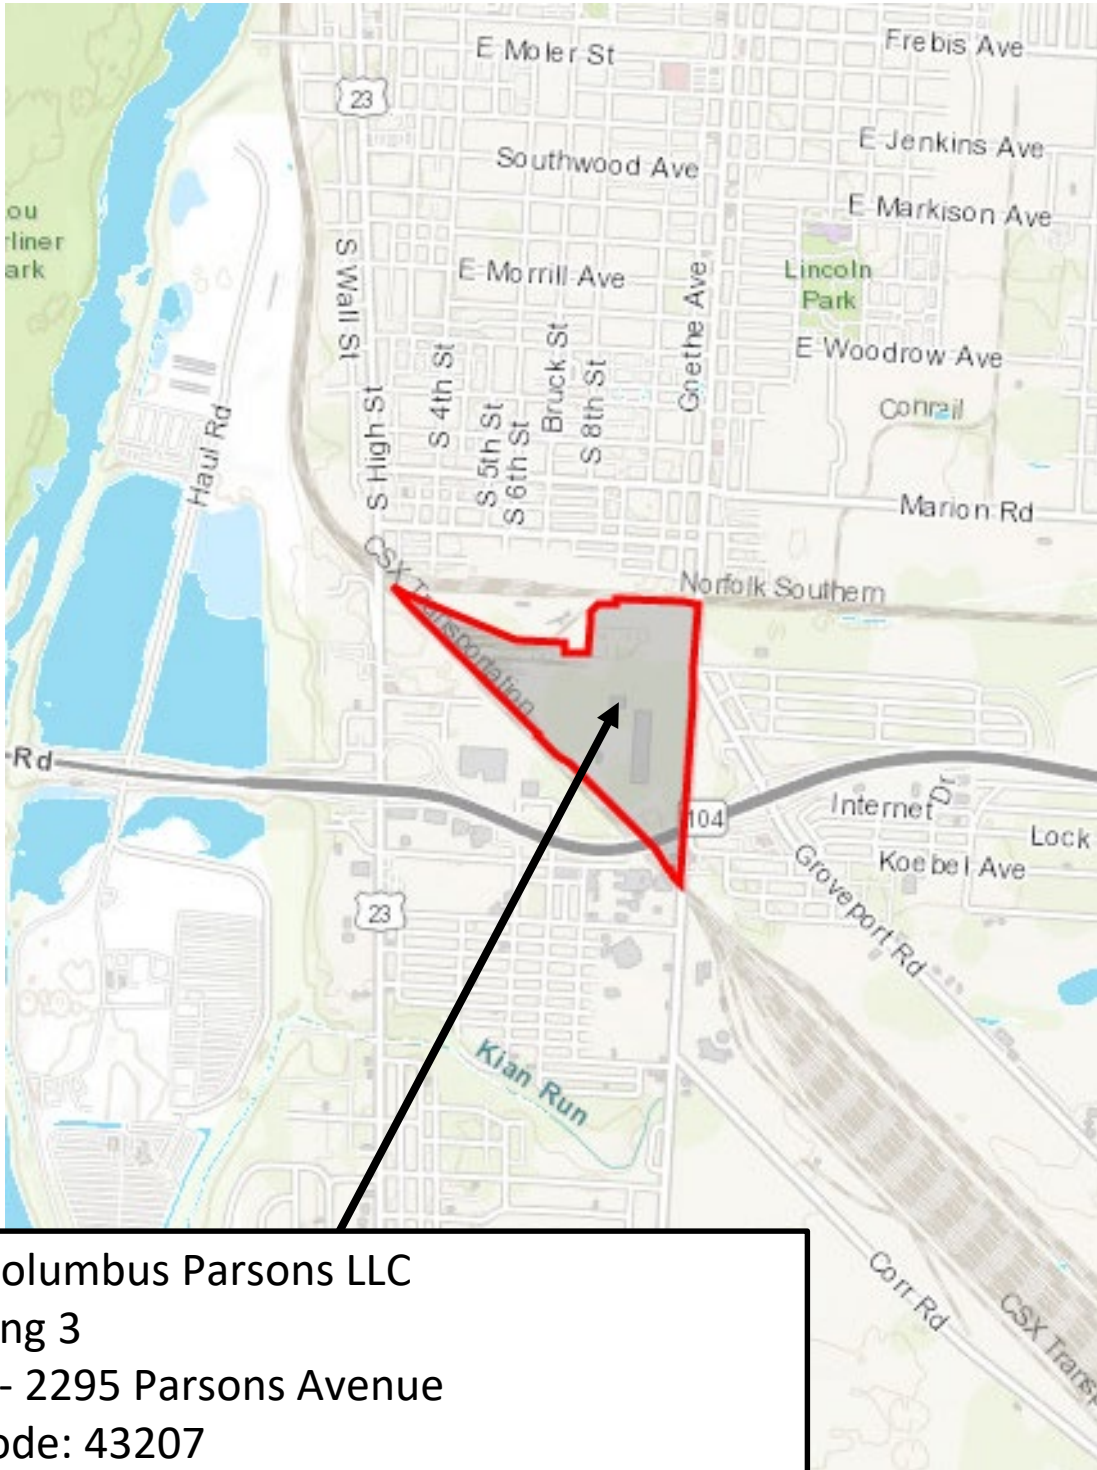

SFG Columbus Parsons LLC
Building 3
Enterprise Zone
Project Site Map

SFG Columbus Parsons LLC
Building 3
2215 - 2295 Parsons Avenue
Zip Code: 43207
Parcel: 010-103971

July 2022