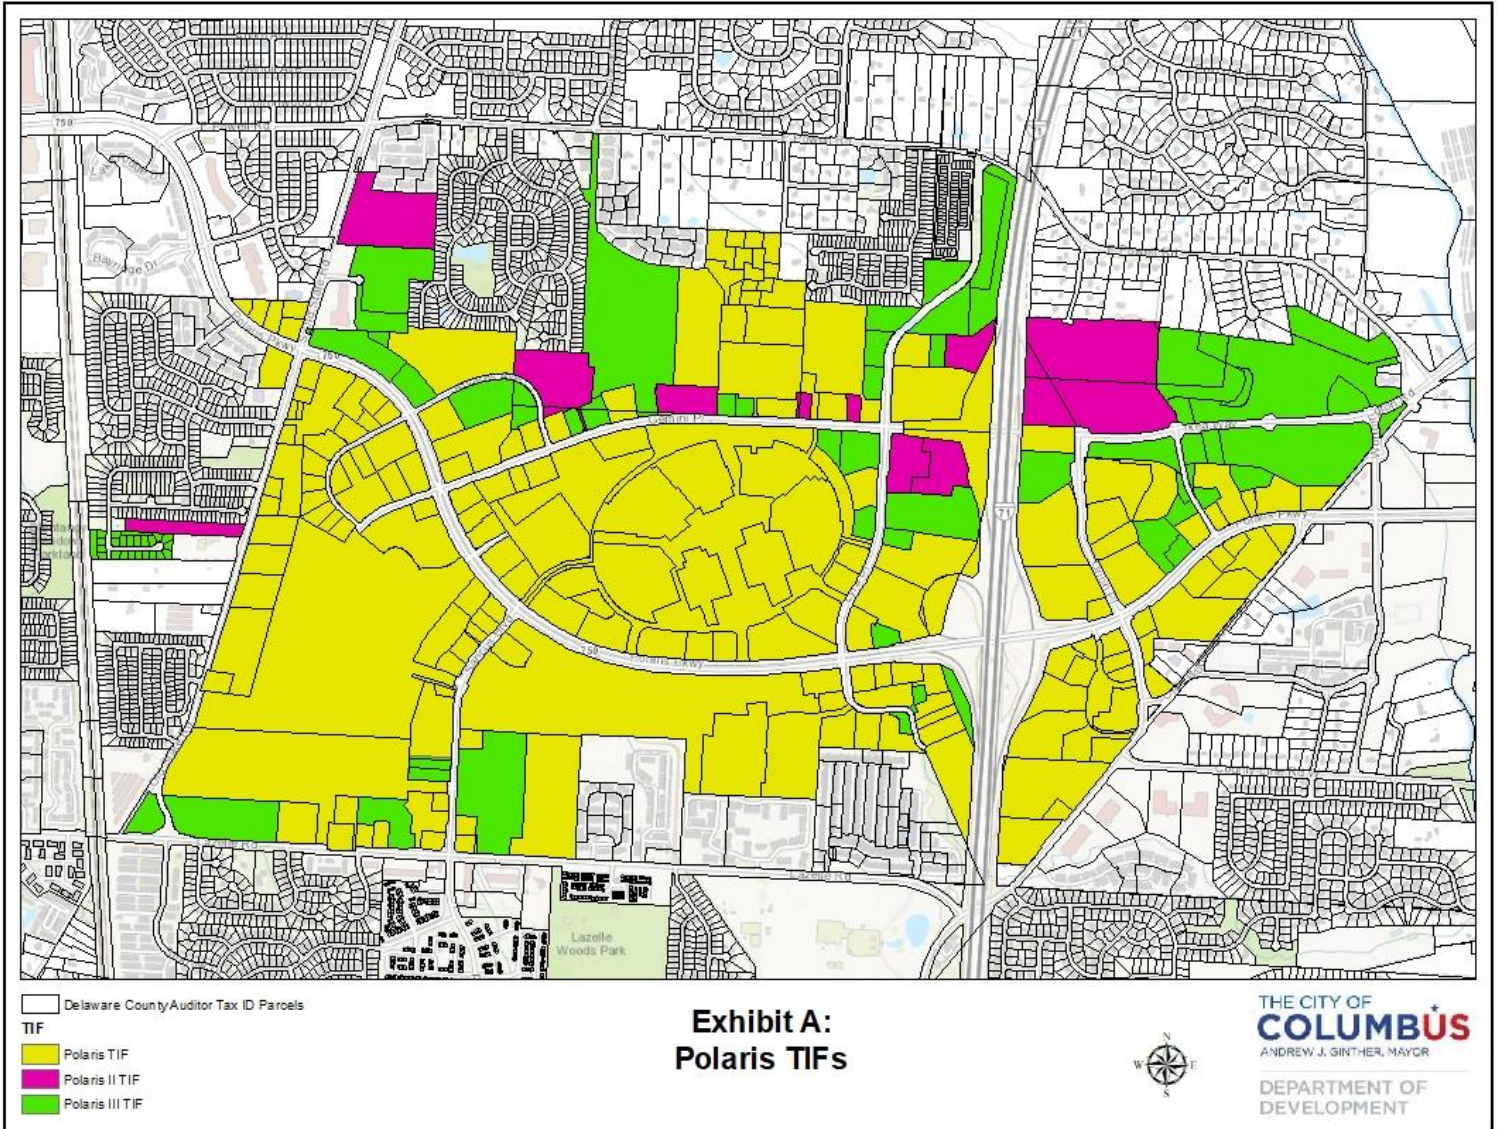

EXHIBIT A

MAP

EXHIBIT A

(CONT.)

The Property is real estate situated in the City of Columbus, State of Ohio and generally depicted in green on the preceding map consisting of the following parcels numbers (as existed at the time of the passage of Ordinance 3313-2018 on December 10, 2018).

Parcel ID	Parcel ID
31834101004000	31843301017000
31834103007001	31843401027000
31834401012000	31843401028000
31834401012001	31843401029000
31842403018000	31844104005000
31843101005002	31844202024002
31843101005004	31844202025001
31843101013003	31844202025006
31843101016000	31844202025008
31843101017000	31844202026003
31843101018000	31844202054000
31843101018004	31844302002004
31843101018005	31843401021015
31843101019005	31843201002005
31843101022000	31843301018000
31843201001000	31834402003002
31843201002000	31843201002009
31843201002002	31843101022002
31843201006000	31844302002005
31843201016000	
31843201016003	
31843201016004	
31843101021003	
31843101021000	
31844202024000	
31844202025009	
31844202054003	
31843201018000	
31843301009004	

EXHIBIT A

(CONT.)

The Property is real estate situated in the City of Columbus, State of Ohio and generally depicted in green on the preceding map consisting of the following parcels numbers (as exist today at the time of the passage of this amending ordinance to Ordinance 3313-2018). Additional parcels from 2018 list are due to parcel splits, combinations, and/or new plats.