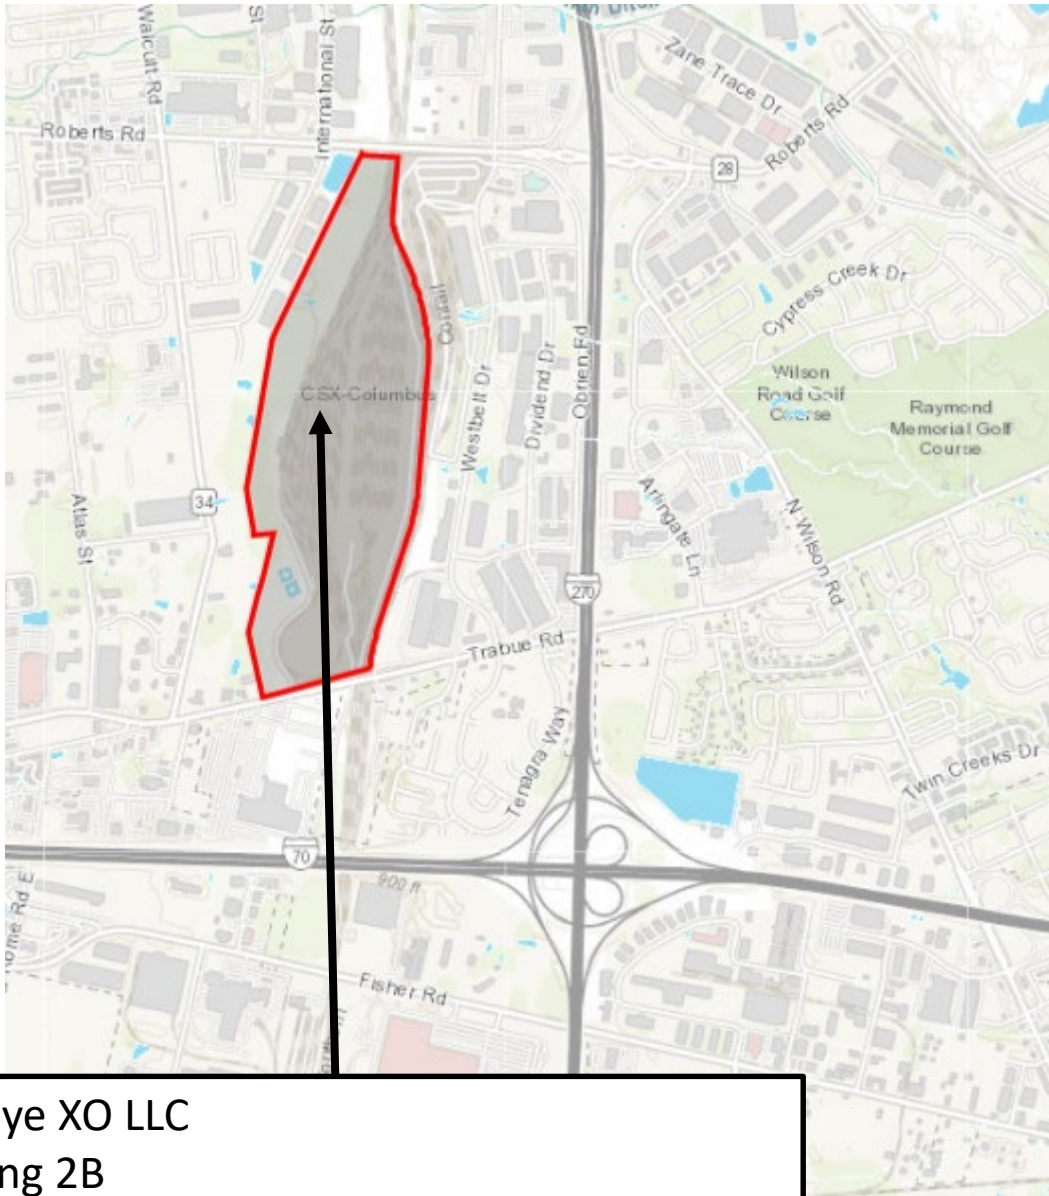

Buckeye XO LLC  
Building 2B  
Enterprise Zone  
Project Site Map

Buckeye XO LLC  
Building 2B  
4887 Trabue Road  
Zip Code: 43228  
Parcel: 560-154558