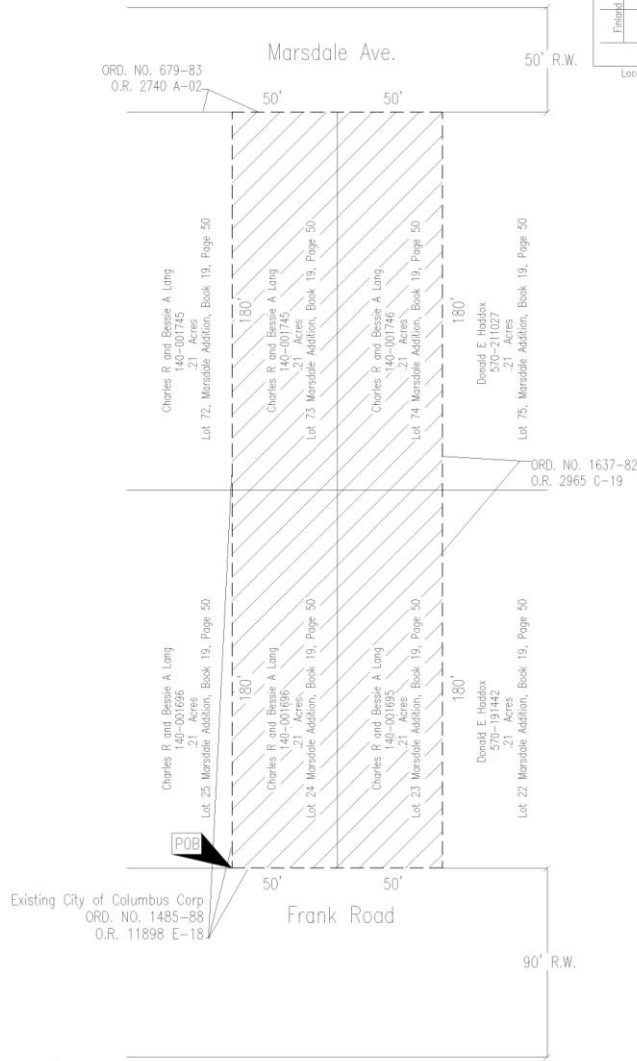

# MAP

## ANNEXATION AN05-013

### 0.82 Acres in Franklin Township

### Charles and Bessie Lang

Proposed Annexation from: Franklin Twp to: City of Columbus  
 Situated in the State of Ohio  
 County of Franklin, Township of Franklin

MARSDALE Addition  
 P.B. 19, PG 50

Legend