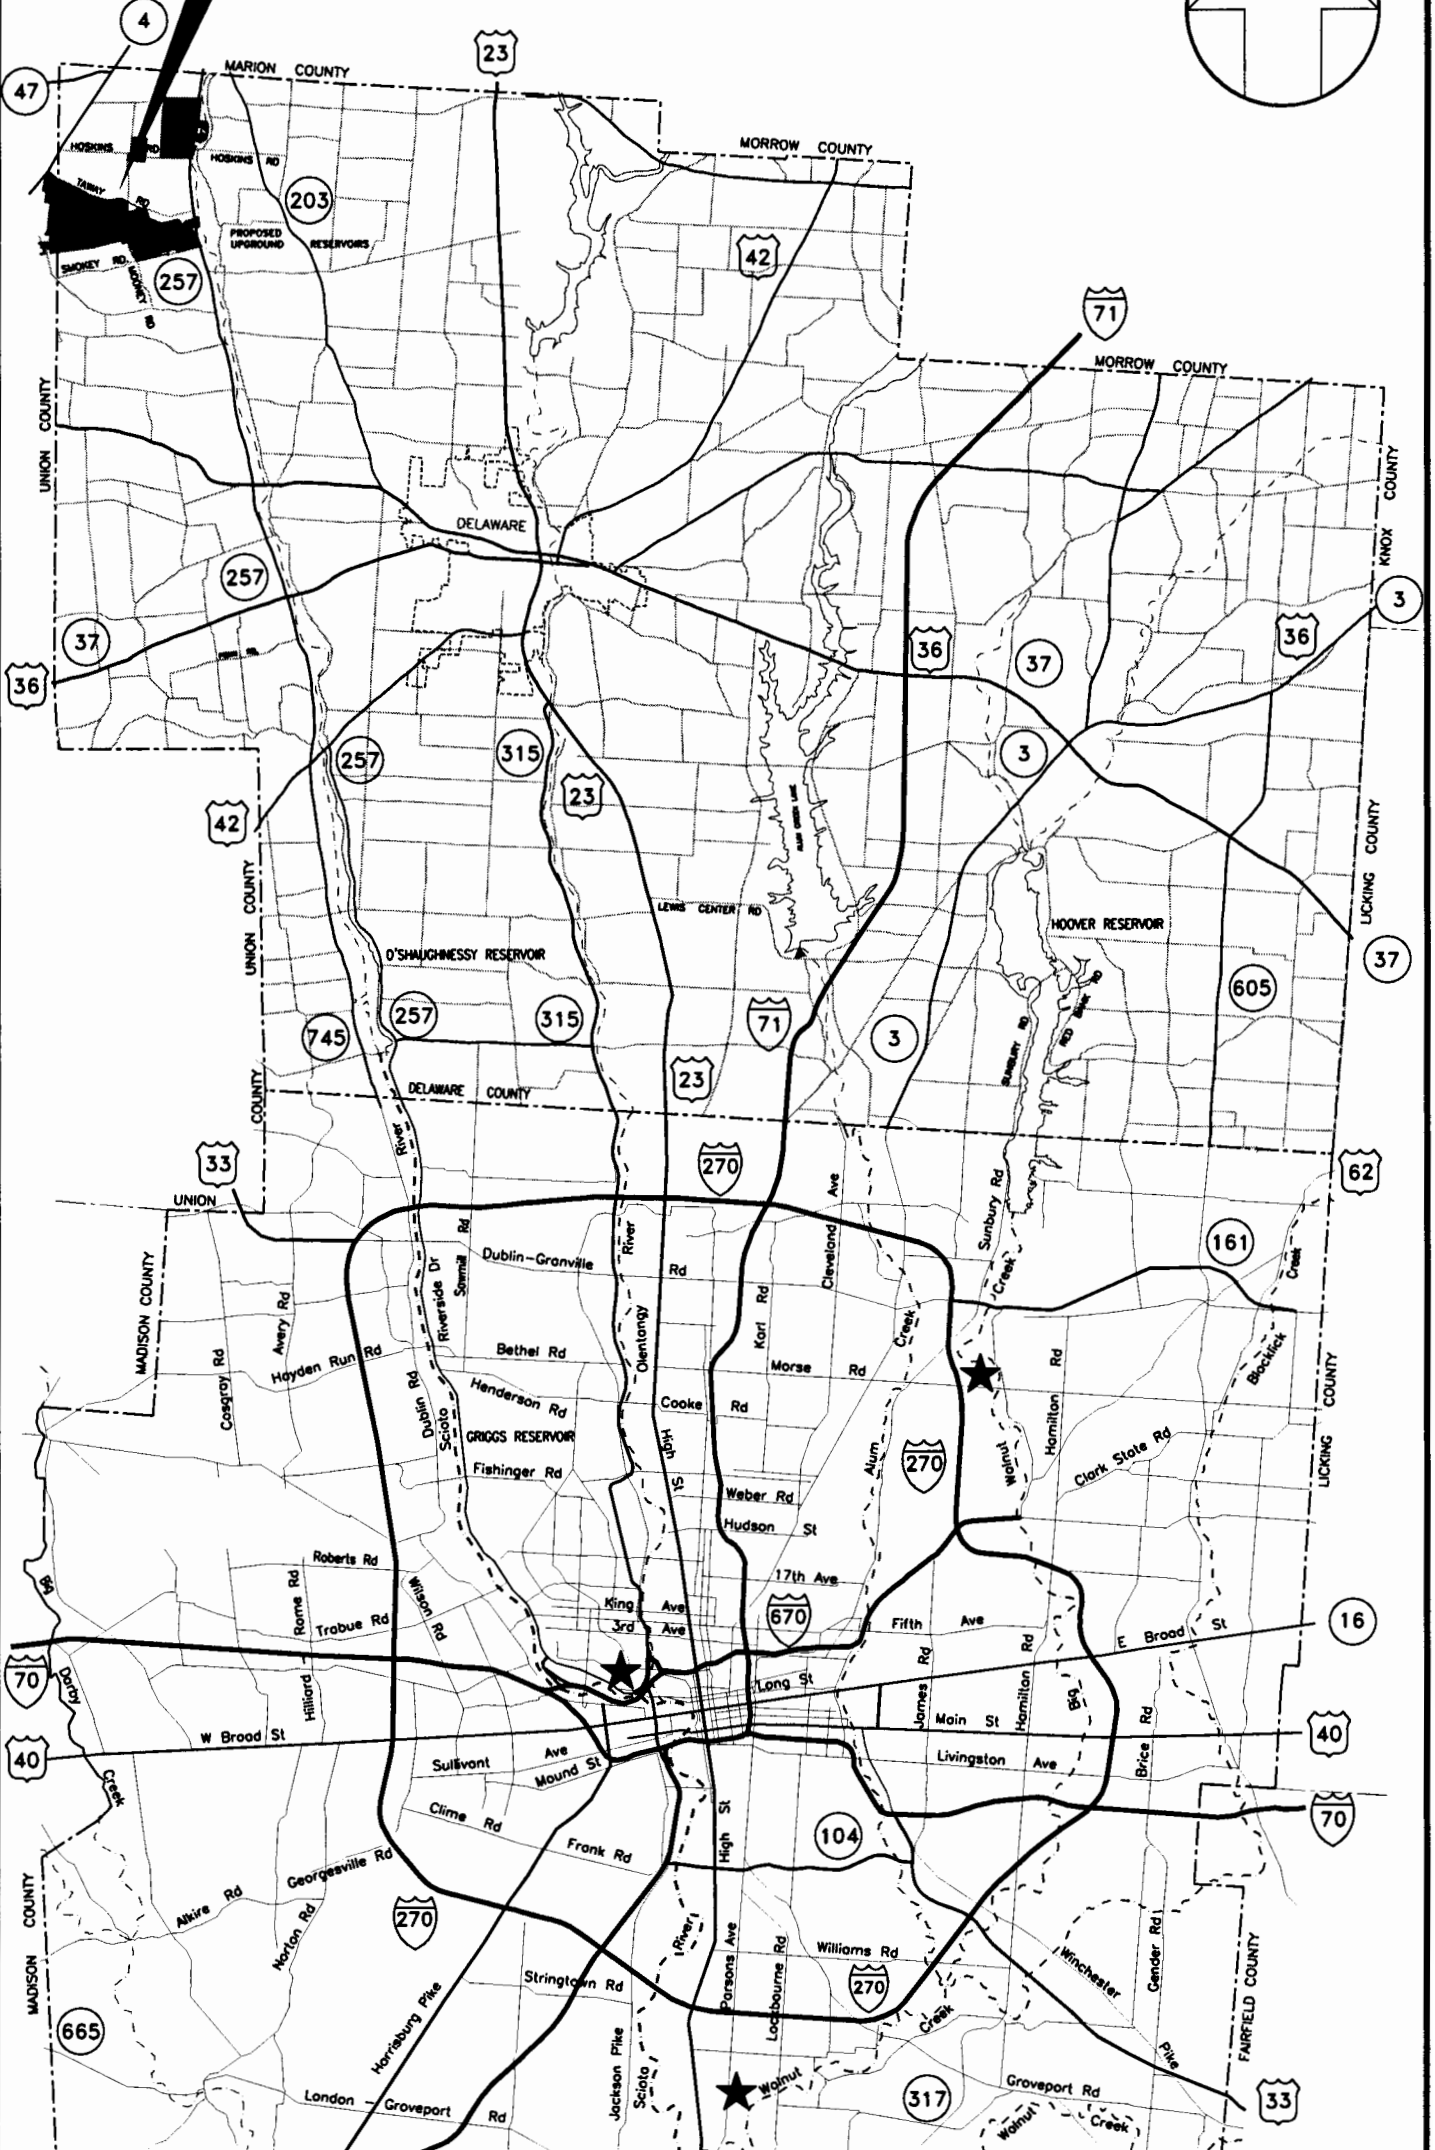

SITE LOCATION

CITY OF COLUMBUS DIVISION OF WATER VICINITY MAP