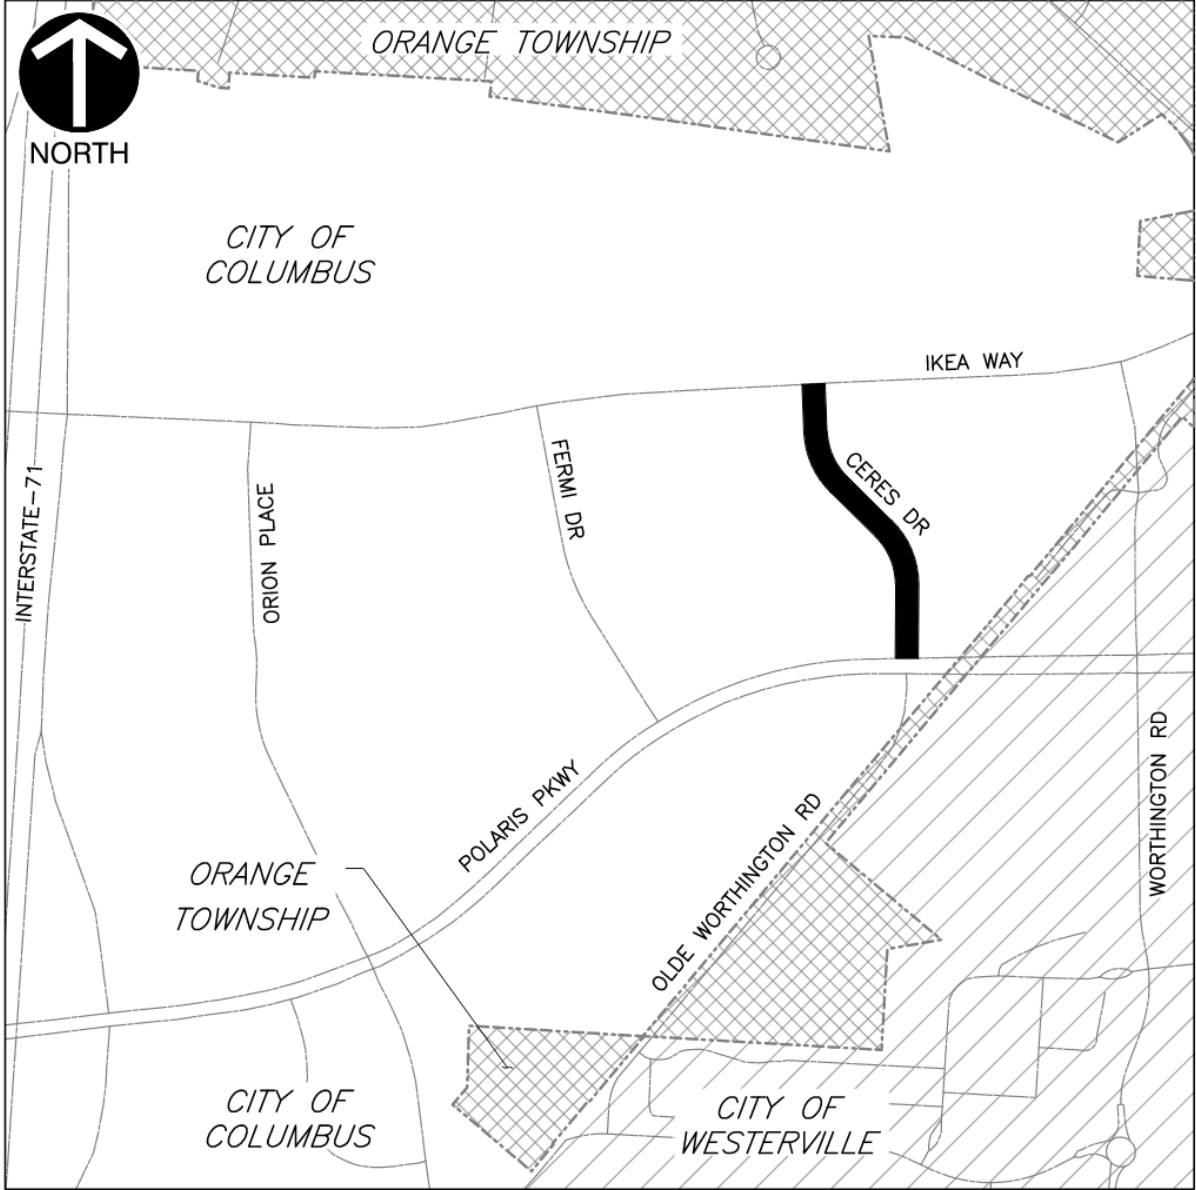

531033-100000 Roadway - Ceres Dr - Polaris Pkwy to Ikea Way

LOCATION MAP

P.O.B. = LATITUDE: 40°08'45" N LONGITUDE: 82°57'33" W

PORTION TO BE IMPROVED: