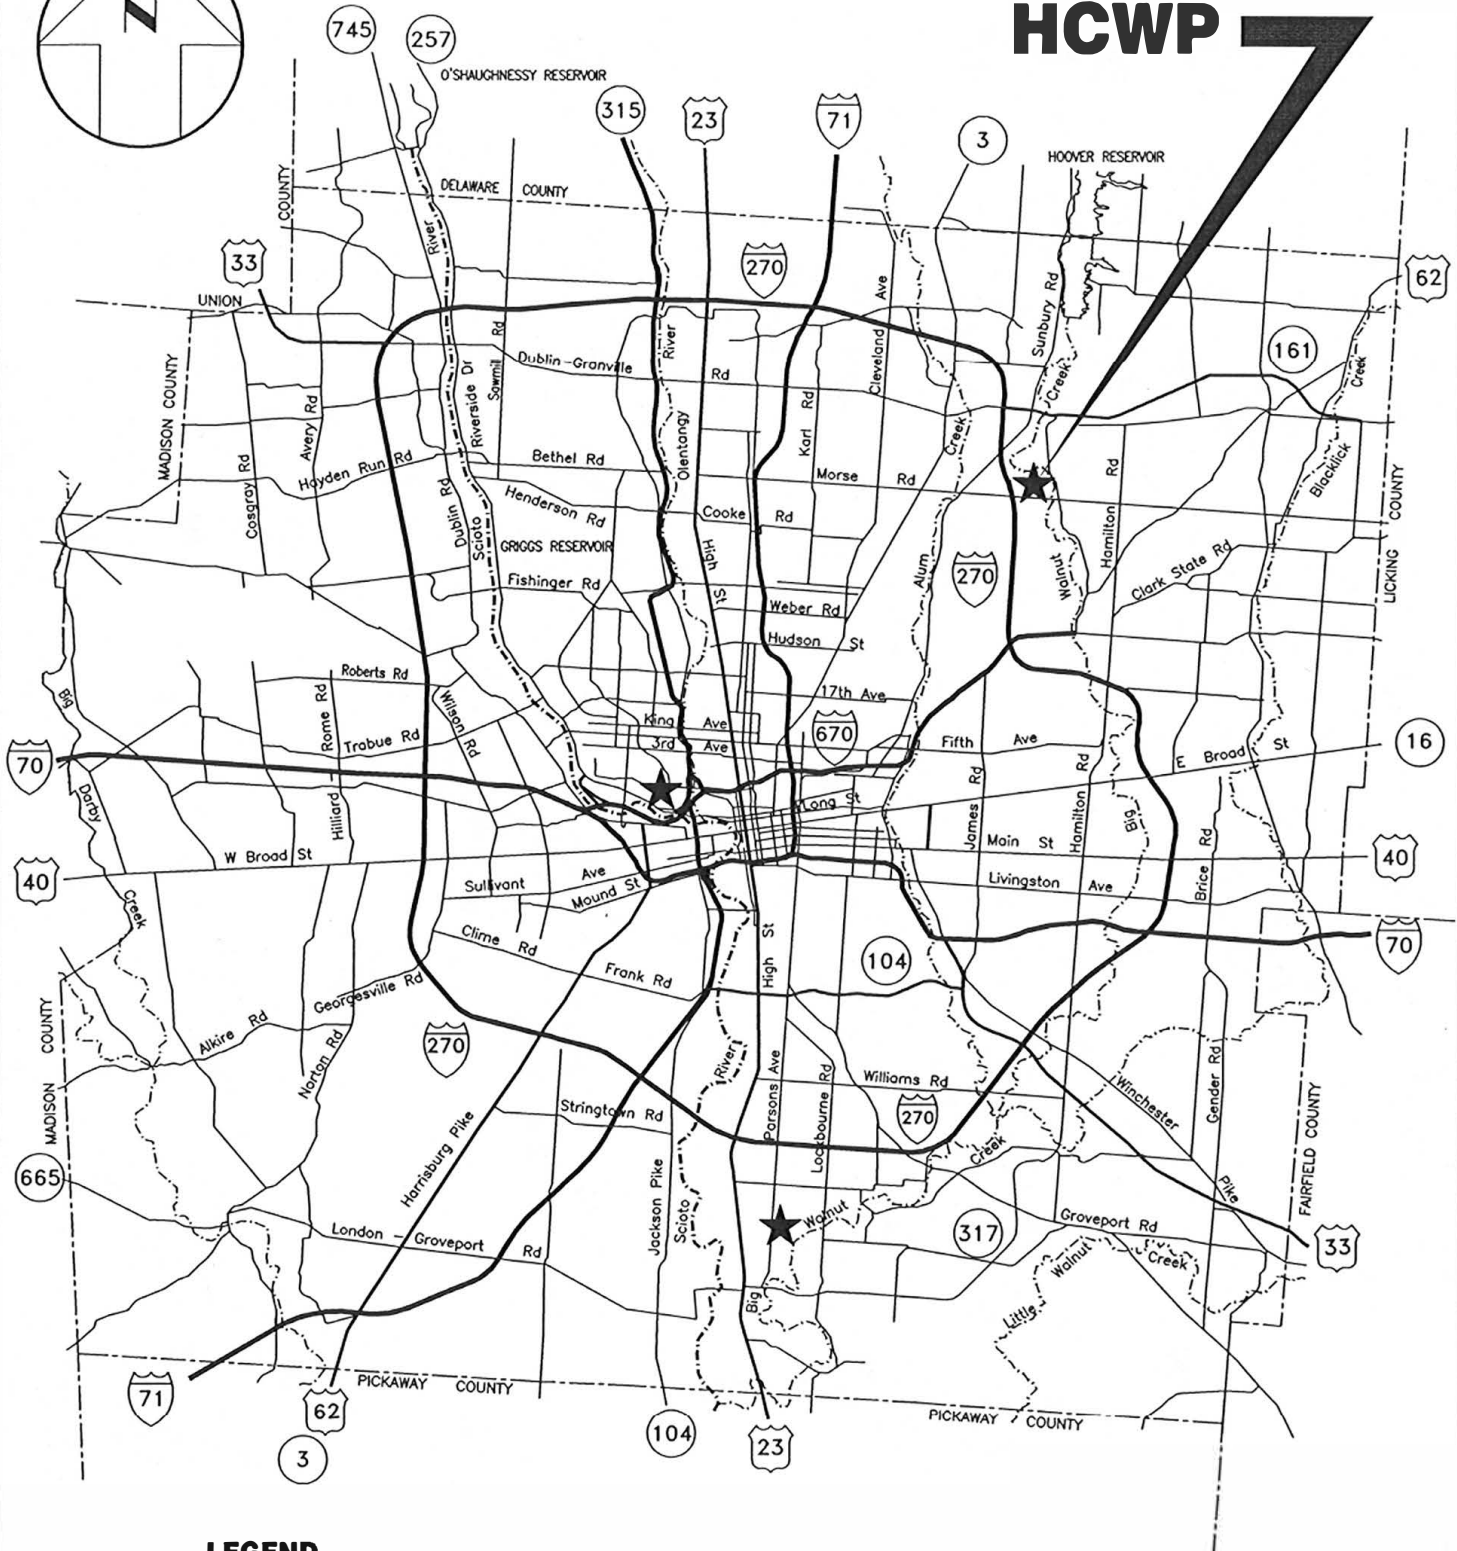

HCWP 7

LEGEND

HCWP = HAP CREMEAN WATER PLANT

CITY OF COLUMBUS DIVISION OF WATER VICINITY MAP