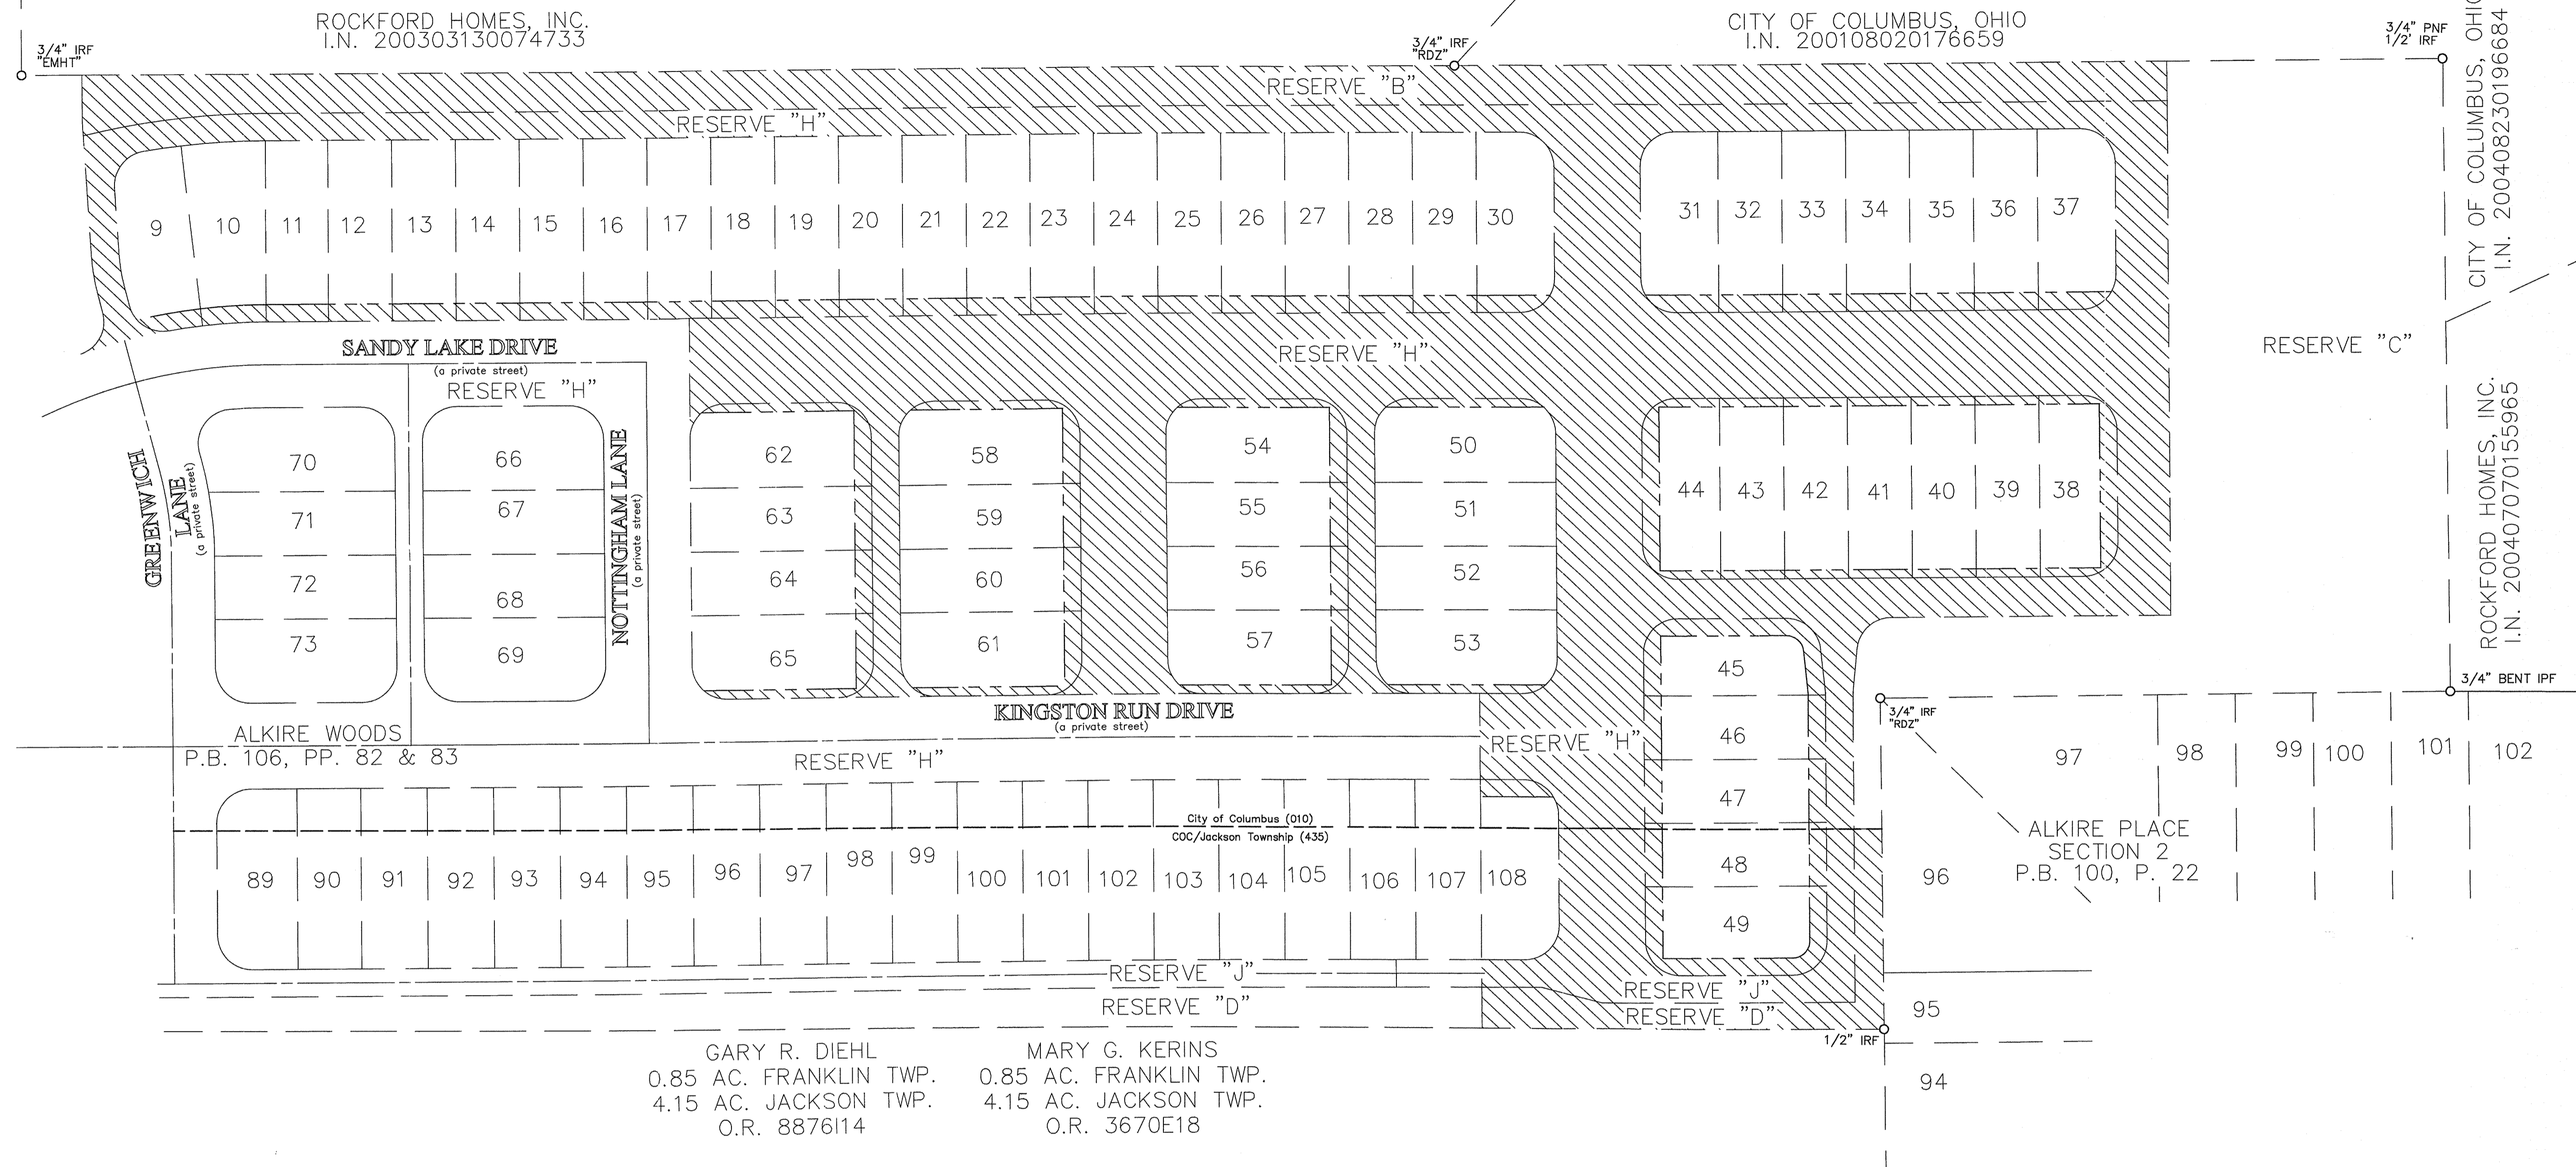

# BROOKFIELD VILLAGE APARTMENTS

This sheet is to show the release of certian easements  
of record in Plat Book 106, Pages 82 and 83.

GARY R. DIEHL  
0.85 AC. FRANKLIN TWP.  
4.15 AC. JACKSON TWP.  
O.R. 8876114

MARY G. KERINS  
0.85 AC. FRANKLIN TWP.  
4.15 AC. JACKSON TWP.  
O.R. 3670E18

Easement Areas to be released  
See Note "G"

A:\2011\260\20111260\DWG\20111260.dwg plotted by JMASTON on 12/19/2011 8:18:00 AM last saved by JMASTON on 12/19/2011 11:22 PM