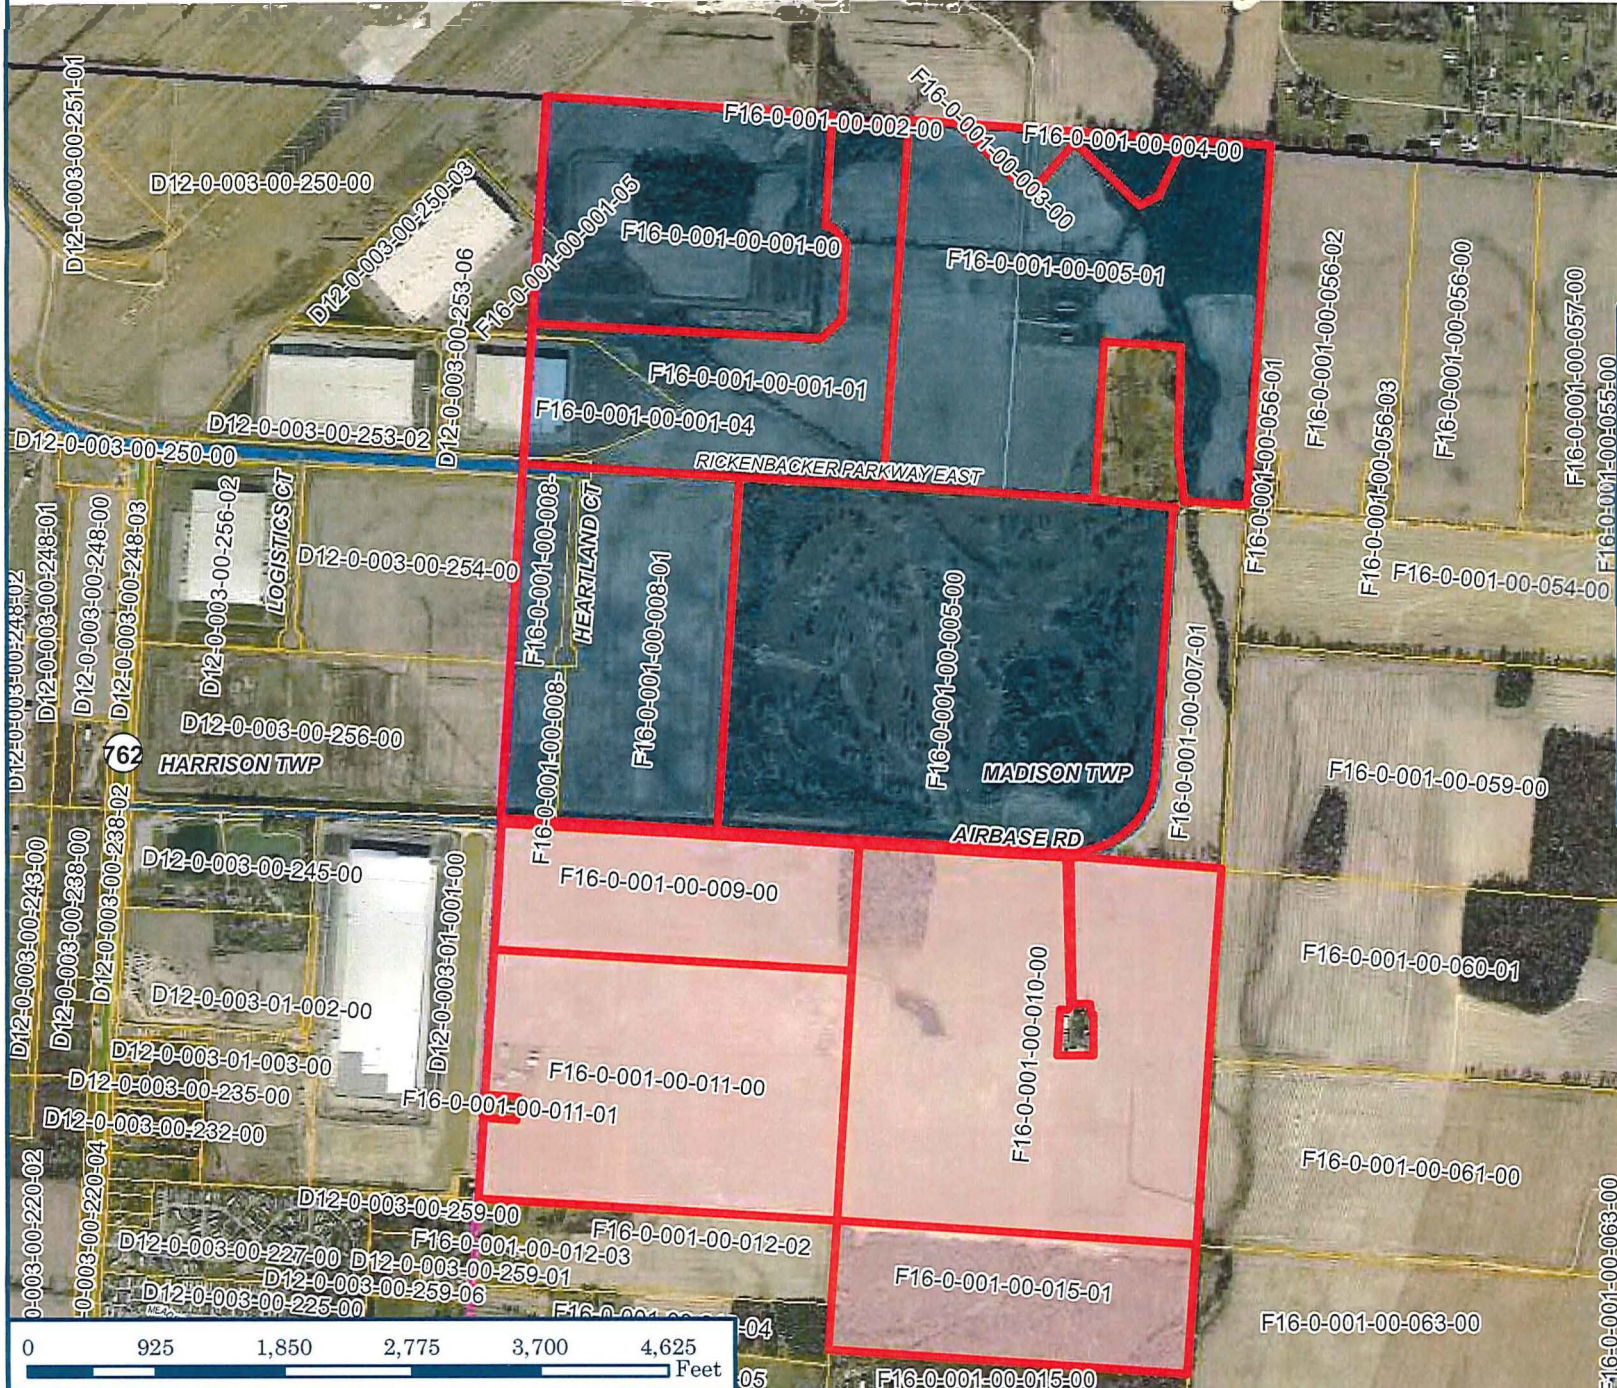

PICKAWAY COUNTY, OHIO

- Madison Twp JEDD_2018
- Roads**
 - State Routes
 - County Road
 - Township Routes
 - Private
 - Townships
 - Current Parcels
 - Add Madison Twp JEDD 2018
 - MADISON TOWNSHIP JEDD

1 inch = 1,333 feet

Pickaway County GIS
 124 W Franklin St.
 Circleville, Ohio 43113
 For Reference Only Date 2018
 Imagery: Fall - 2017
 Contours for planning purposes only.
 Please See Pickaway Co
 Auditor's Disclaimer
<http://pickaway.iviewauditor.com/Disclaimer.aspx>