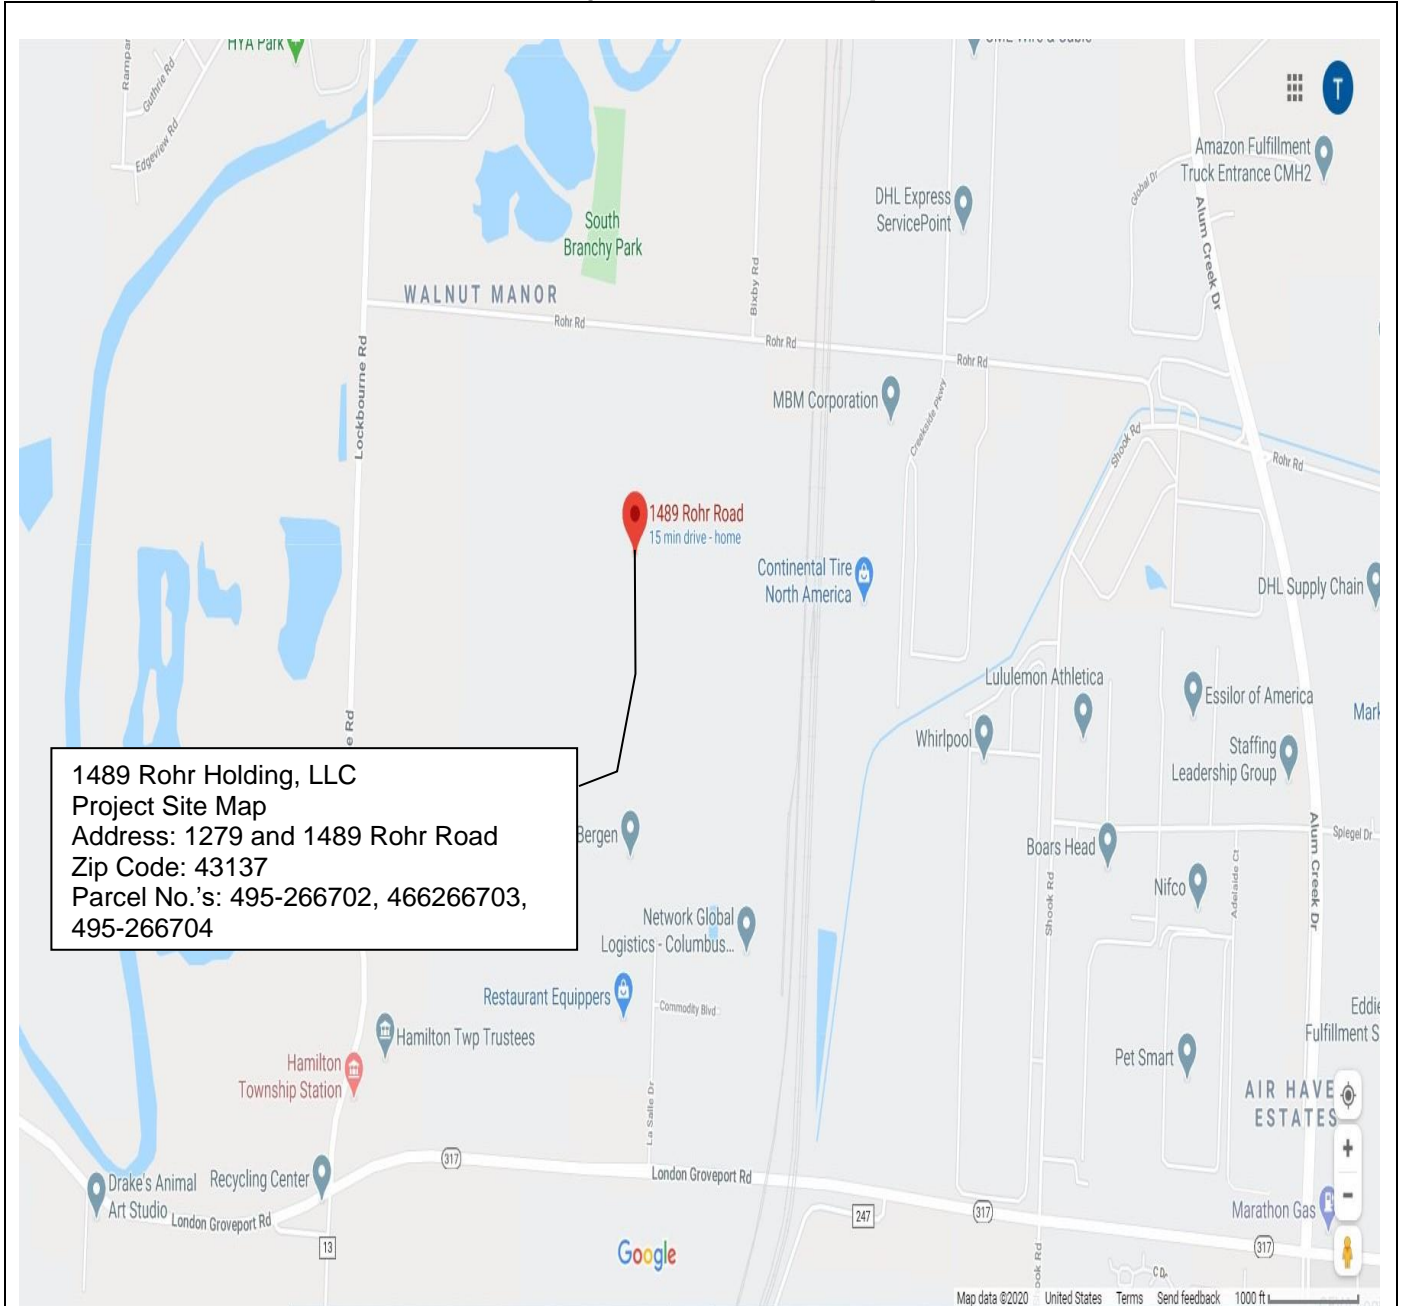

1489 Rohr Holding, LLC Enterprise Zone Project Site Map

June 2020