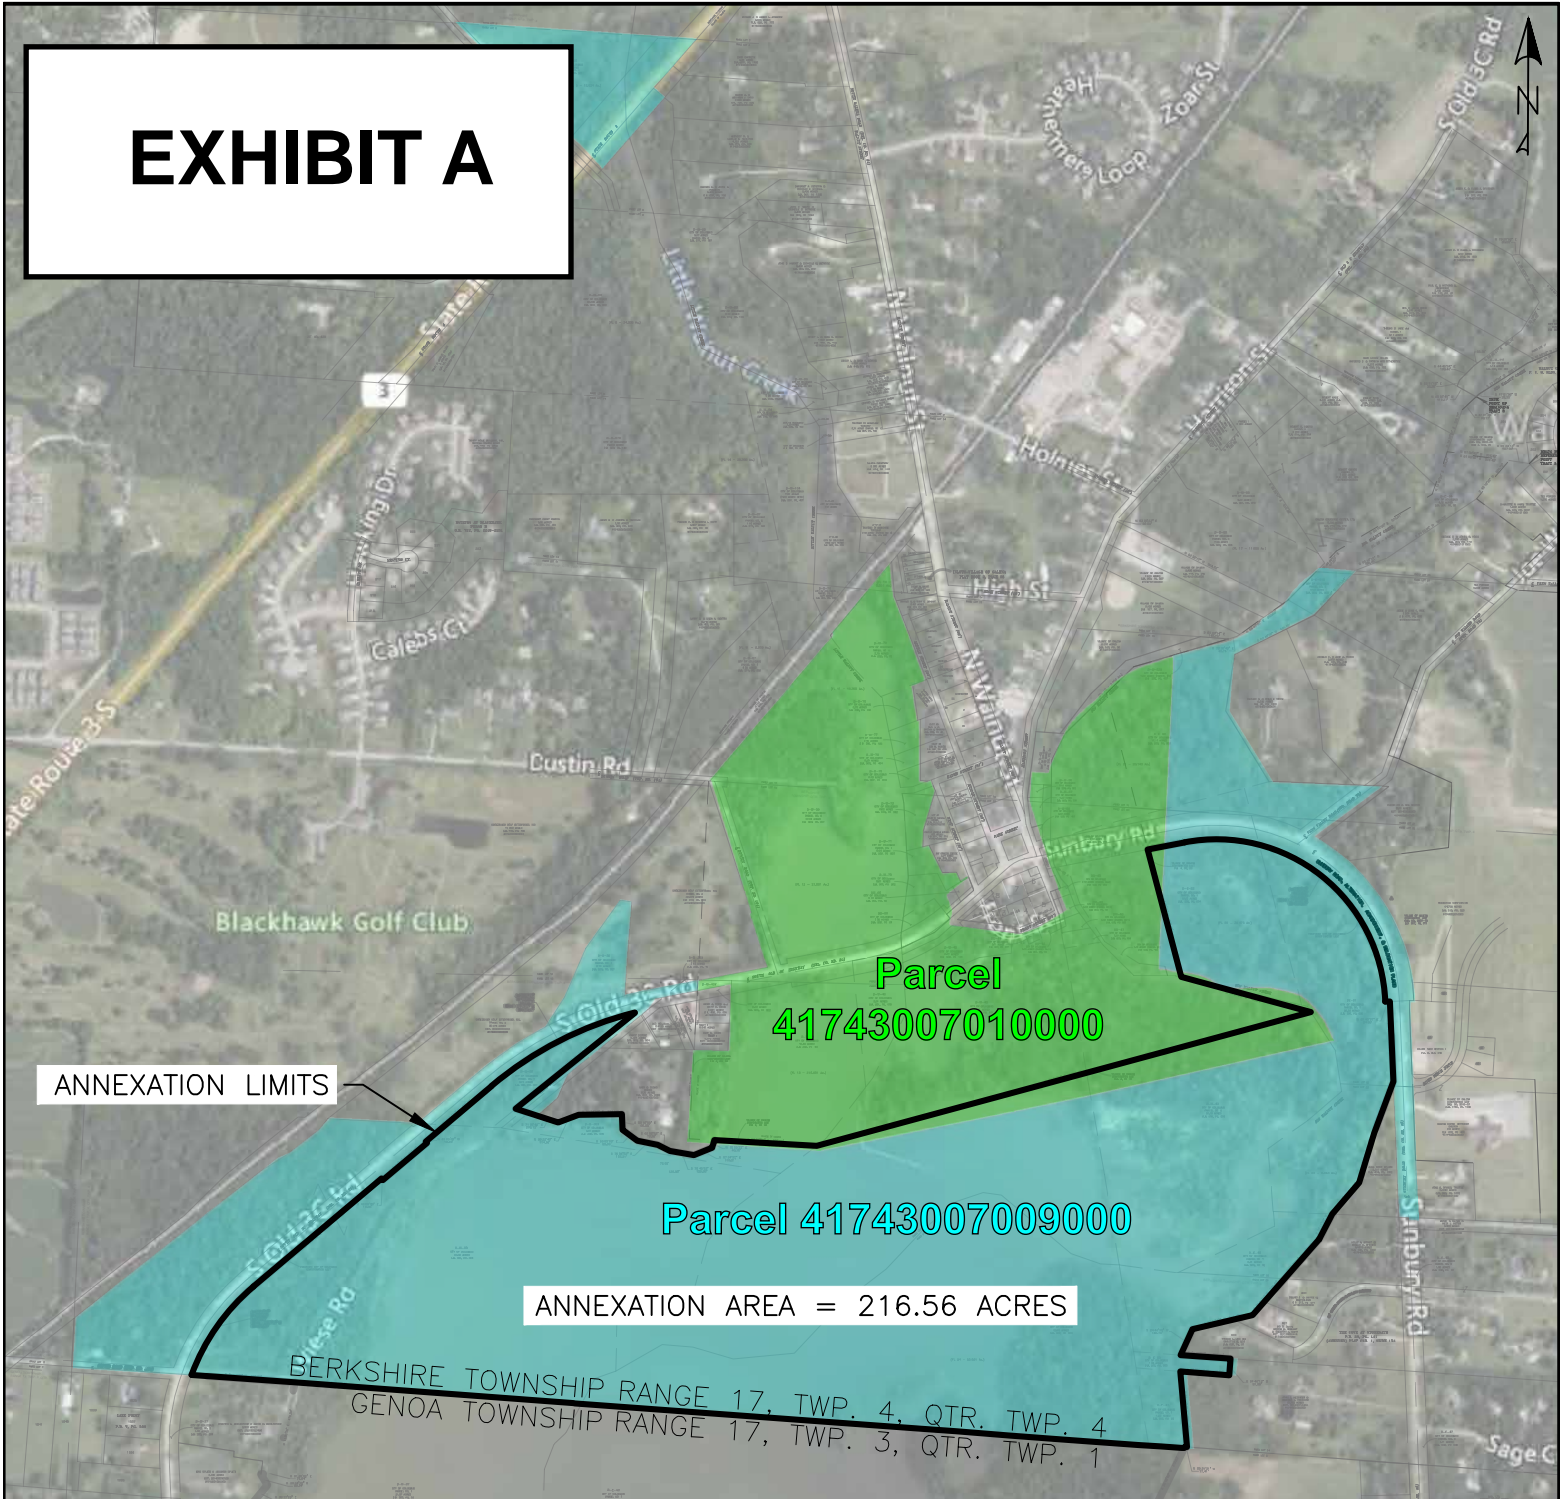

EXHIBIT A

PARCEL ID	LEGAL ACRES*	ACRES WITHIN ANNEXATION LIMITS	SITE ADDRESS	MAP ID COLOR
41743007009000	250.419	208.41	2795 S OLD 30 HWY	Cyan
41743007010000	128.416	8.15	9207 DUSTIN RD	Green

*PER DELAWARE COUNTY AUDITOR GIS

VICINITY MAP
SCALE: 1" = 1000'