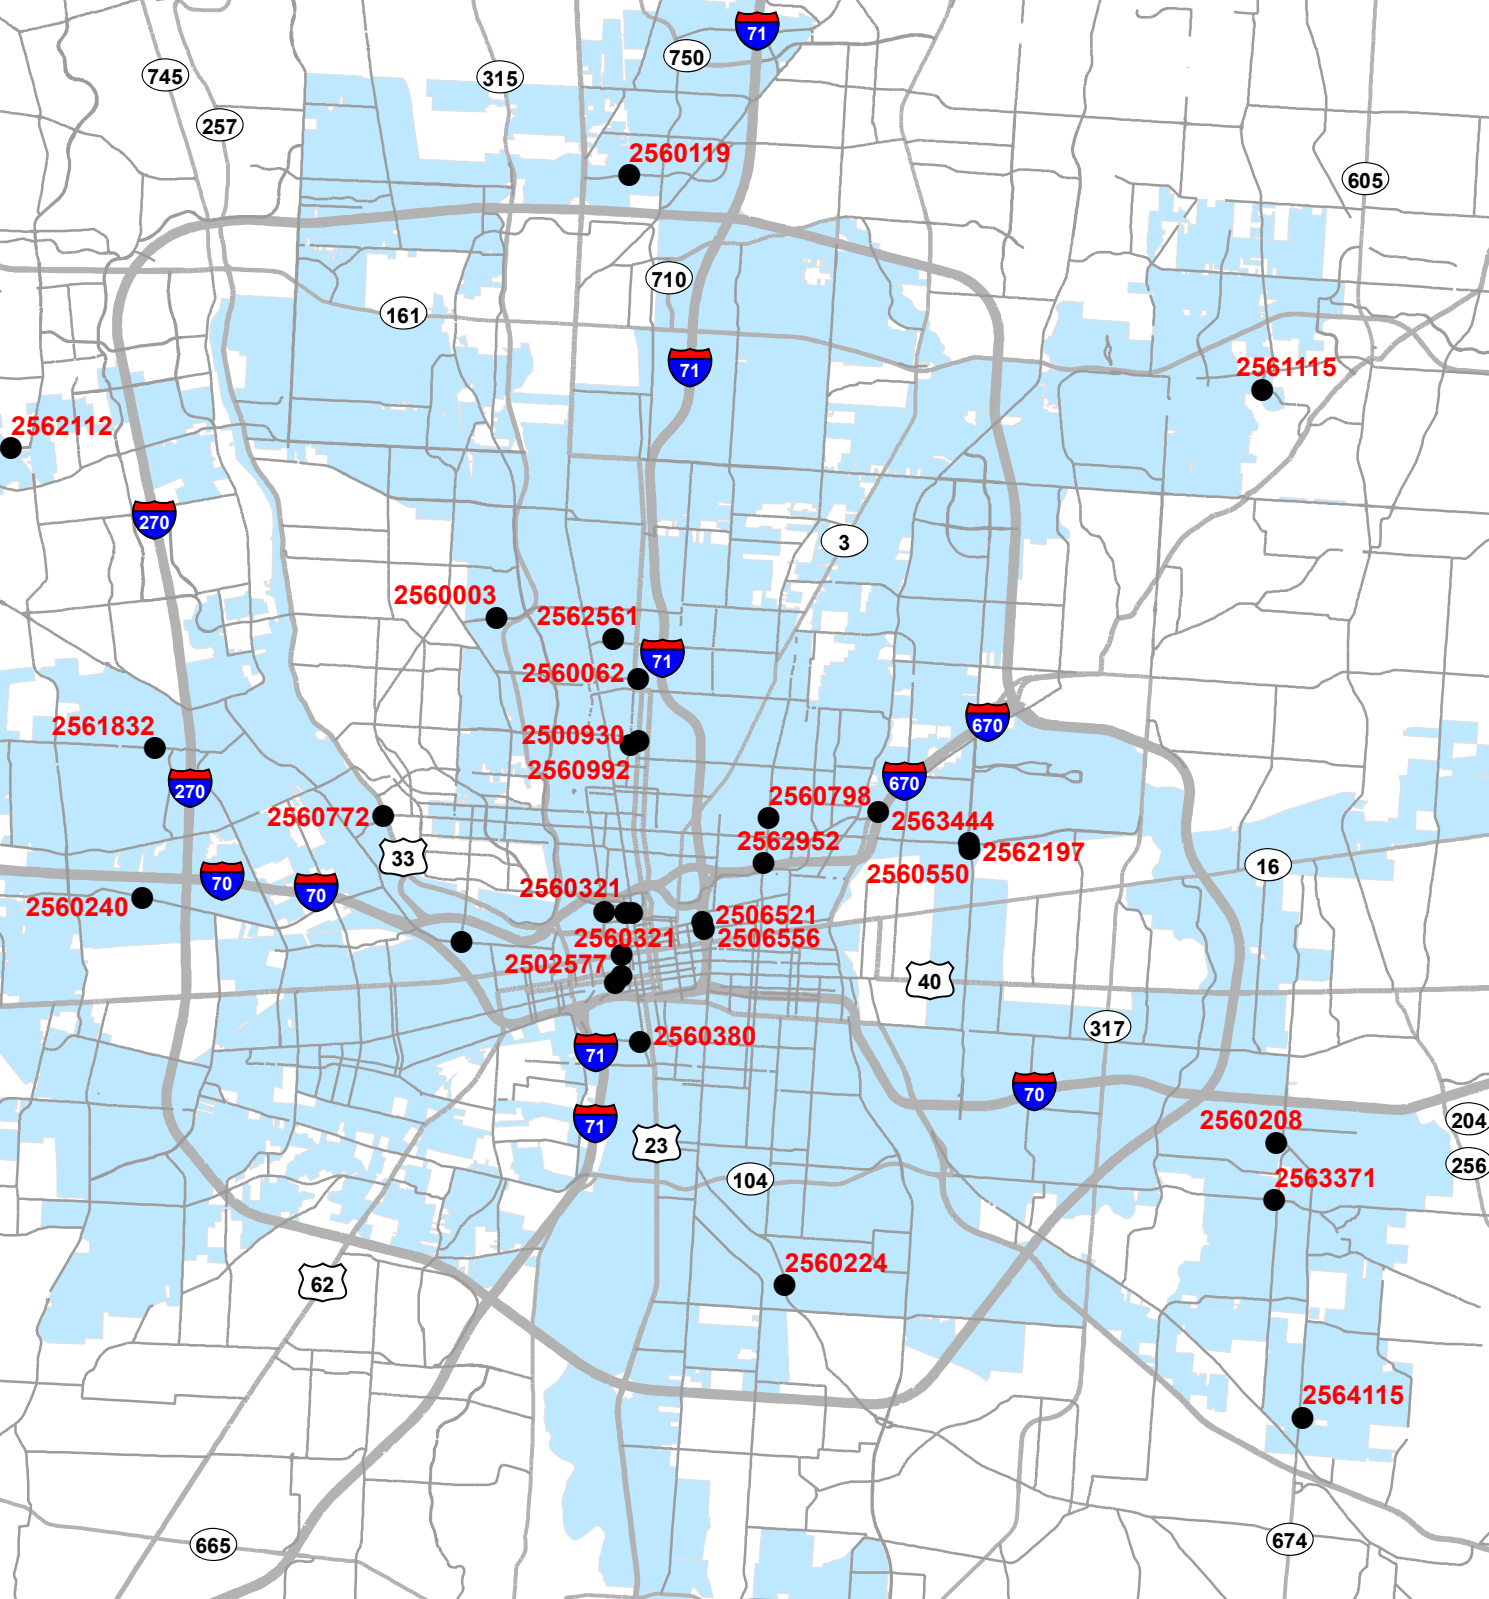

2022 Bridge Cleaning & Sealing Contract

Location Map

Legend

- Bridge Locations
- City Boundary

0 2 4 Miles

THE CITY OF
COLUMBUS
ANDREW J. GINTHER, MAYOR

DEPARTMENT OF
PUBLIC SERVICE