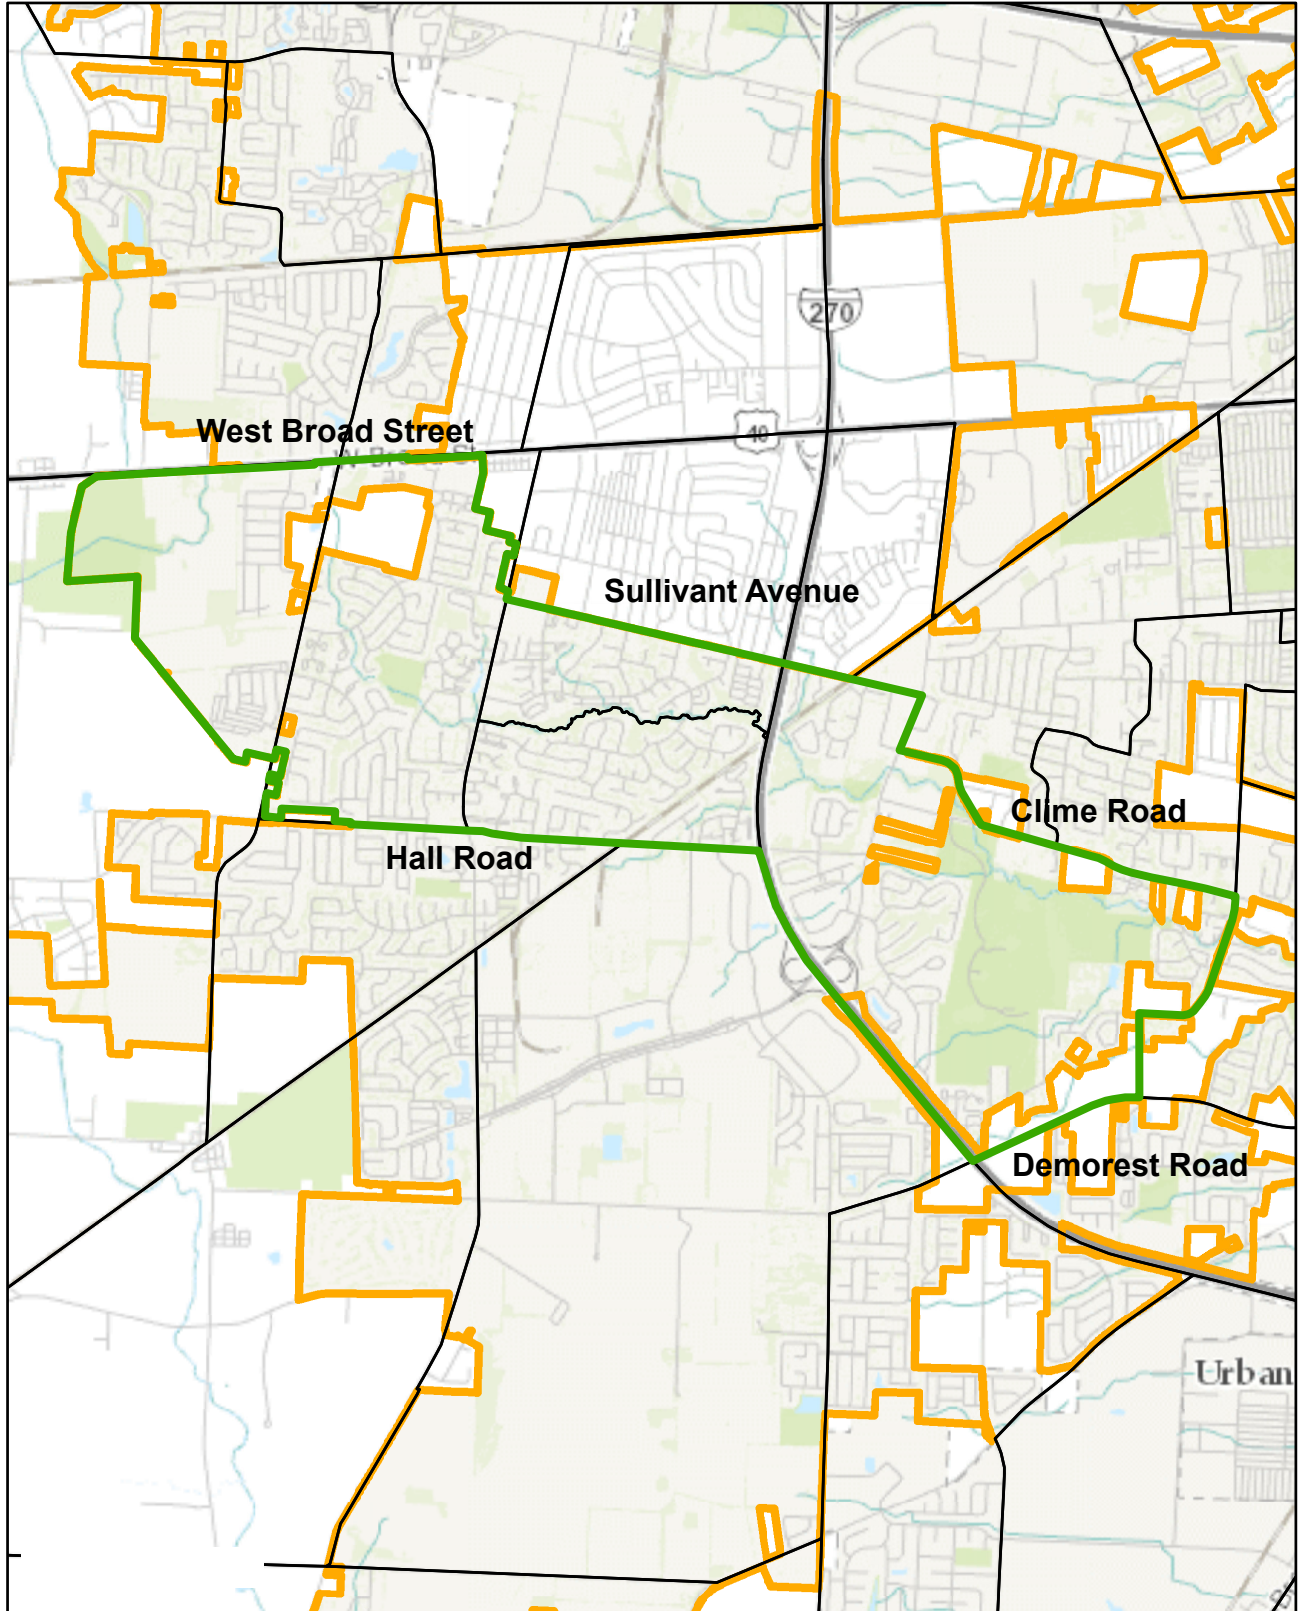

Legend

-  Far West Broad CRA
-  Columbus Corporate Boundary

2

Miles