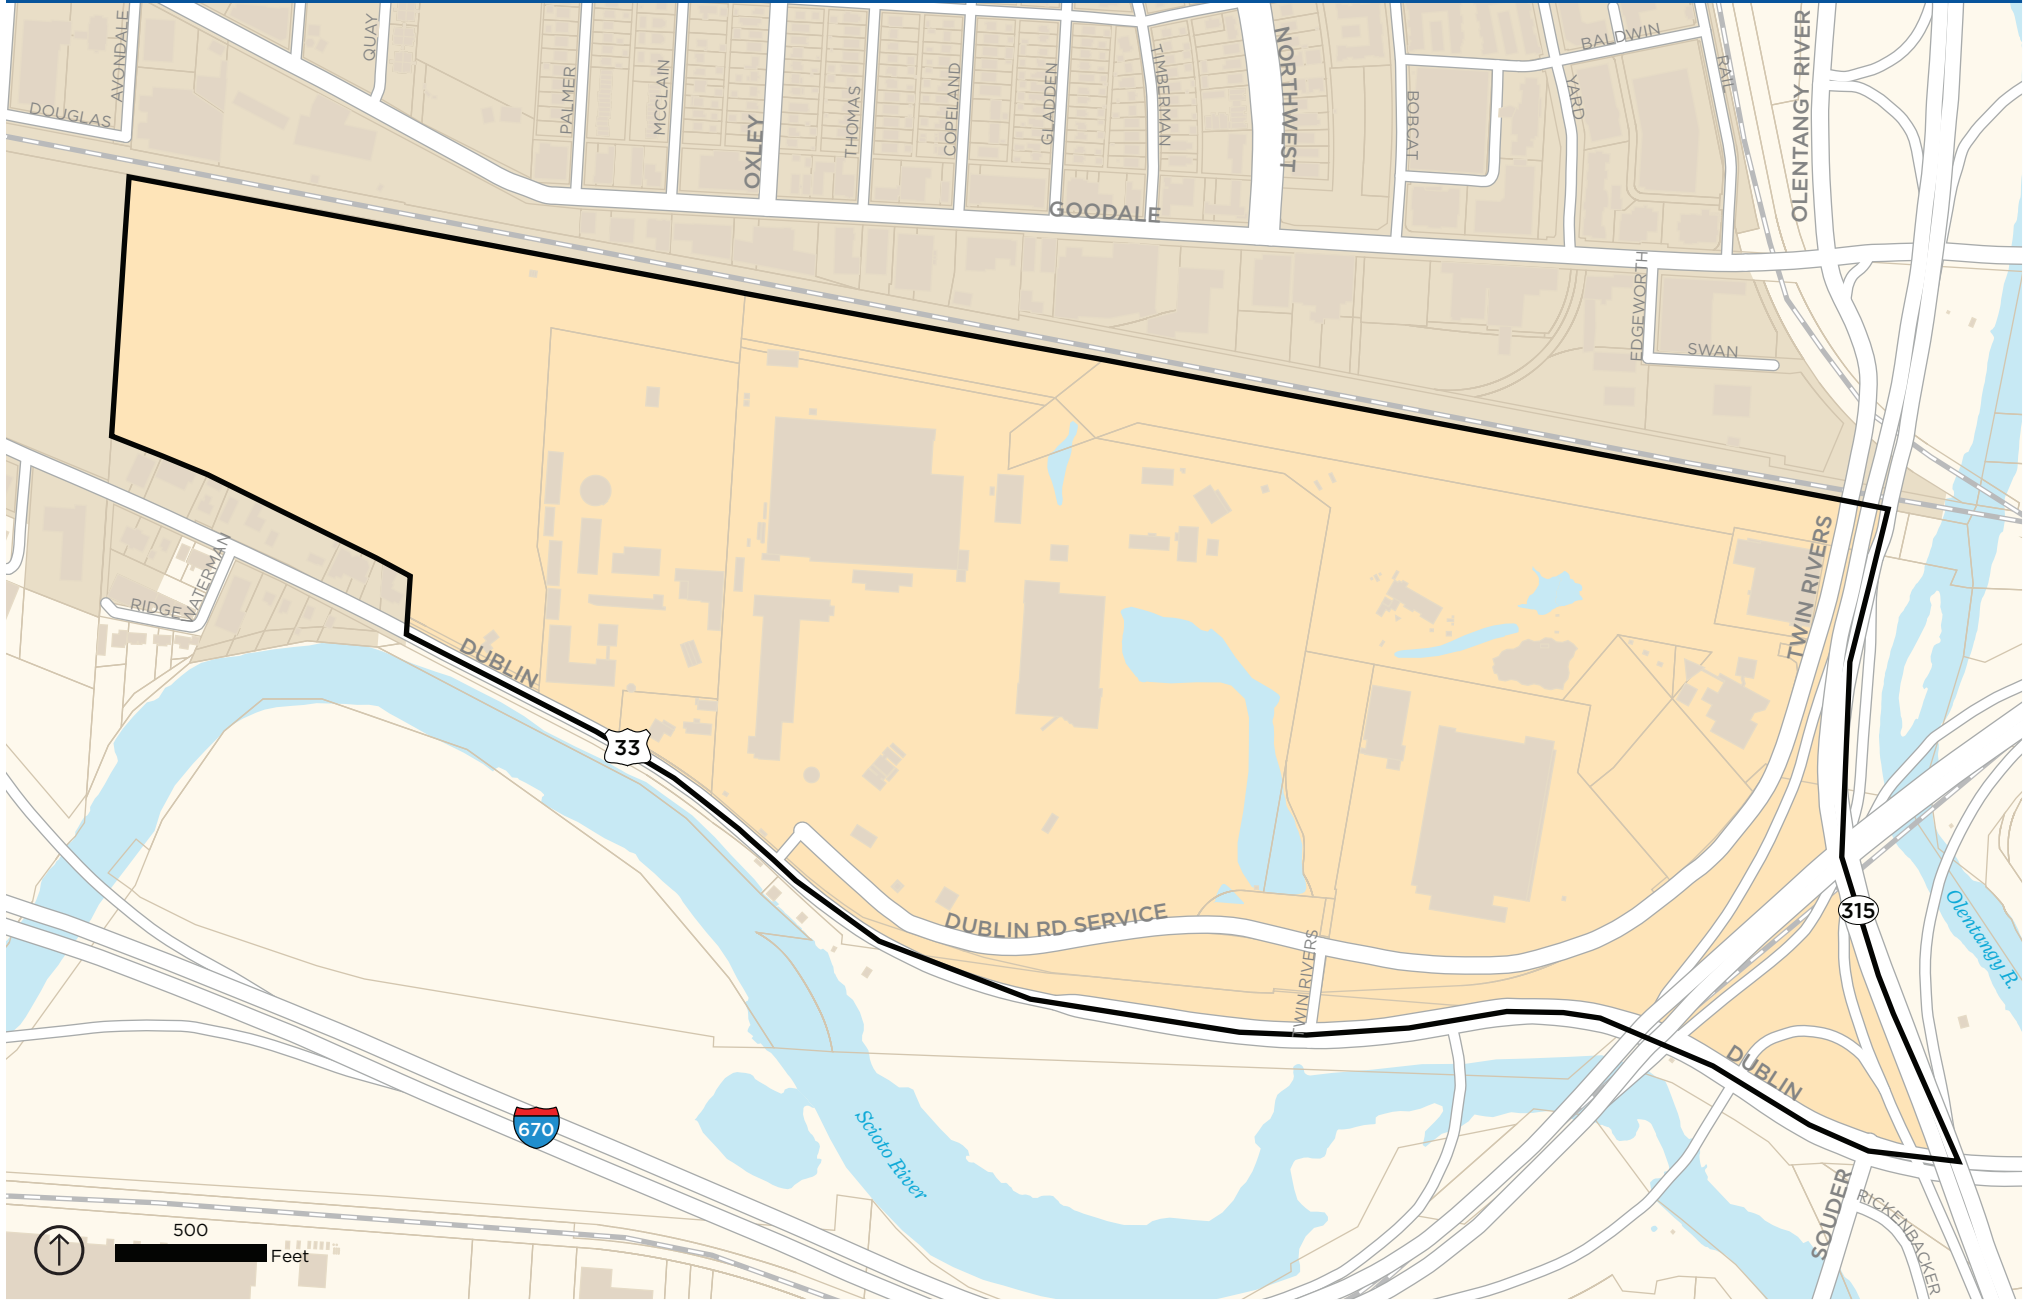

GRANDVIEW CROSSING CRA

Date: 11.19.2019 | Created by: Columbus Planning Division::mc

THE CITY OF
COLUMBUS
ANDREW J. GINTHER, MAYOR
DEPARTMENT OF
DEVELOPMENT

Grandview Crossing CRA

North

Bounded by the City of Columbus/City of Grandview Heights boundary line from Avondale Avenue to State Route 315.

South

Bounded by the center line of Dublin Road from State Route 315 to the City of Columbus/City of Grandview Heights boundary line; then following the boundary line to the western border.

East

Bounded by State Route 315 from the City of Columbus/City of Grandview Heights boundary line to Dublin Road.

West

Bounded by the City of Columbus/City of Grandview Heights boundary line.