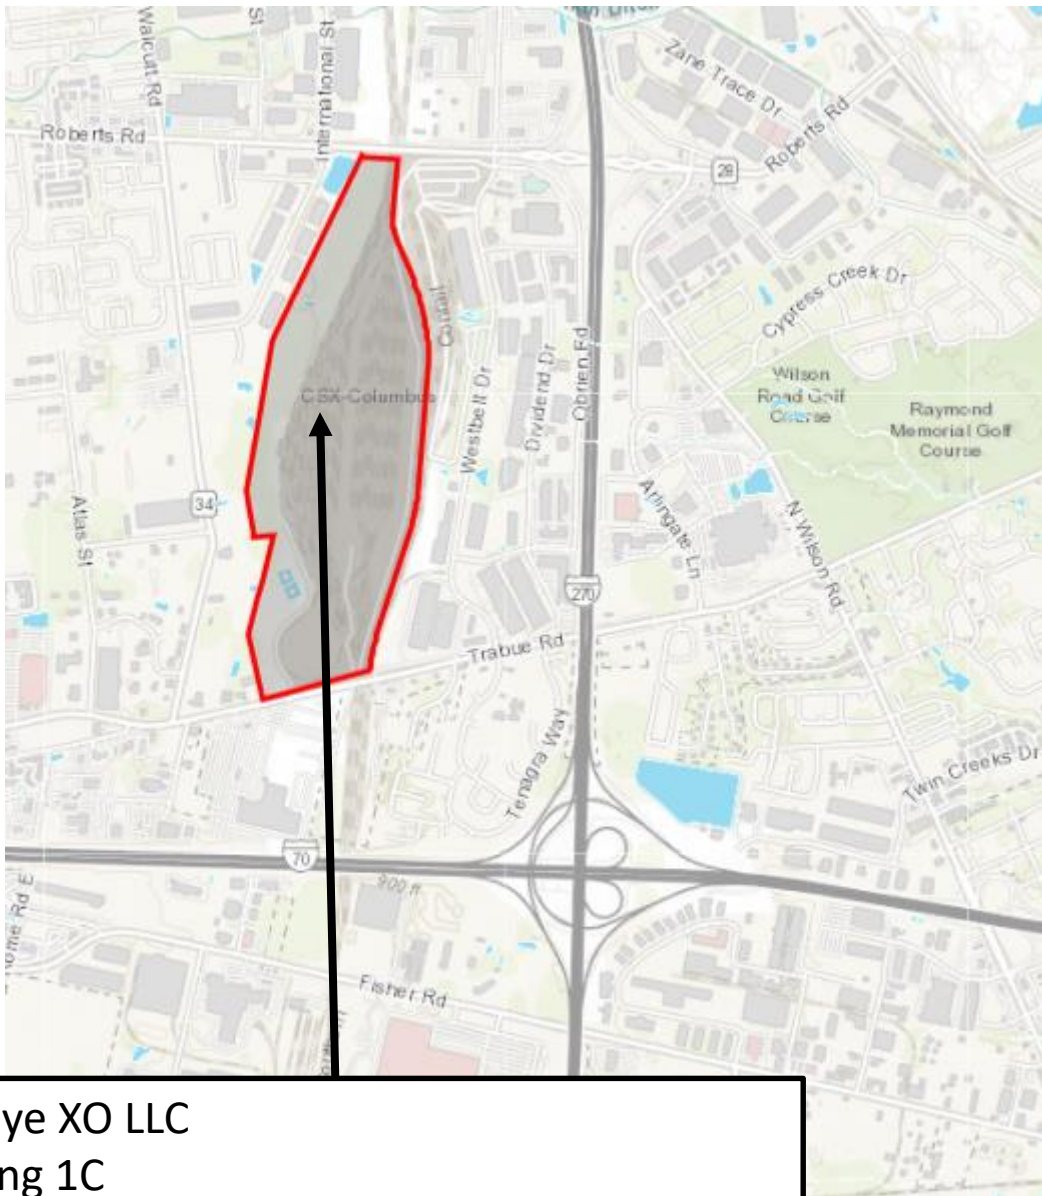

Buckeye XO LLC
Building 1C
Enterprise Zone
Project Site Map

Buckeye XO LLC
Building 1C
4884 Trabue Road
Zip Code: 43228
Parcel: 560-154558