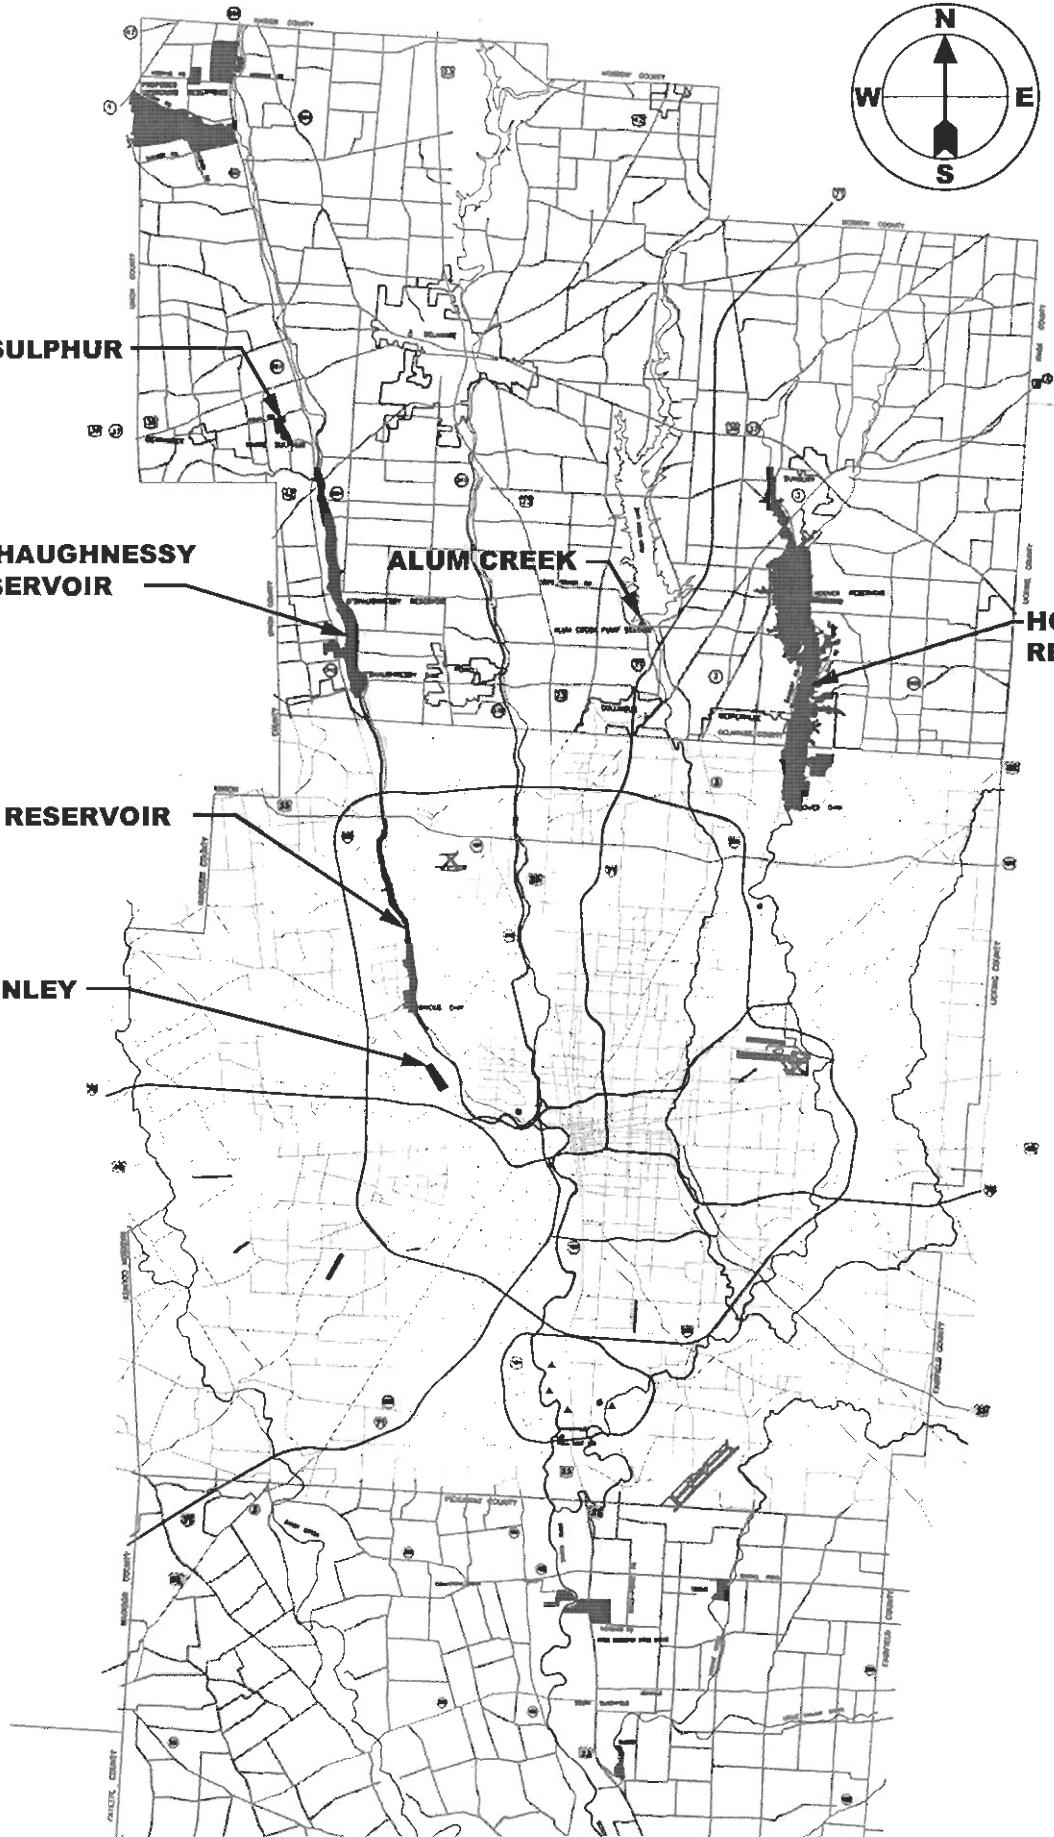

WHITE SULPHUR

**O'SHAUGHNESSY
RESERVOIR**

ALUM CREEK

**HOOVER
RESERVOIR**

GRIGGS RESERVOIR

McKINLEY

**CITY OF COLUMBUS
DIVISION OF WATER
VICINITY MAP**