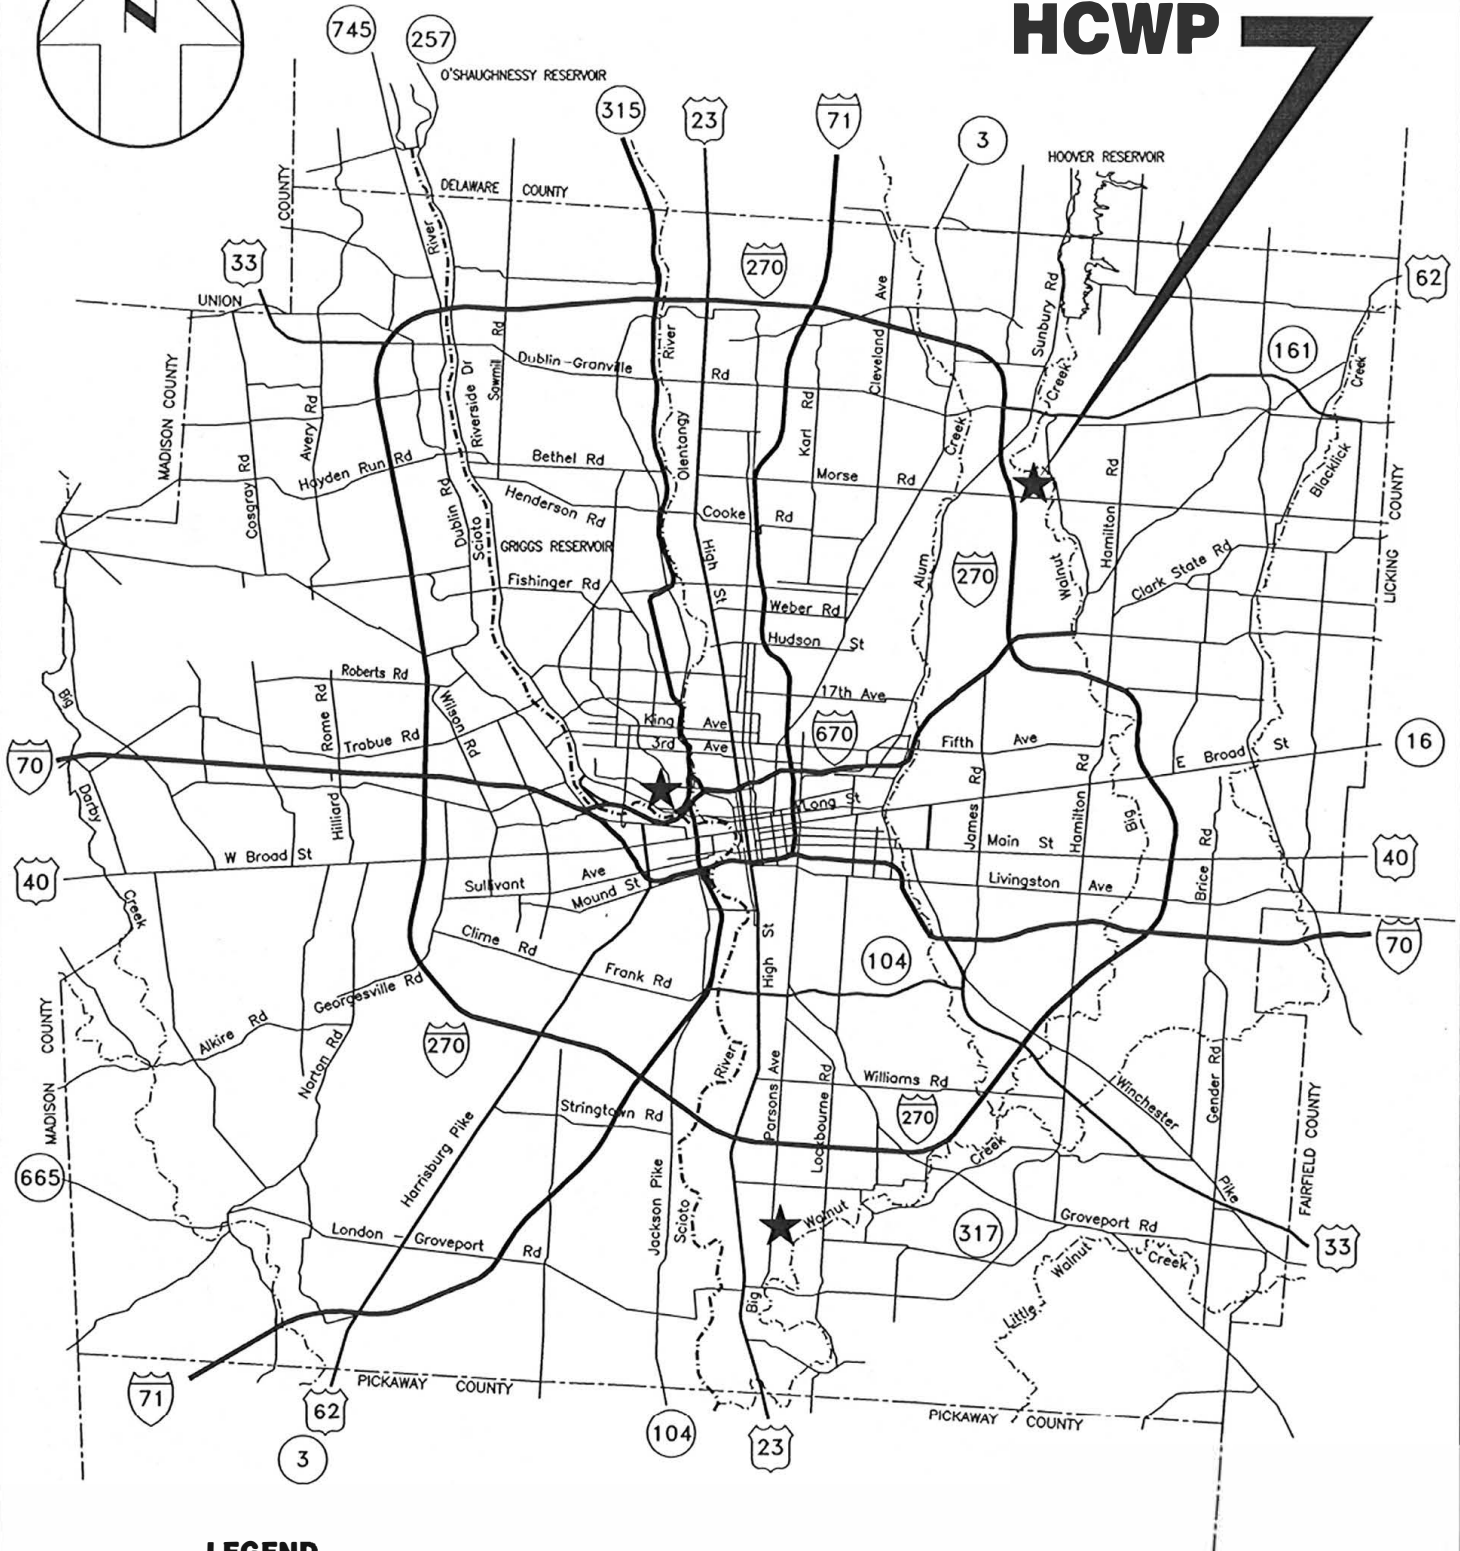

HCWP 7

LEGEND

HCWP = HAP CREMEAN WATER PLANT

CITY OF COLUMBUS DIVISION OF WATER VICINITY MAP