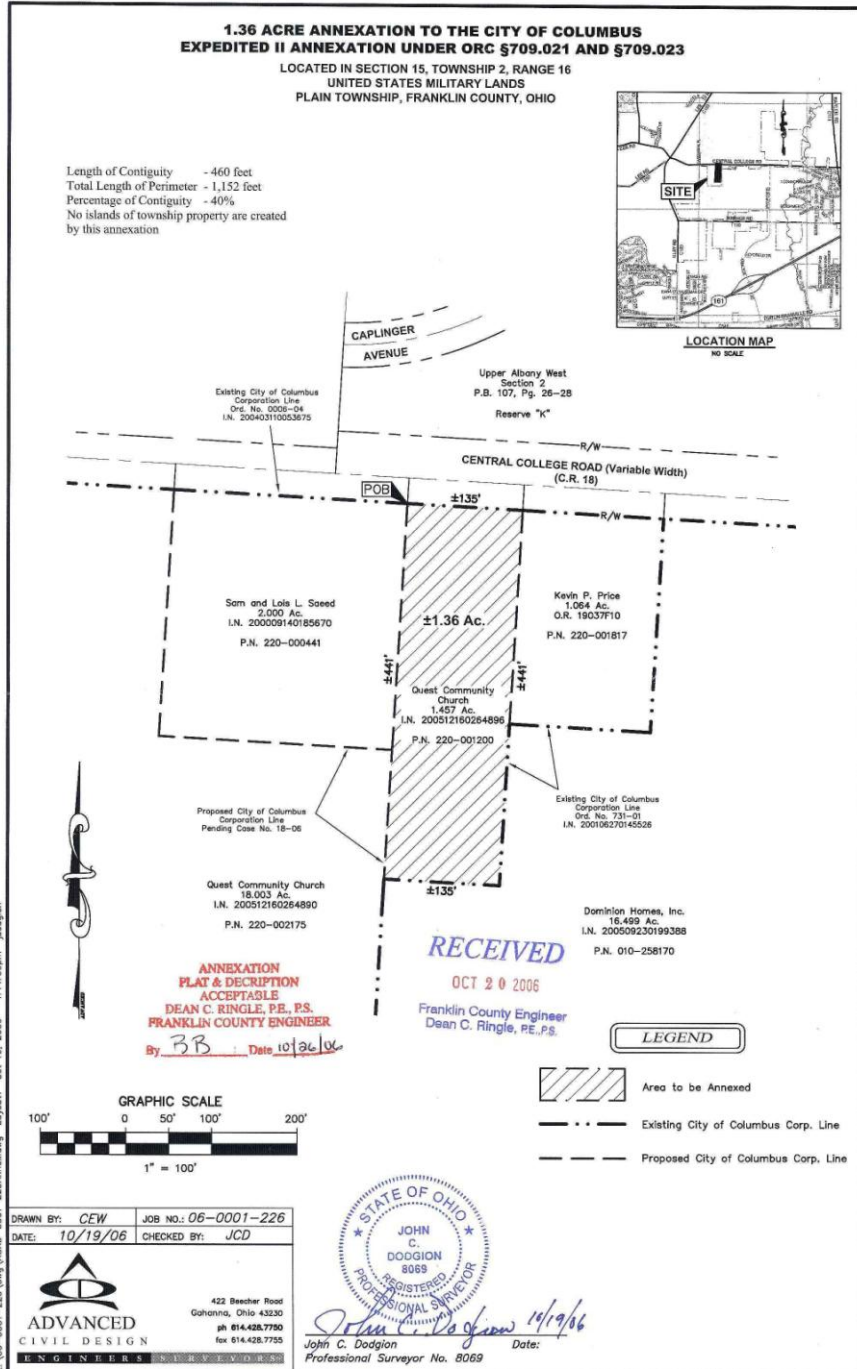

MAP

ANNEXATION AN06-013

1.36 Acres in Plain Township

Quest Community Church

Z:\06-0001-226\Map_V\06-0001-226Annex.dwg Layout1 Oct 19, 2006 - 11:14:08am jcdgion