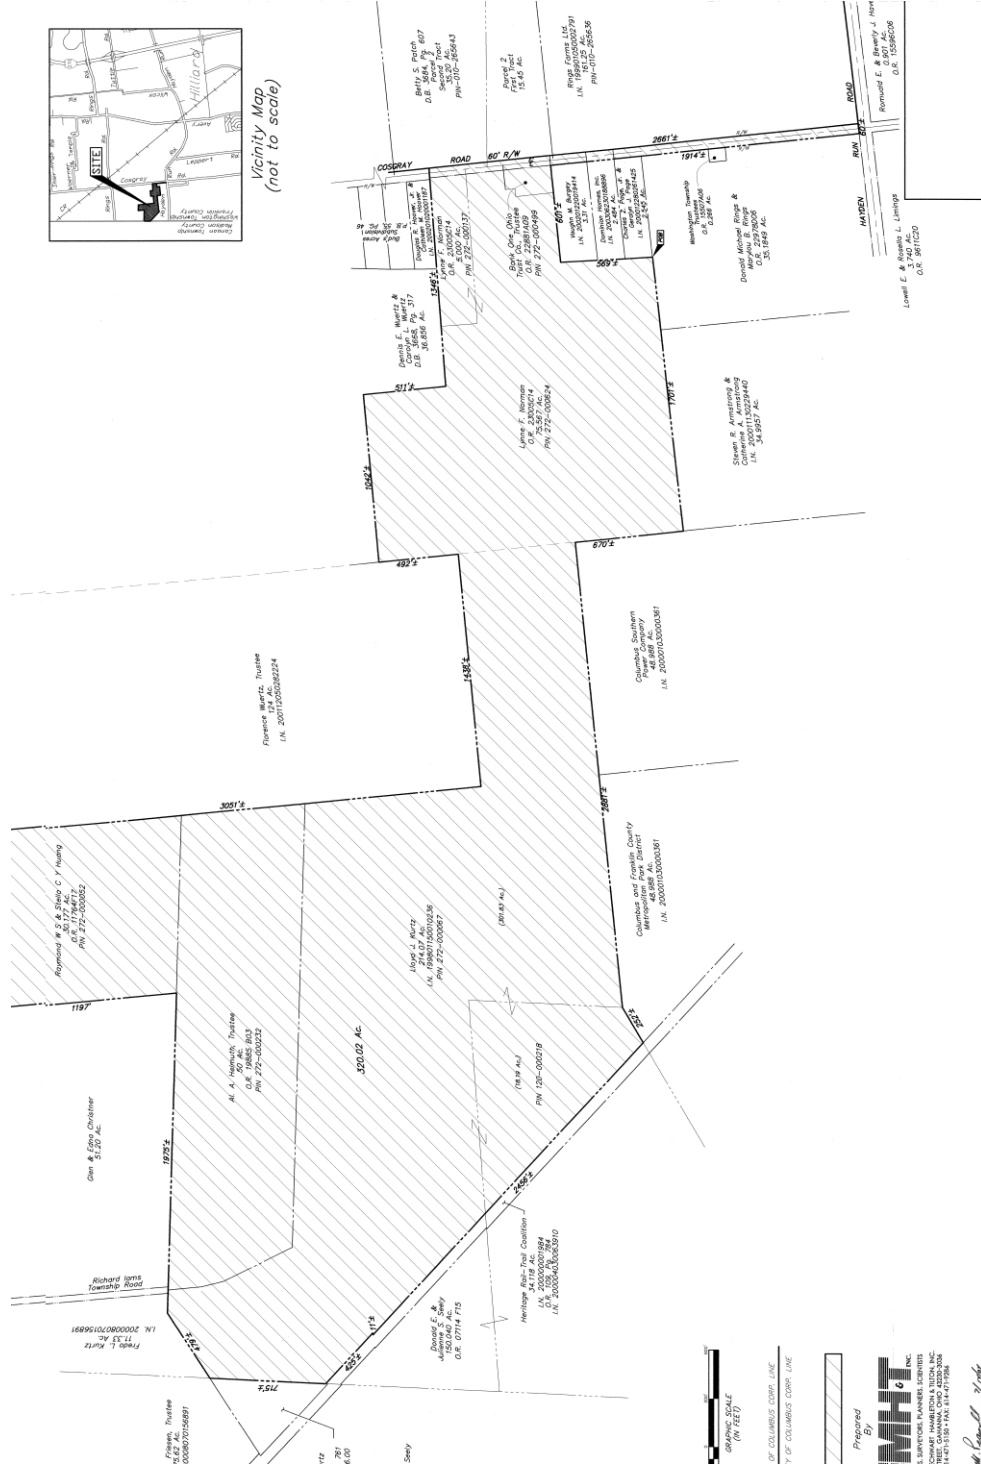

MAP ANNEXATION AN04-028 320.02 Acres in Washington & Brown Townships Lloyd J. Kurtz, et al.

Vicinity Map
(not to scale)

GRAPHIC SCALE
 (1" = 100')

OF COLUMBUS COUNTY, OHIO
 7 OF COLUMBUS COUNTY, OHIO

Prepared By

 MHI
 1. SURVEYOR: FRANKLIN SCHEIDT
 2. SURVEYOR: FRANKLIN SCHEIDT
 3. SURVEYOR: FRANKLIN SCHEIDT
 14-15-1538-104 104-477328