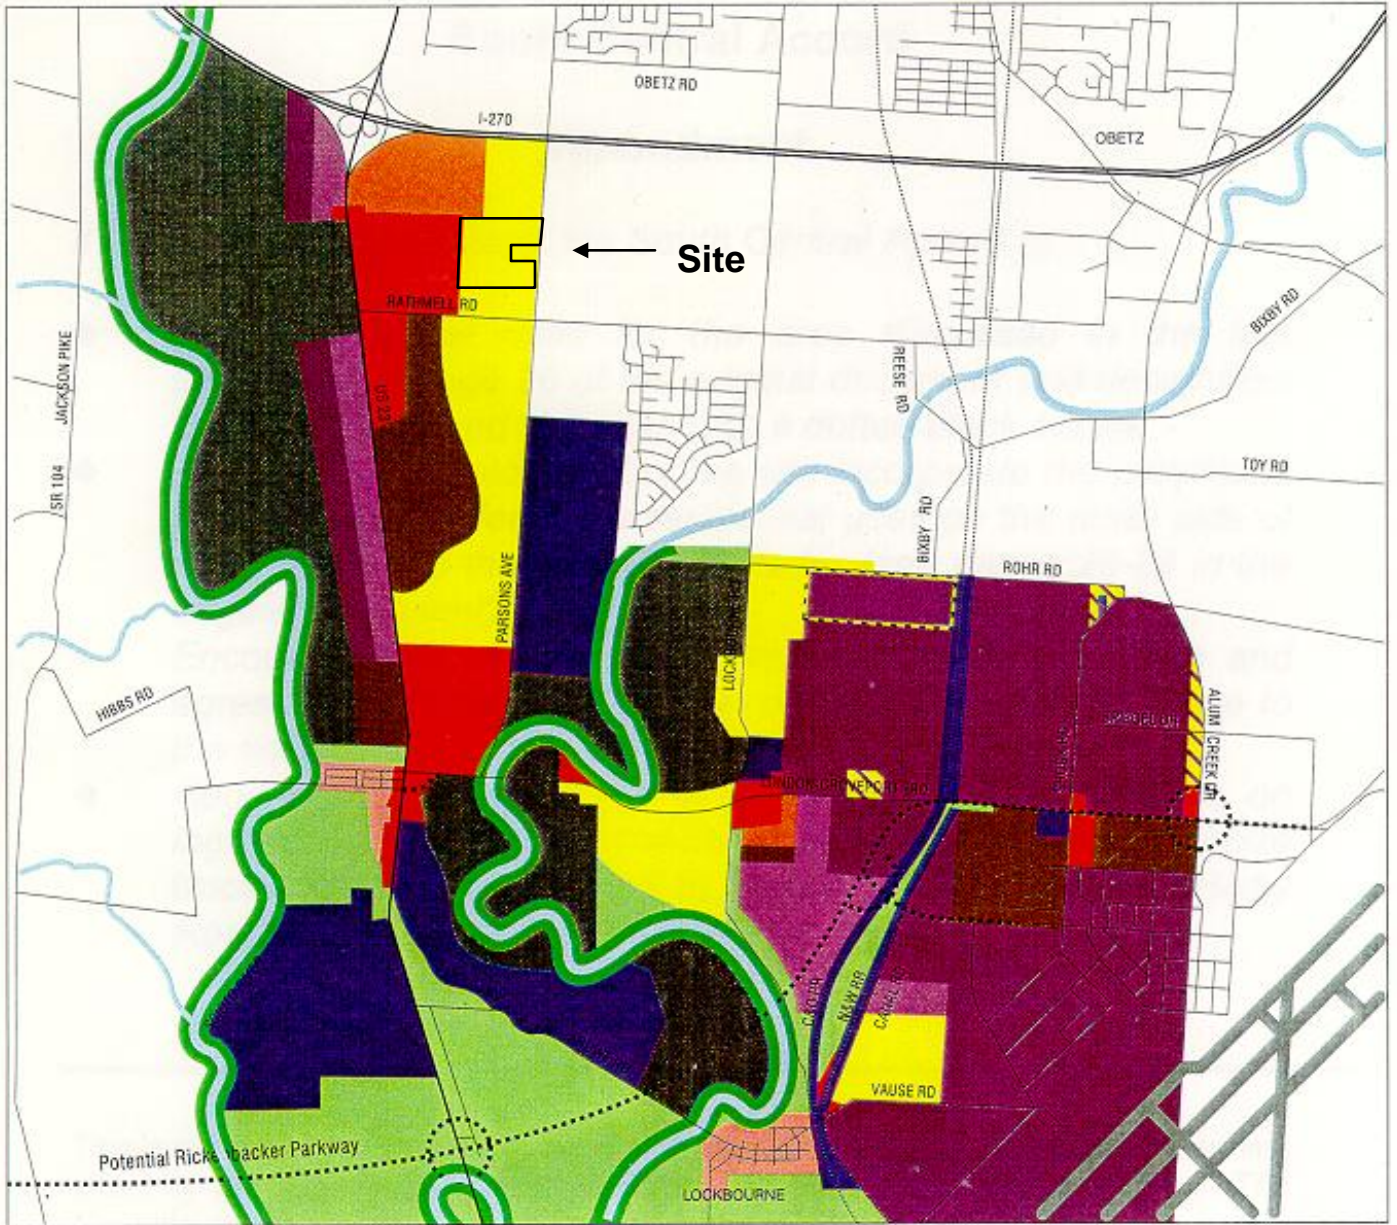

Revised Land Use Map
 Adopted by Columbus City Council
 October 23, 2000

South Central Accord

1 1/2 miles

Future Land Use

Z02-111