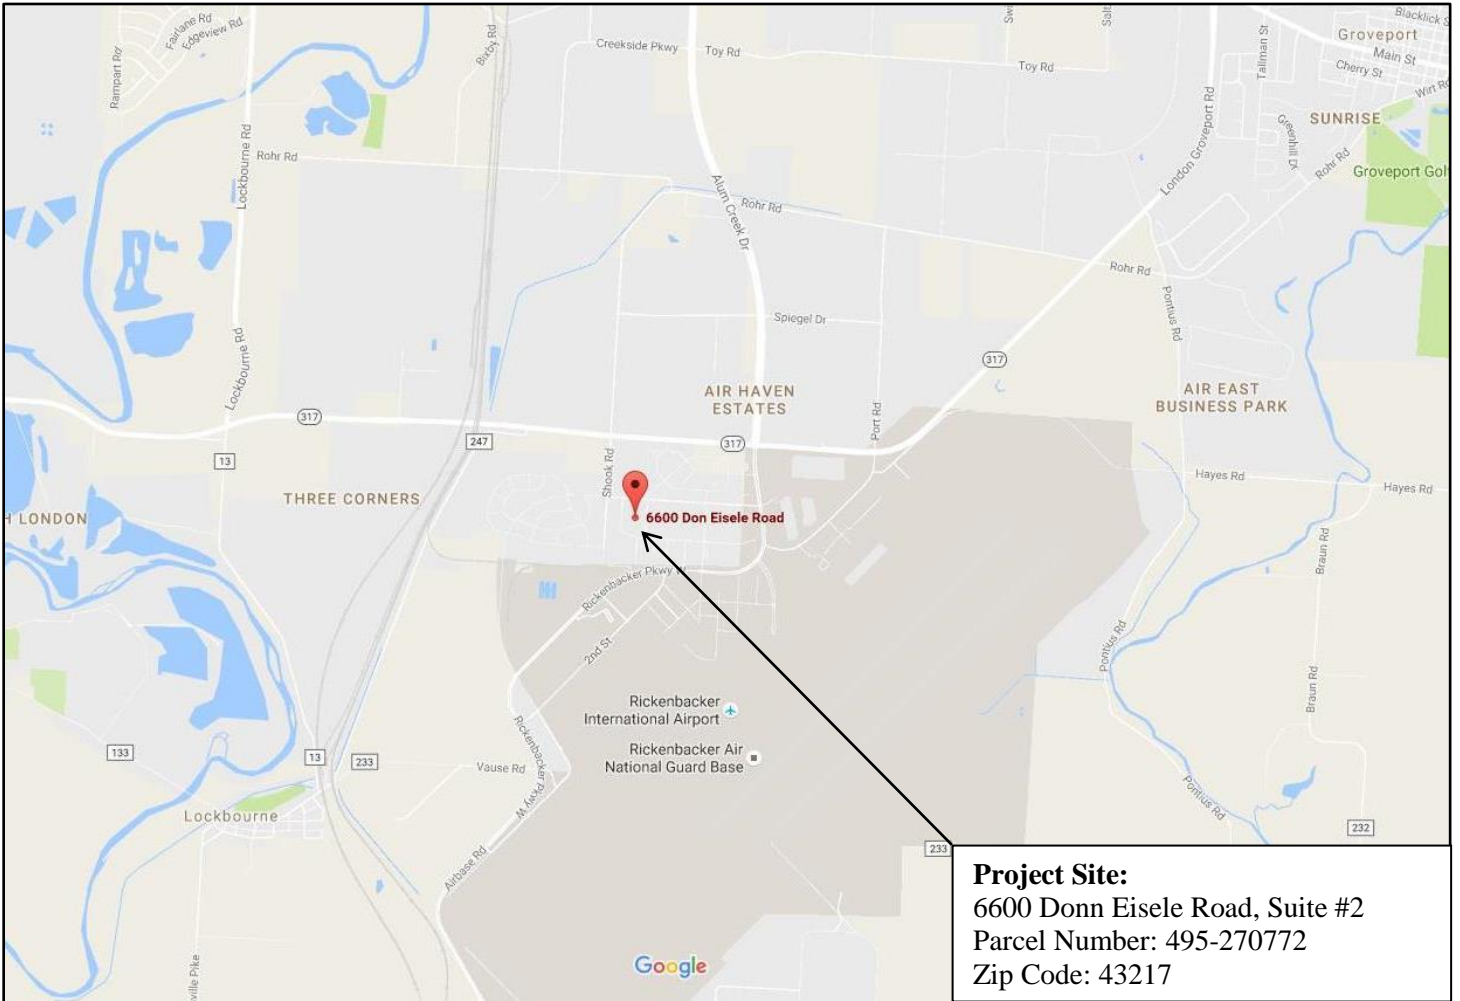

Huckberry, Inc. Project Site

Project Site:
6600 Donn Eisele Road, Suite #2
Parcel Number: 495-270772
Zip Code: 43217

September, 2016