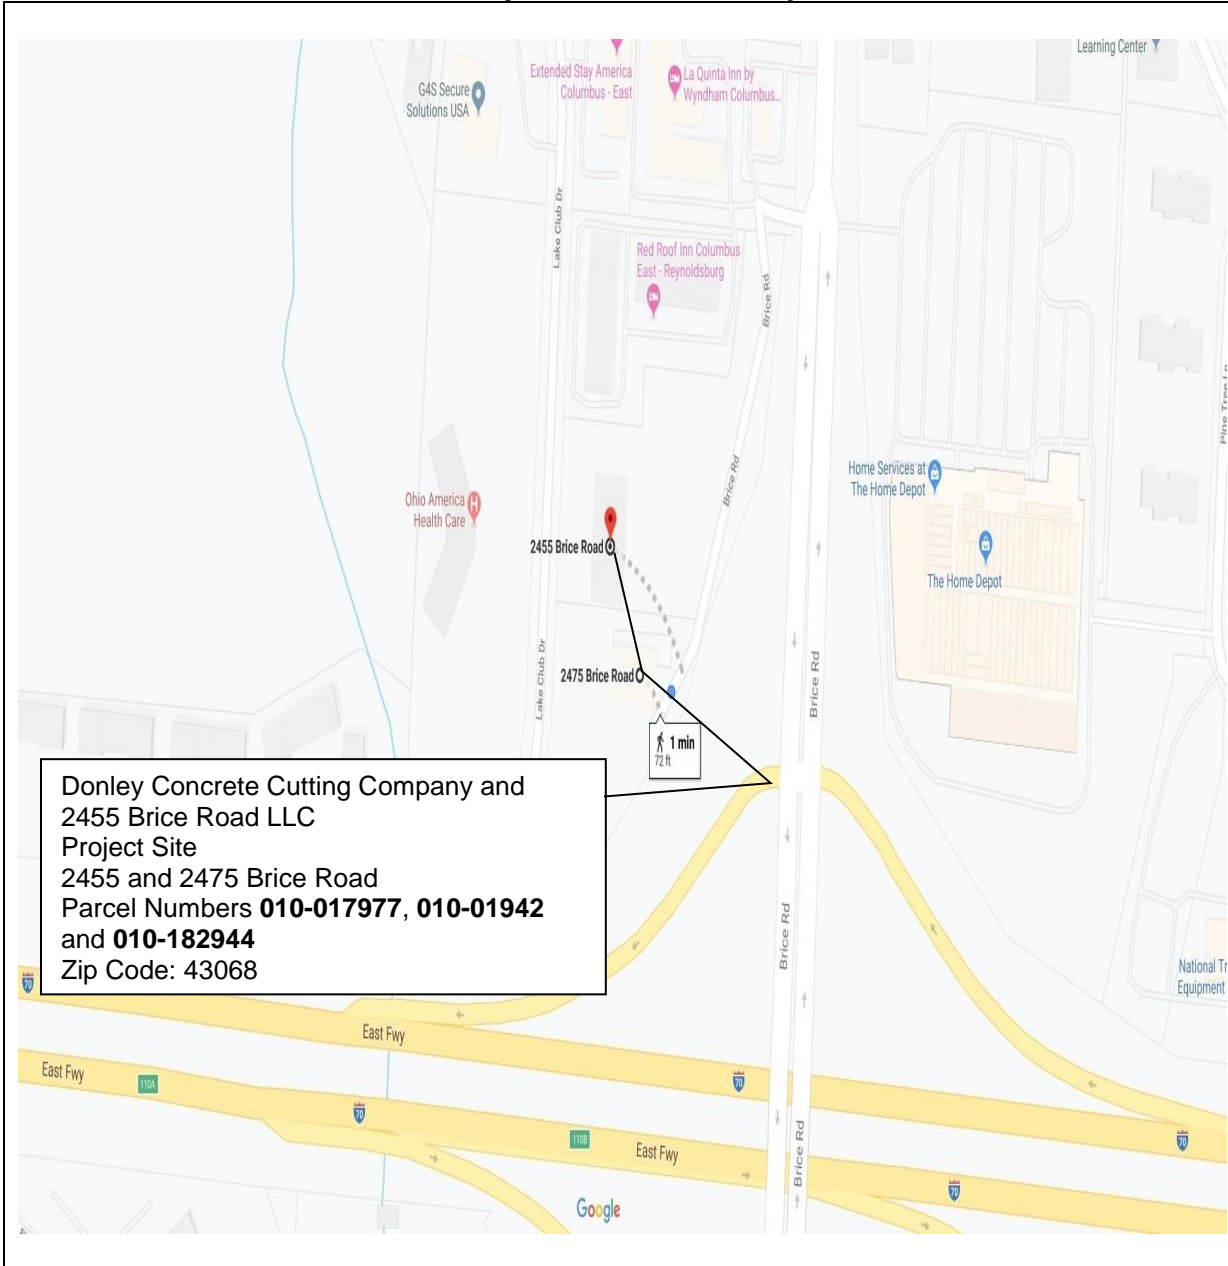

# Donley Concrete Cutting Company and 2455 Brice Road LLC Enterprise Zone Project Site Map

December 2019