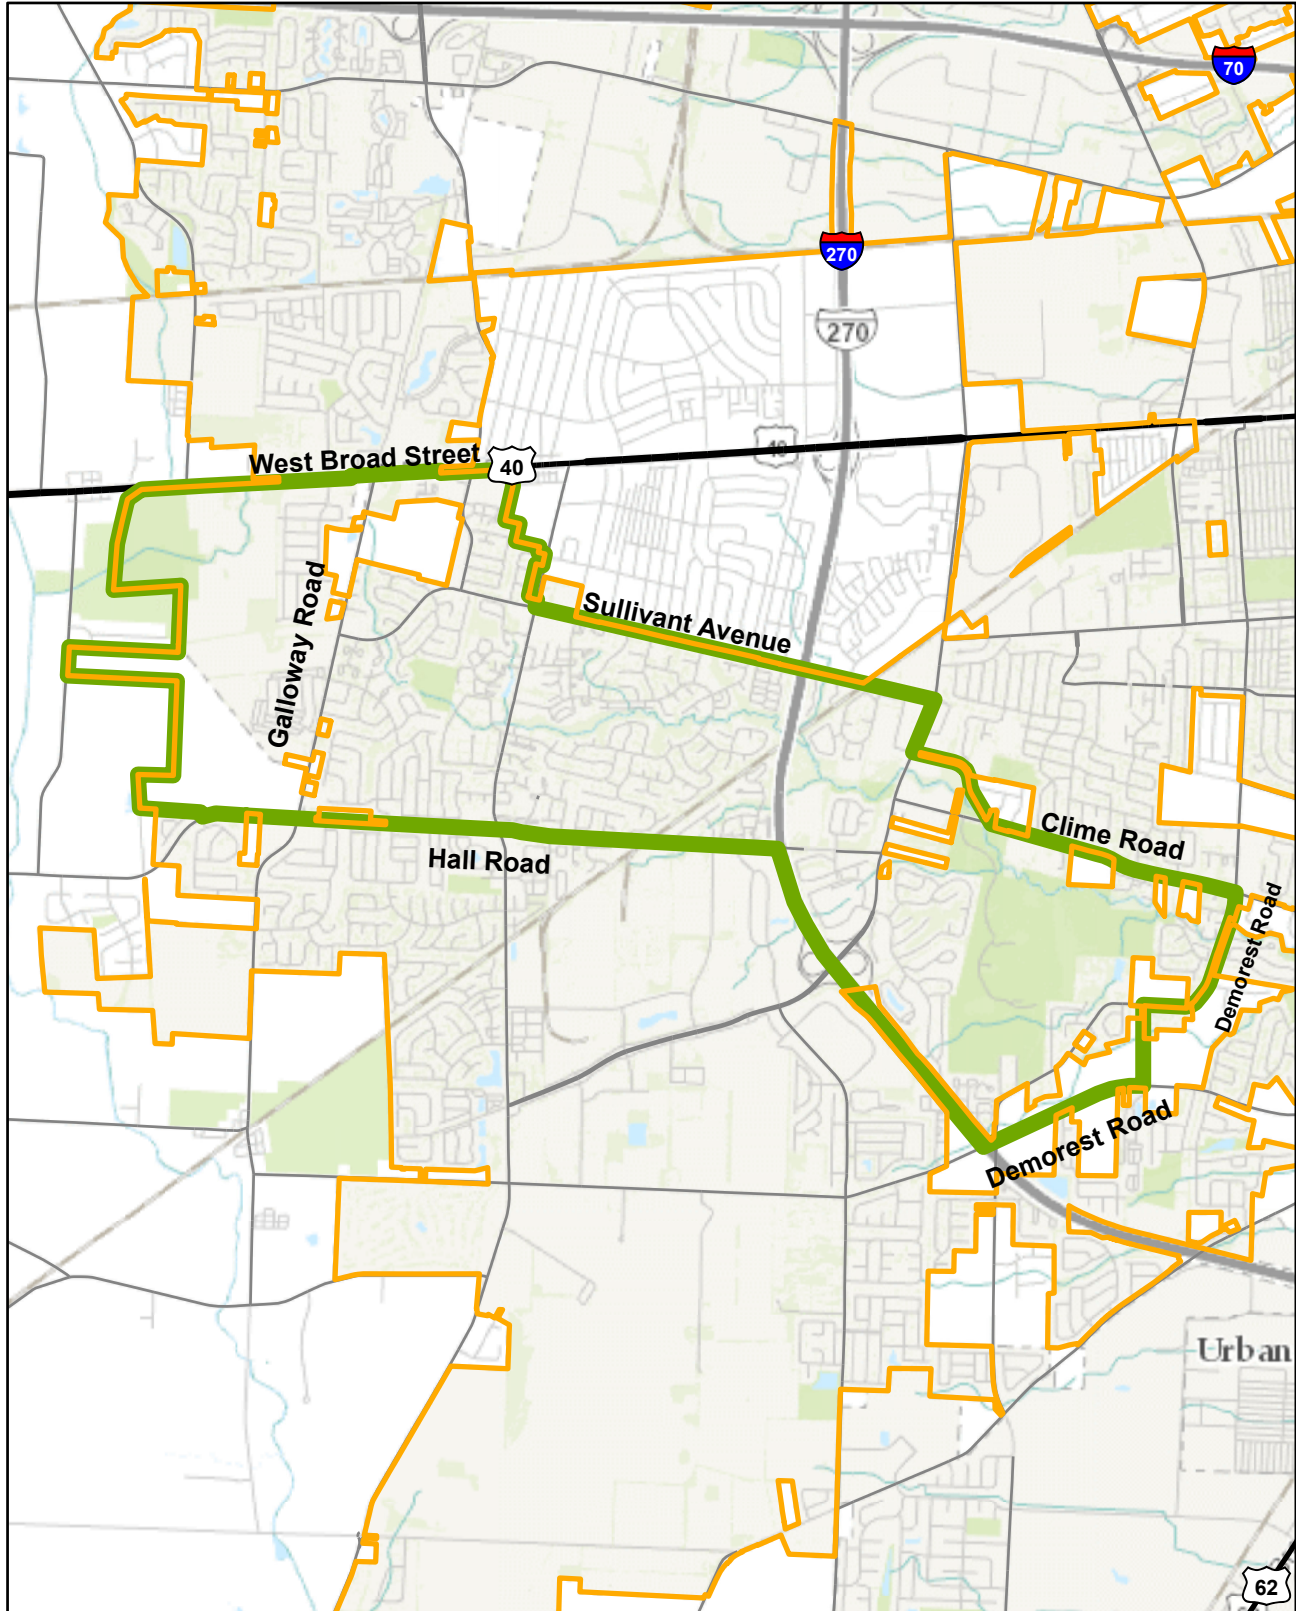

Legend

-  Columbus Corporate Boundary
-  Far West Broad CRA

2 Miles