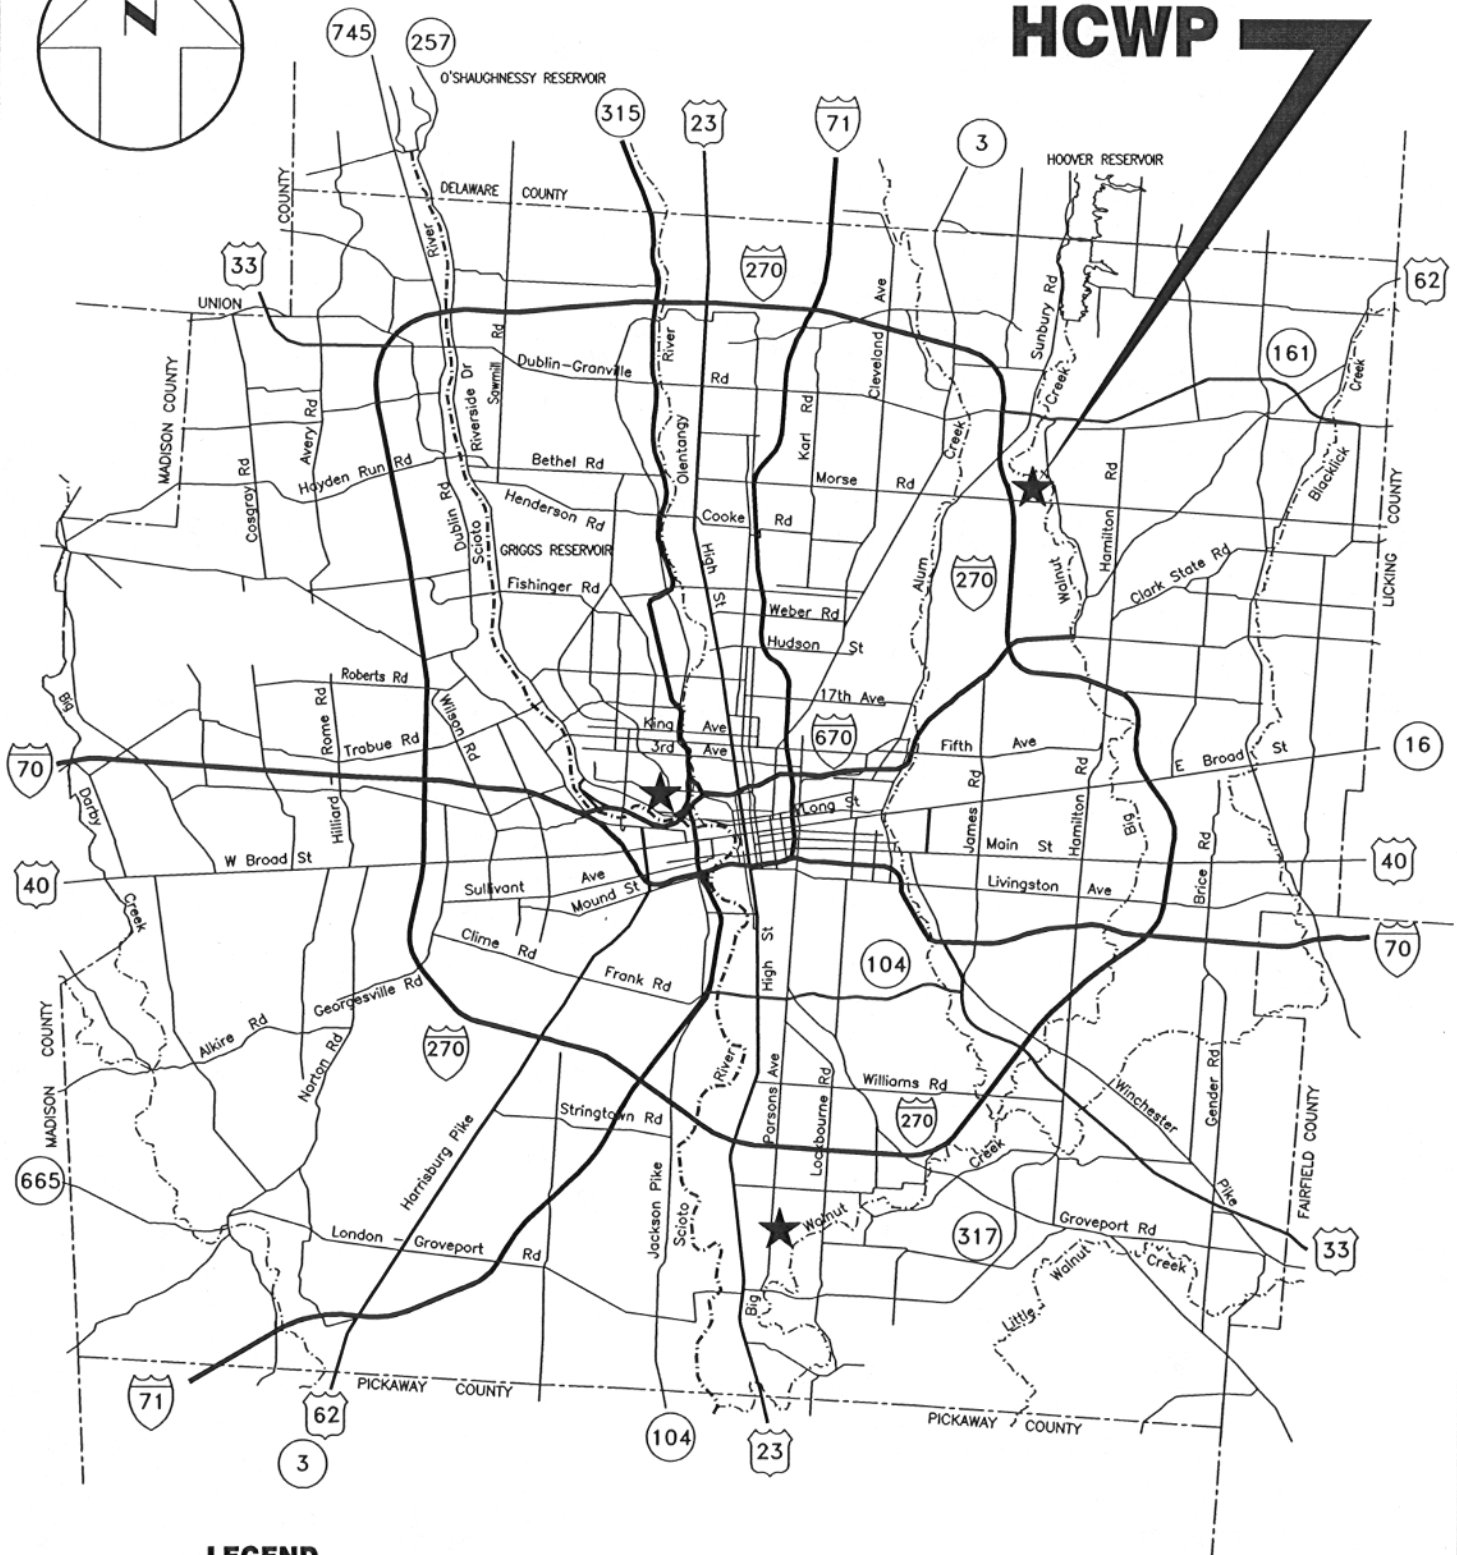

# HCWP

## LEGEND

HCWP = HAP CREMEAN WATER PLANT

# CITY OF COLUMBUS DIVISION OF WATER VICINITY MAP