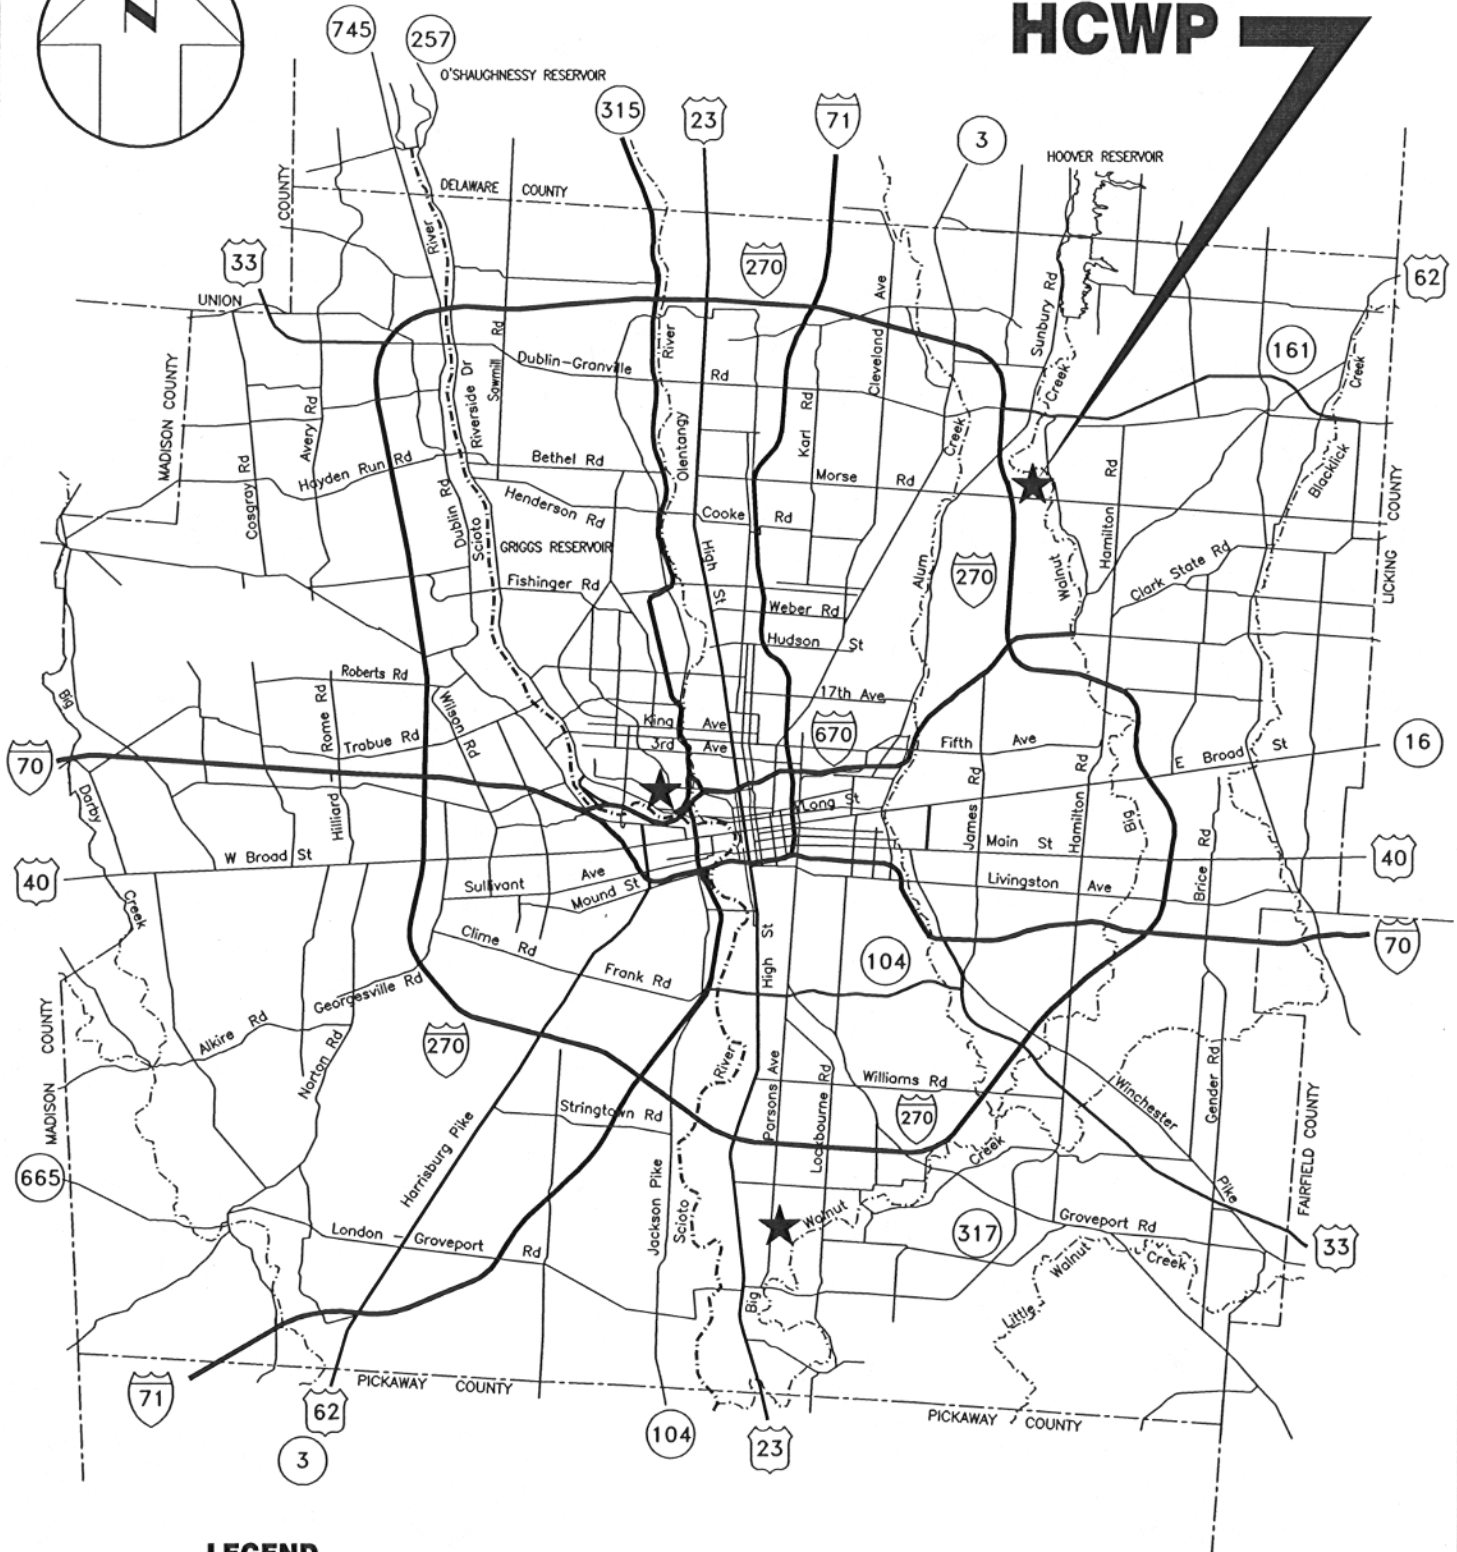

# HCWP 7

### LEGEND

**HCWP = HAP CREMEAN WATER PLANT**

# CITY OF COLUMBUS DIVISION OF WATER VICINITY MAP