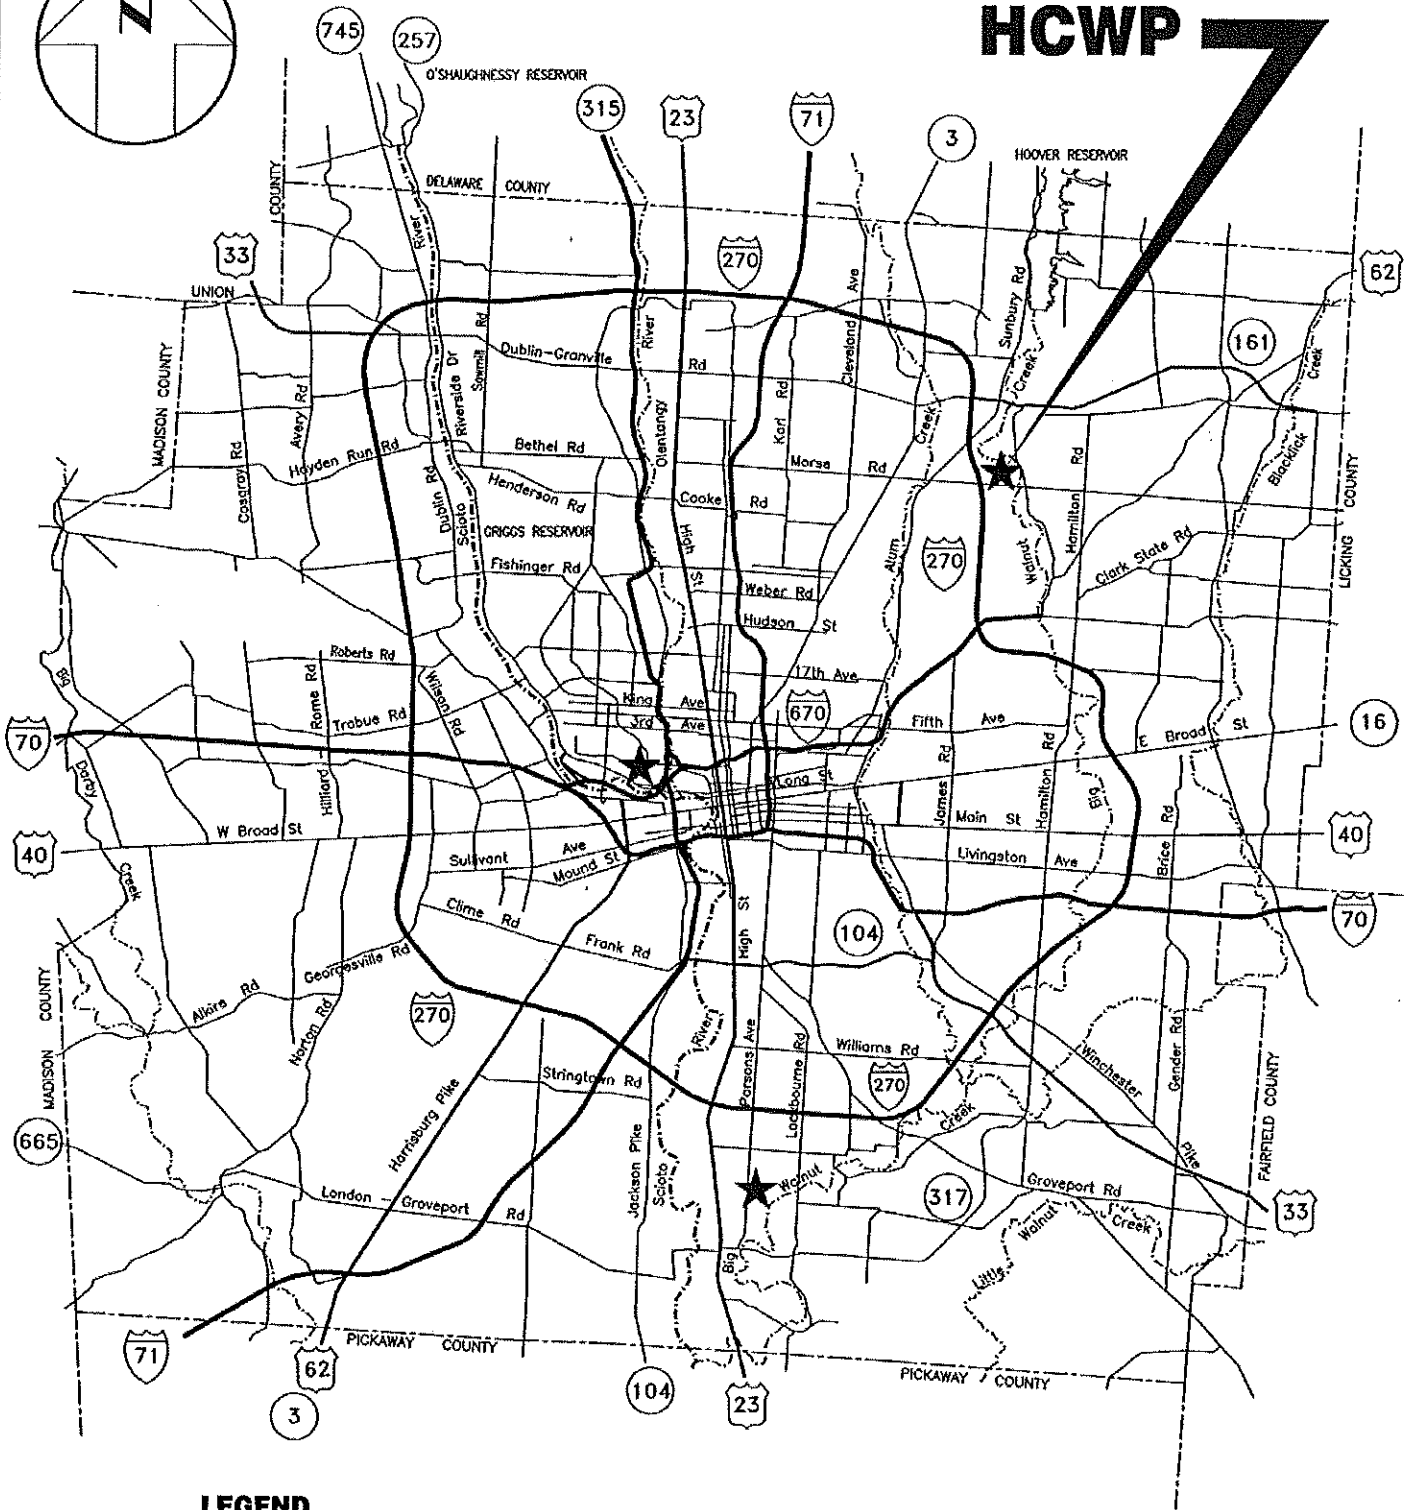

HCWP 7

LEGEND

HCWP = HAP CREMEAN WATER PLANT

**CITY OF COLUMBUS
DIVISION OF WATER
VICINITY MAP**