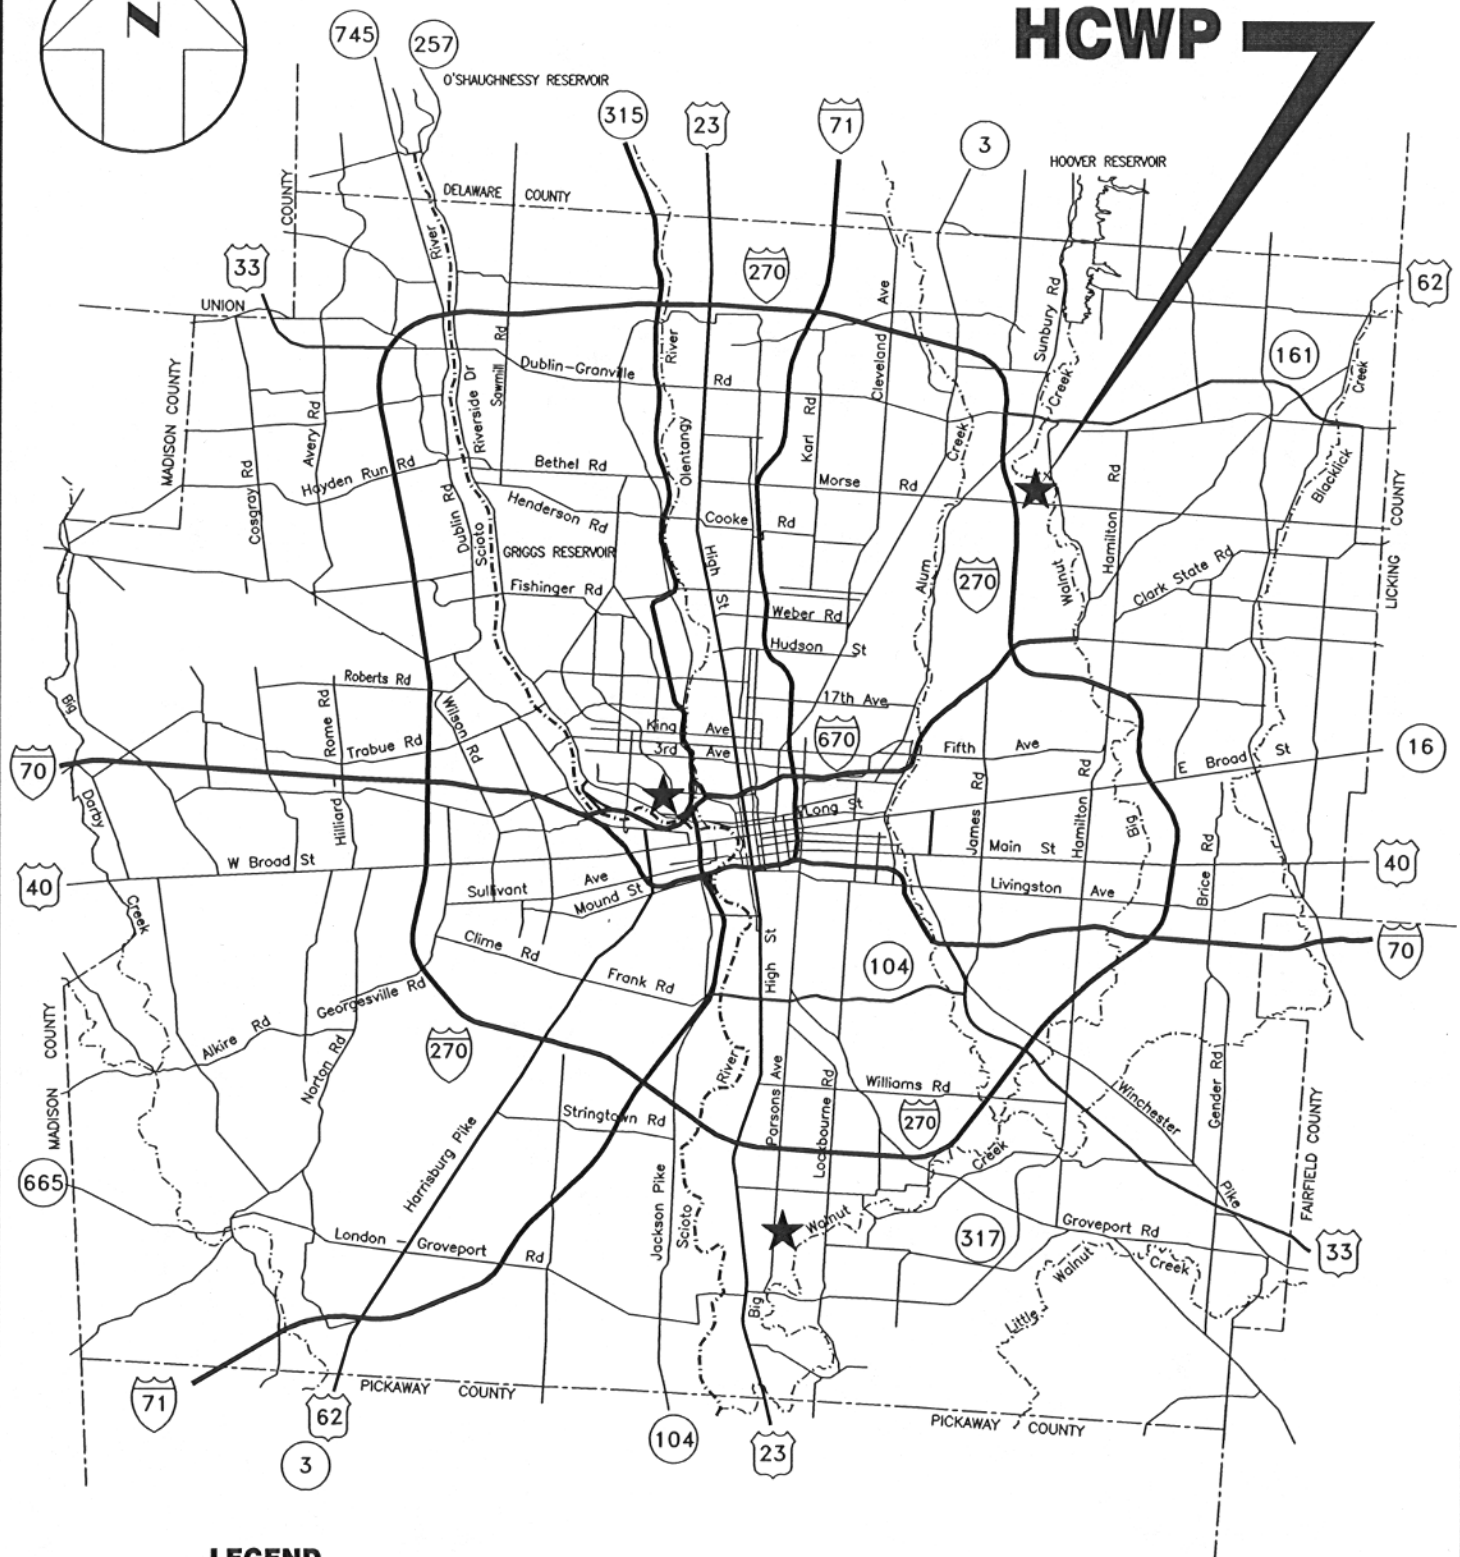

# HCWP

### LEGEND

**HCWP = HAP CREMEAN WATER PLANT**

# CITY OF COLUMBUS DIVISION OF WATER VICINITY MAP