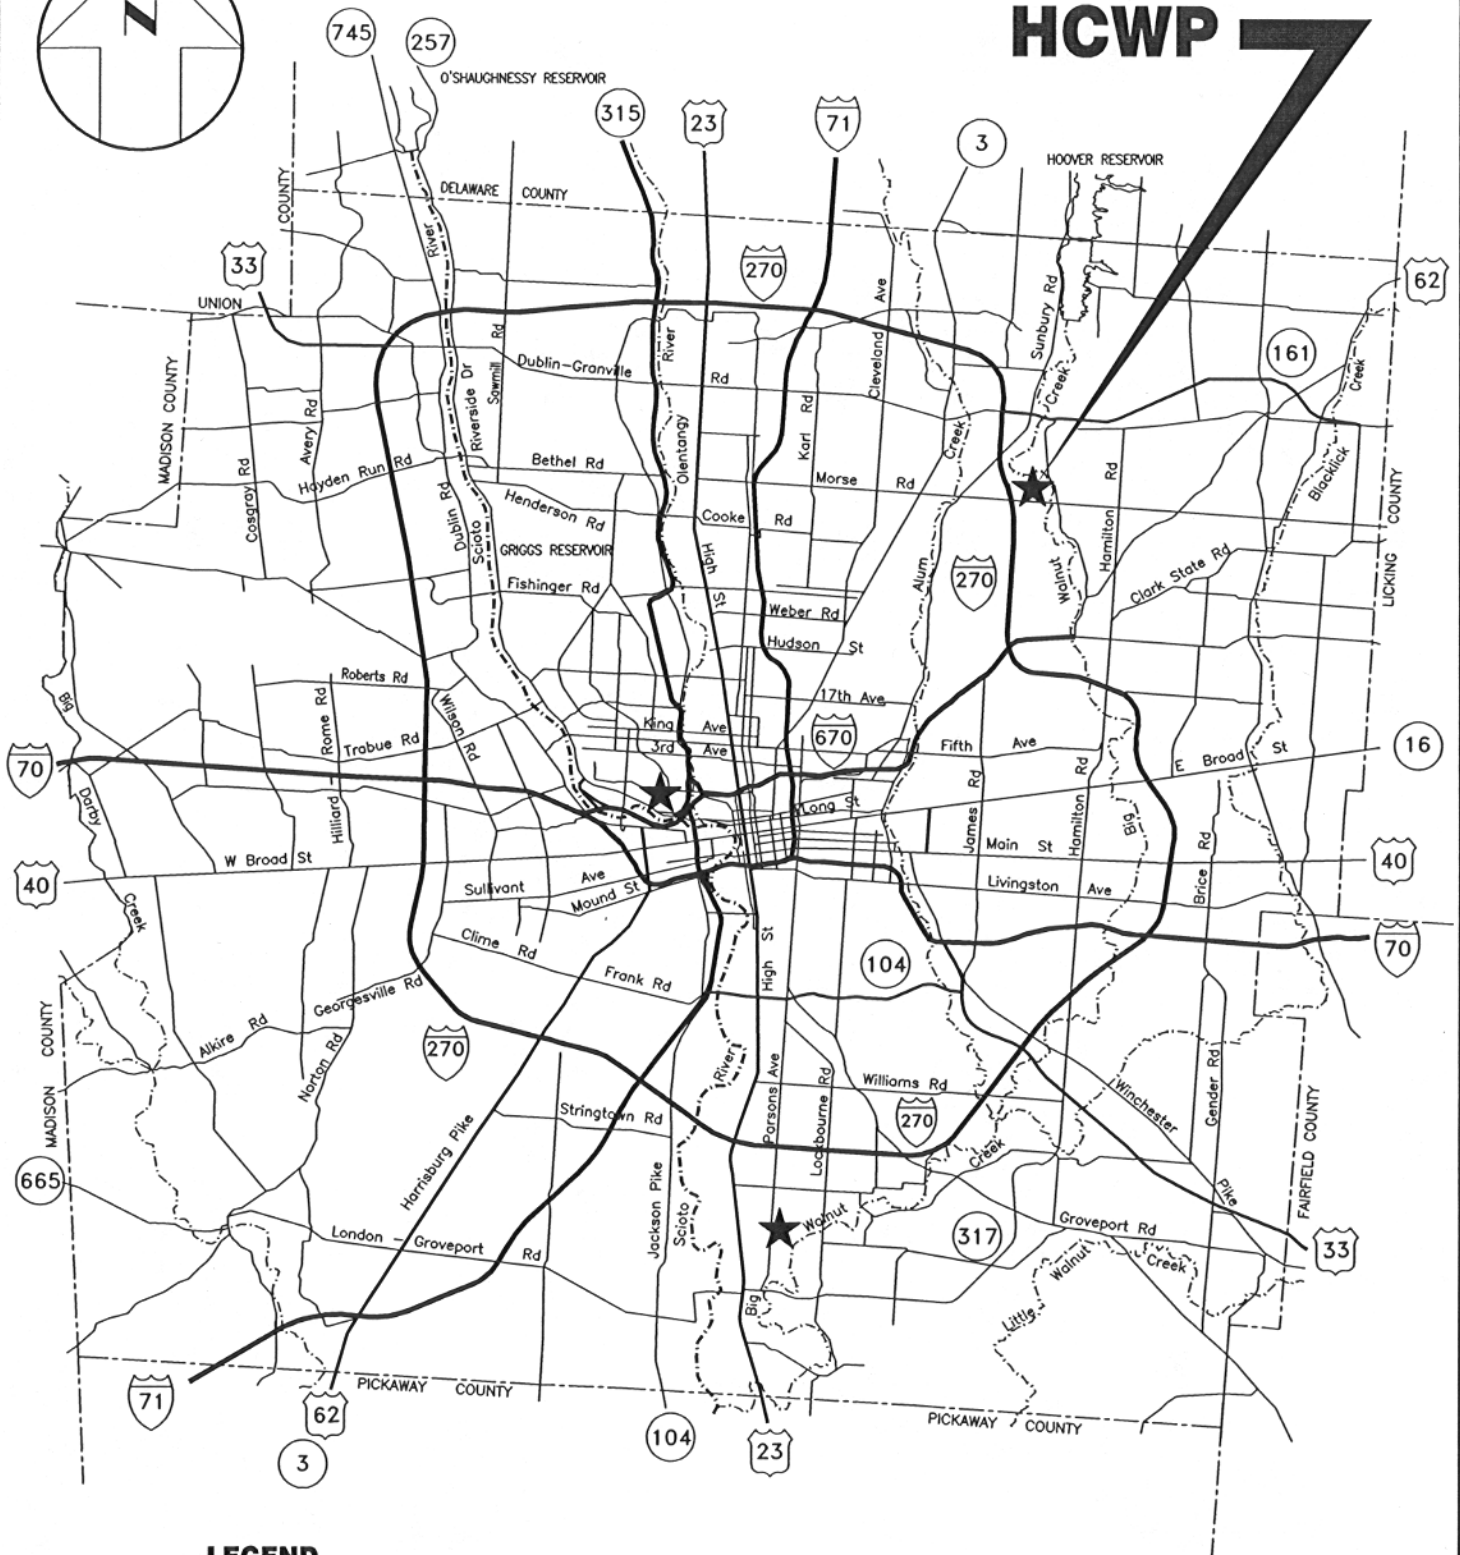

# HCWP

## LEGEND

HCWP = HAP CREMEAN WATER PLANT

# CITY OF COLUMBUS DIVISION OF WATER VICINITY MAP