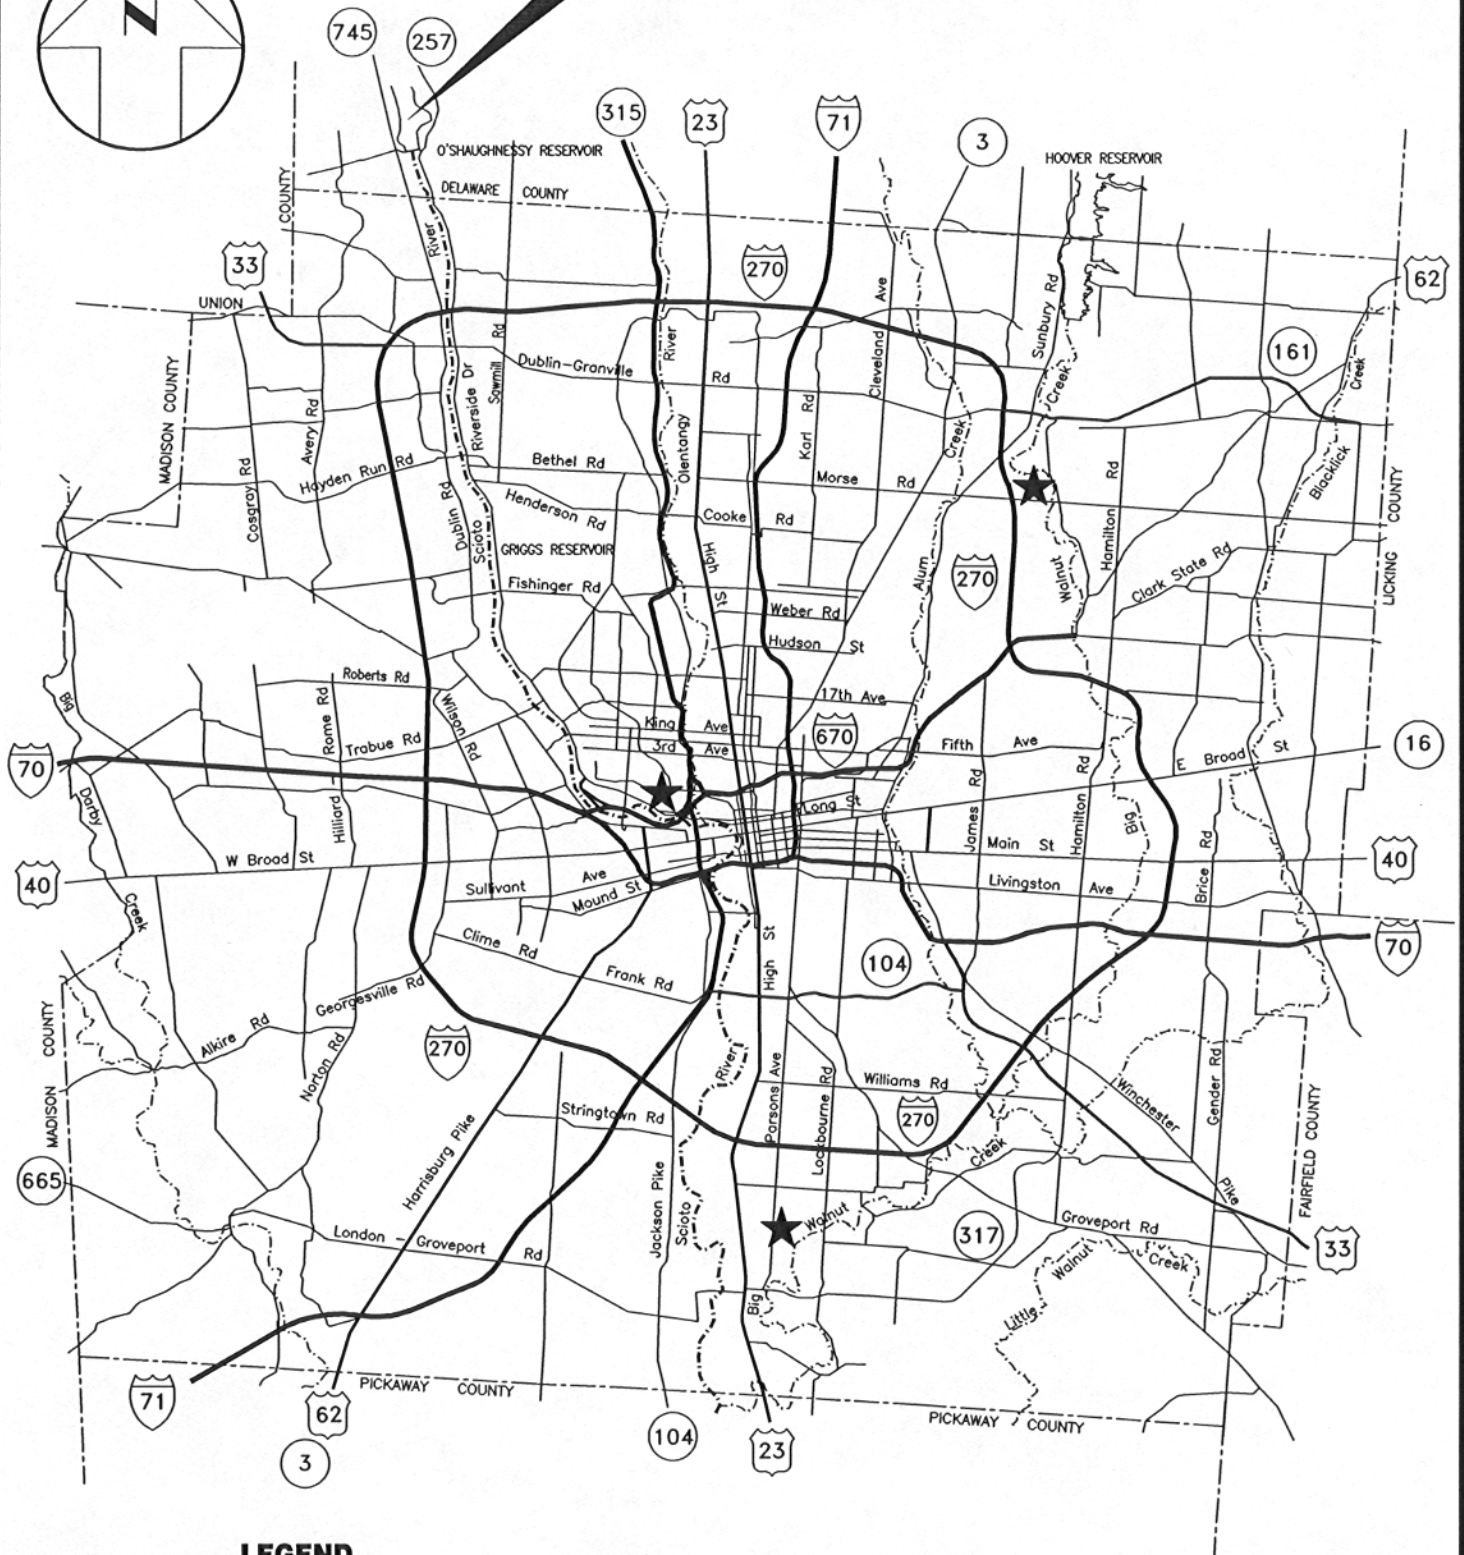

# O'SHAUGHNESSY

### LEGEND

**O'SHAUGHNESSY = O'SHAUGHNESSY RESERVOIR**

# CITY OF COLUMBUS DIVISION OF WATER VICINITY MAP