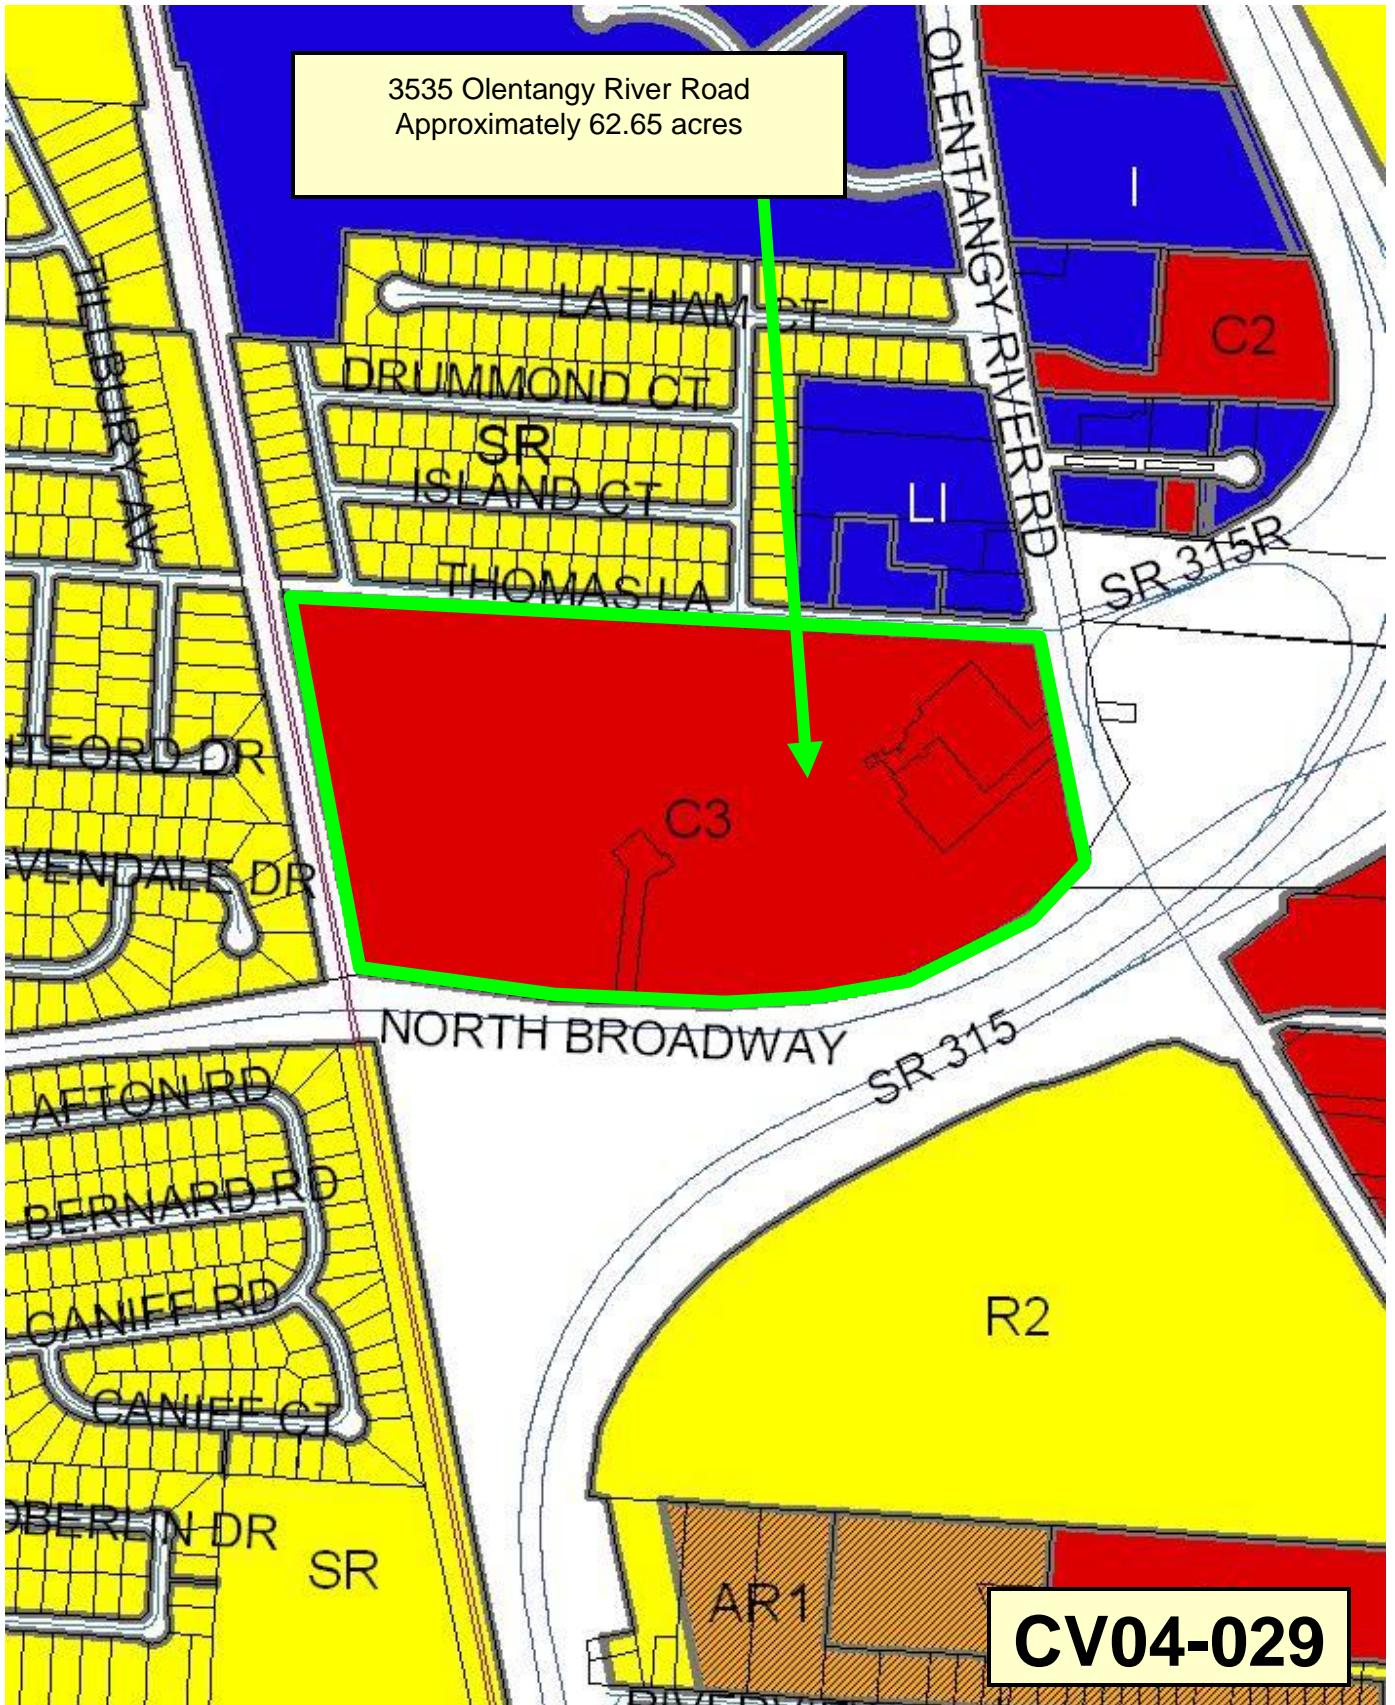

3535 Olentangy River Road
Approximately 62.65 acres

CV04-029