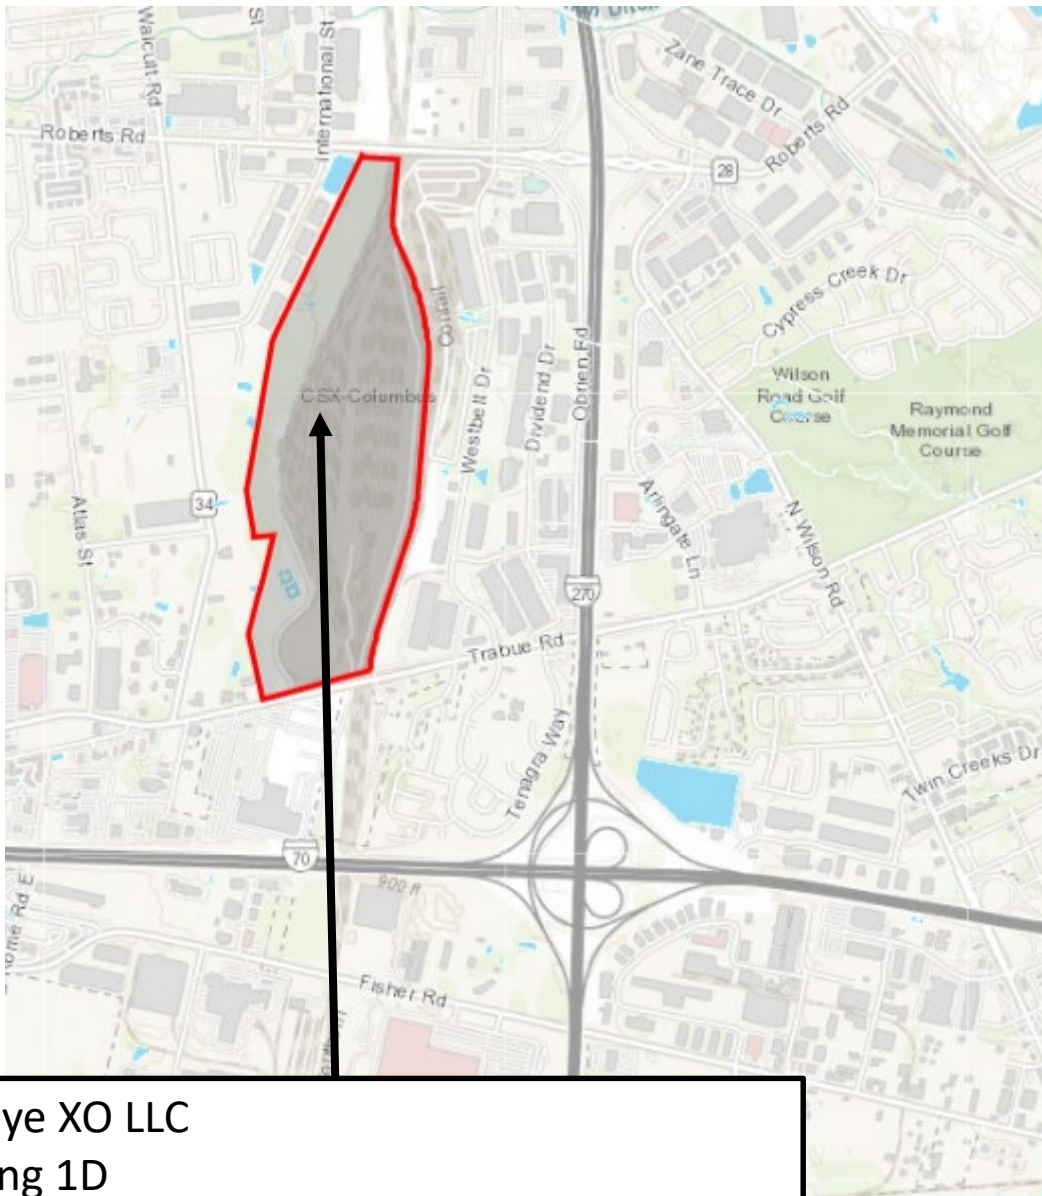

Buckeye XO LLC  
Building 1D  
Enterprise Zone  
Project Site Map

Buckeye XO LLC  
Building 1D  
4885 Trabue Road  
Zip Code: 43228  
Parcel: 560-154558