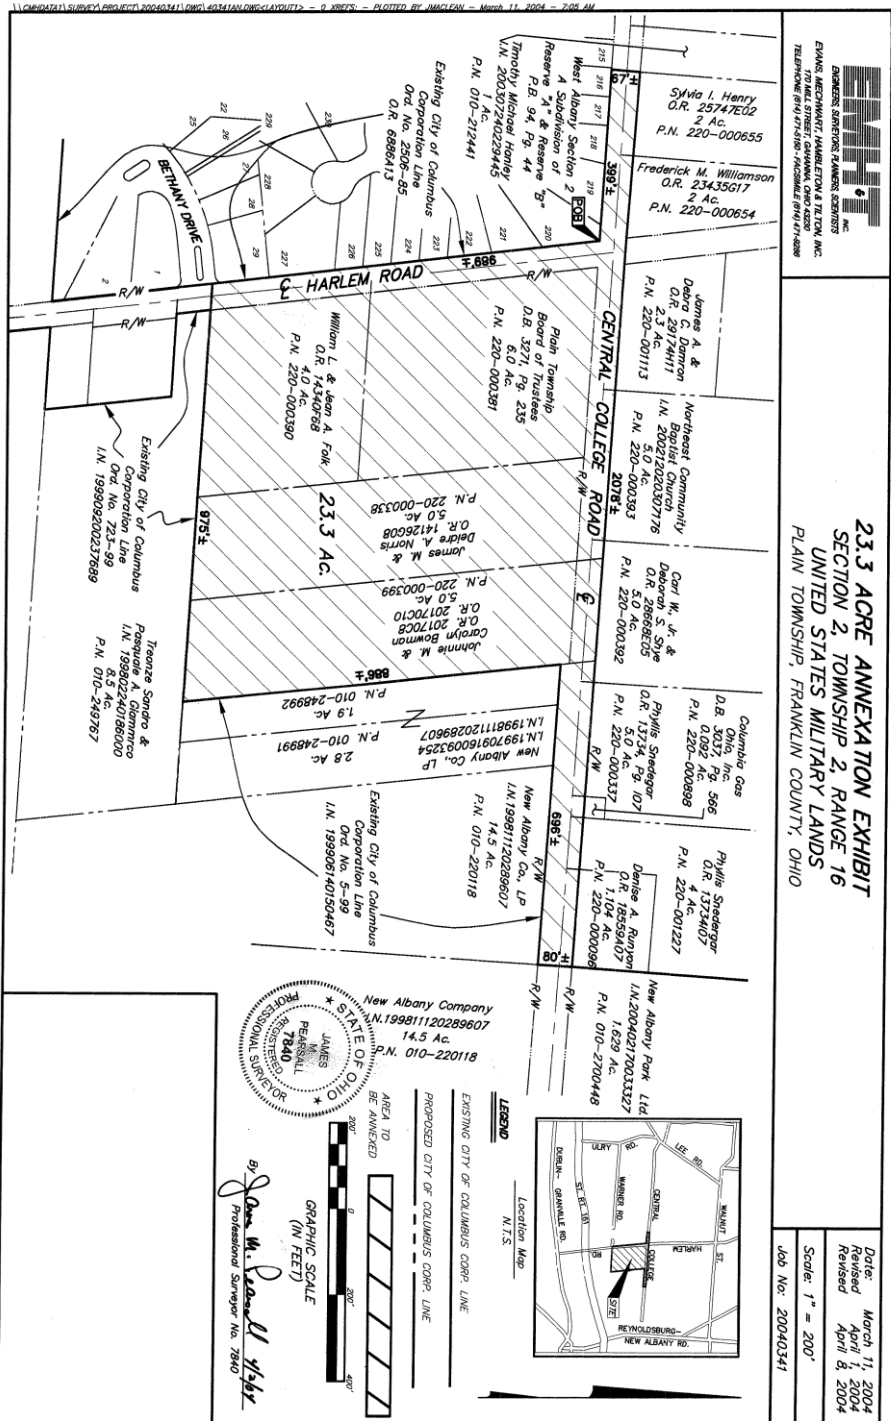

MAP ANNEXATION AN04-015 23.3 Acres in Plain Township William L. & Jean A. Folk

Lifestyle Communities / Central College Annexation / 20040341/40341AN