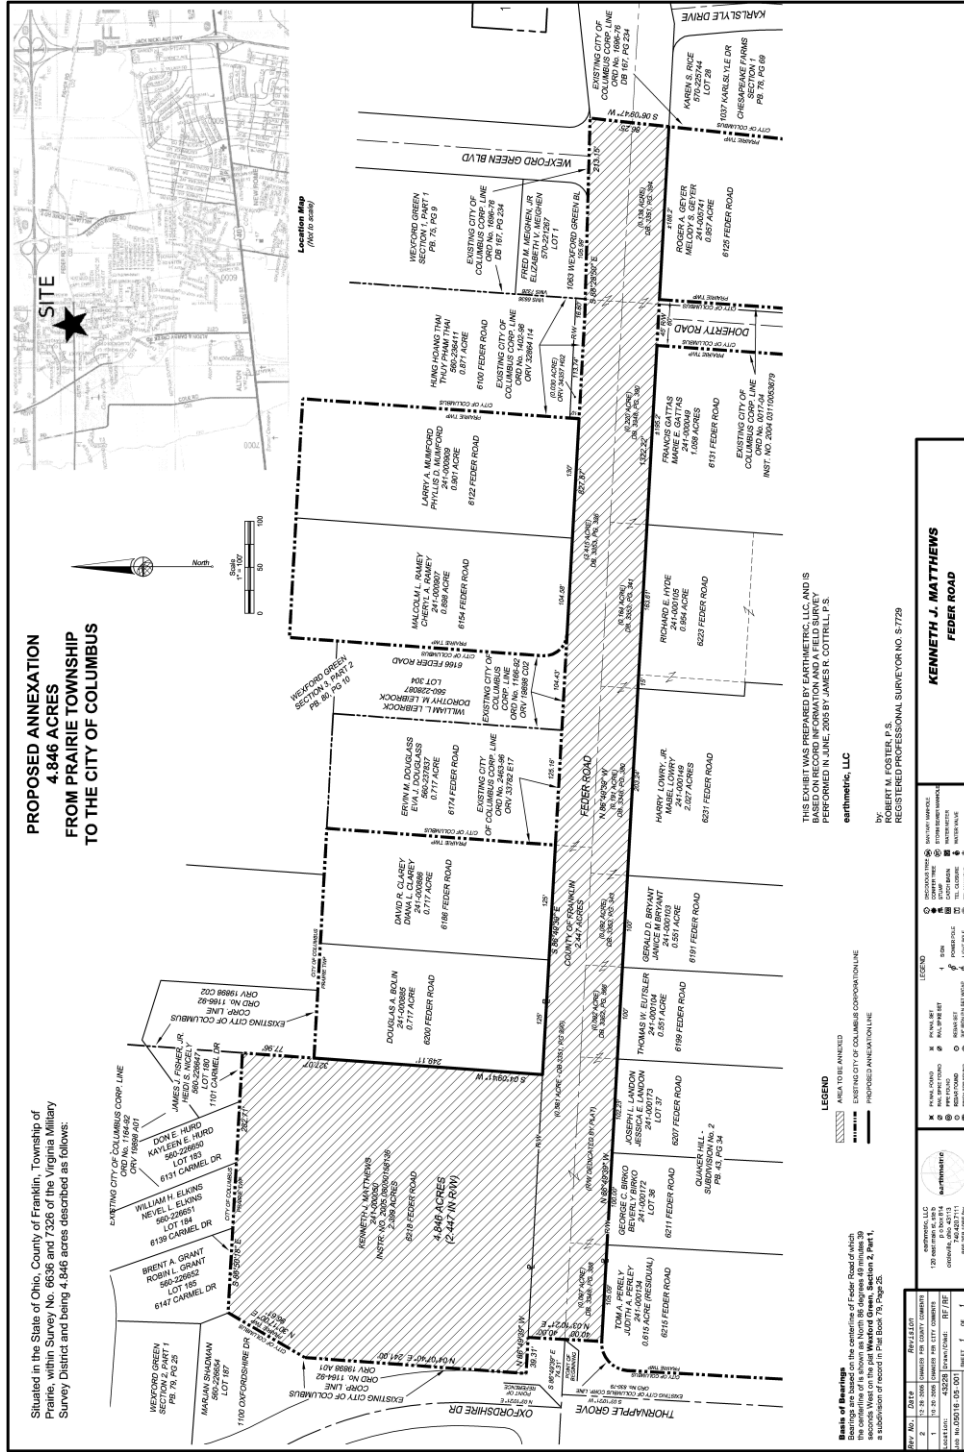

MAP ANNEXATION AN06-002 4.846 Acres in Prairie Township Kenneth J. Matthews

**KENNETH J. MATTHEWS
FEDER ROAD**