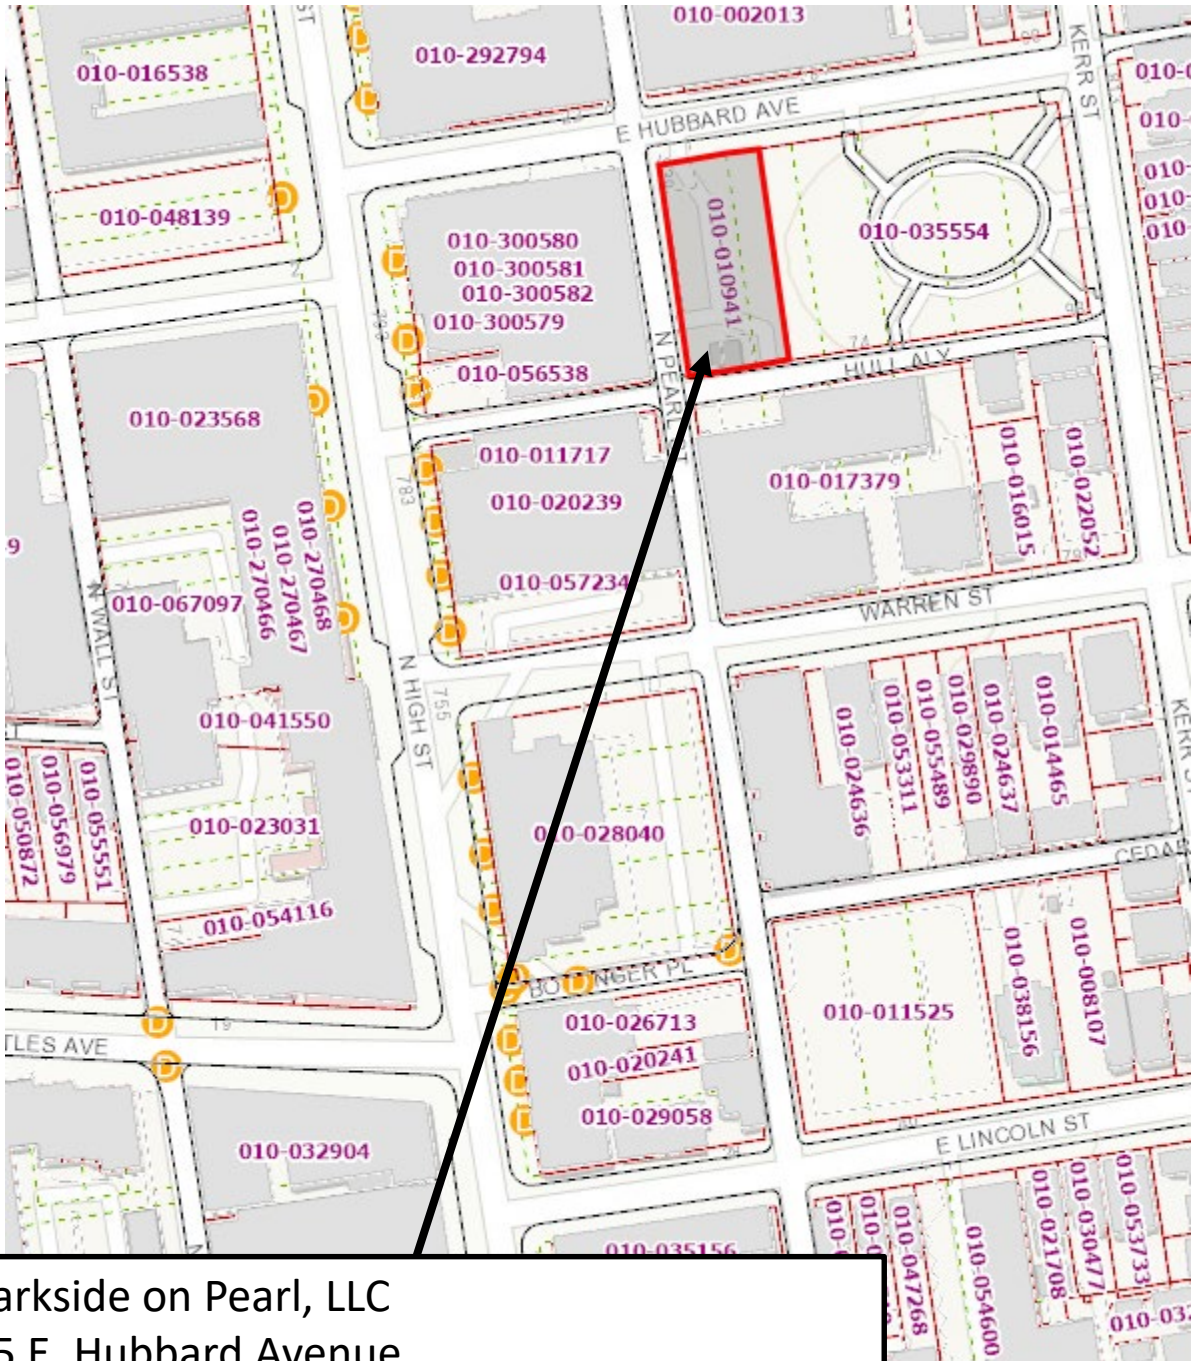

Parkside on Pearl, LLC
Enterprise Zone
Project Site Map

Parkside on Pearl, LLC
35 E. Hubbard Avenue
Zip Code: 43201
Parcel: 010-010941