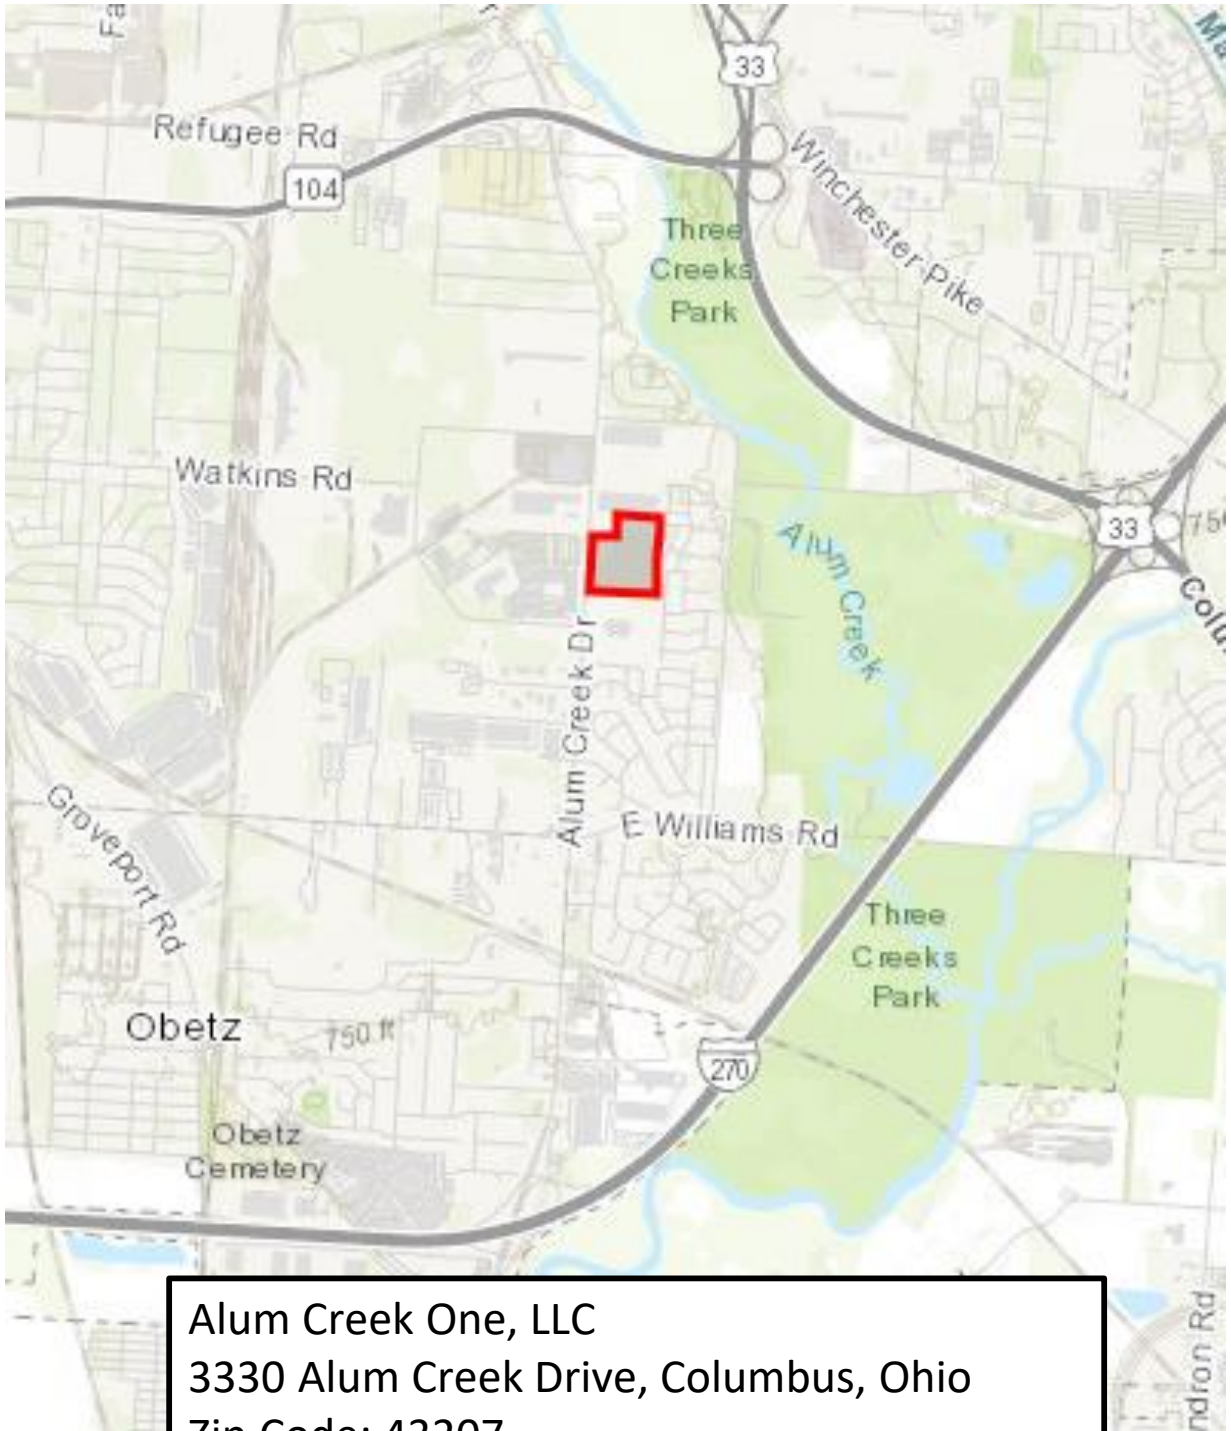

# Alum Creek One, LLC Project Site Map

Alum Creek One, LLC  
3330 Alum Creek Drive, Columbus, Ohio  
Zip Code: 43207  
Parcels: 530-156581

April, 2022