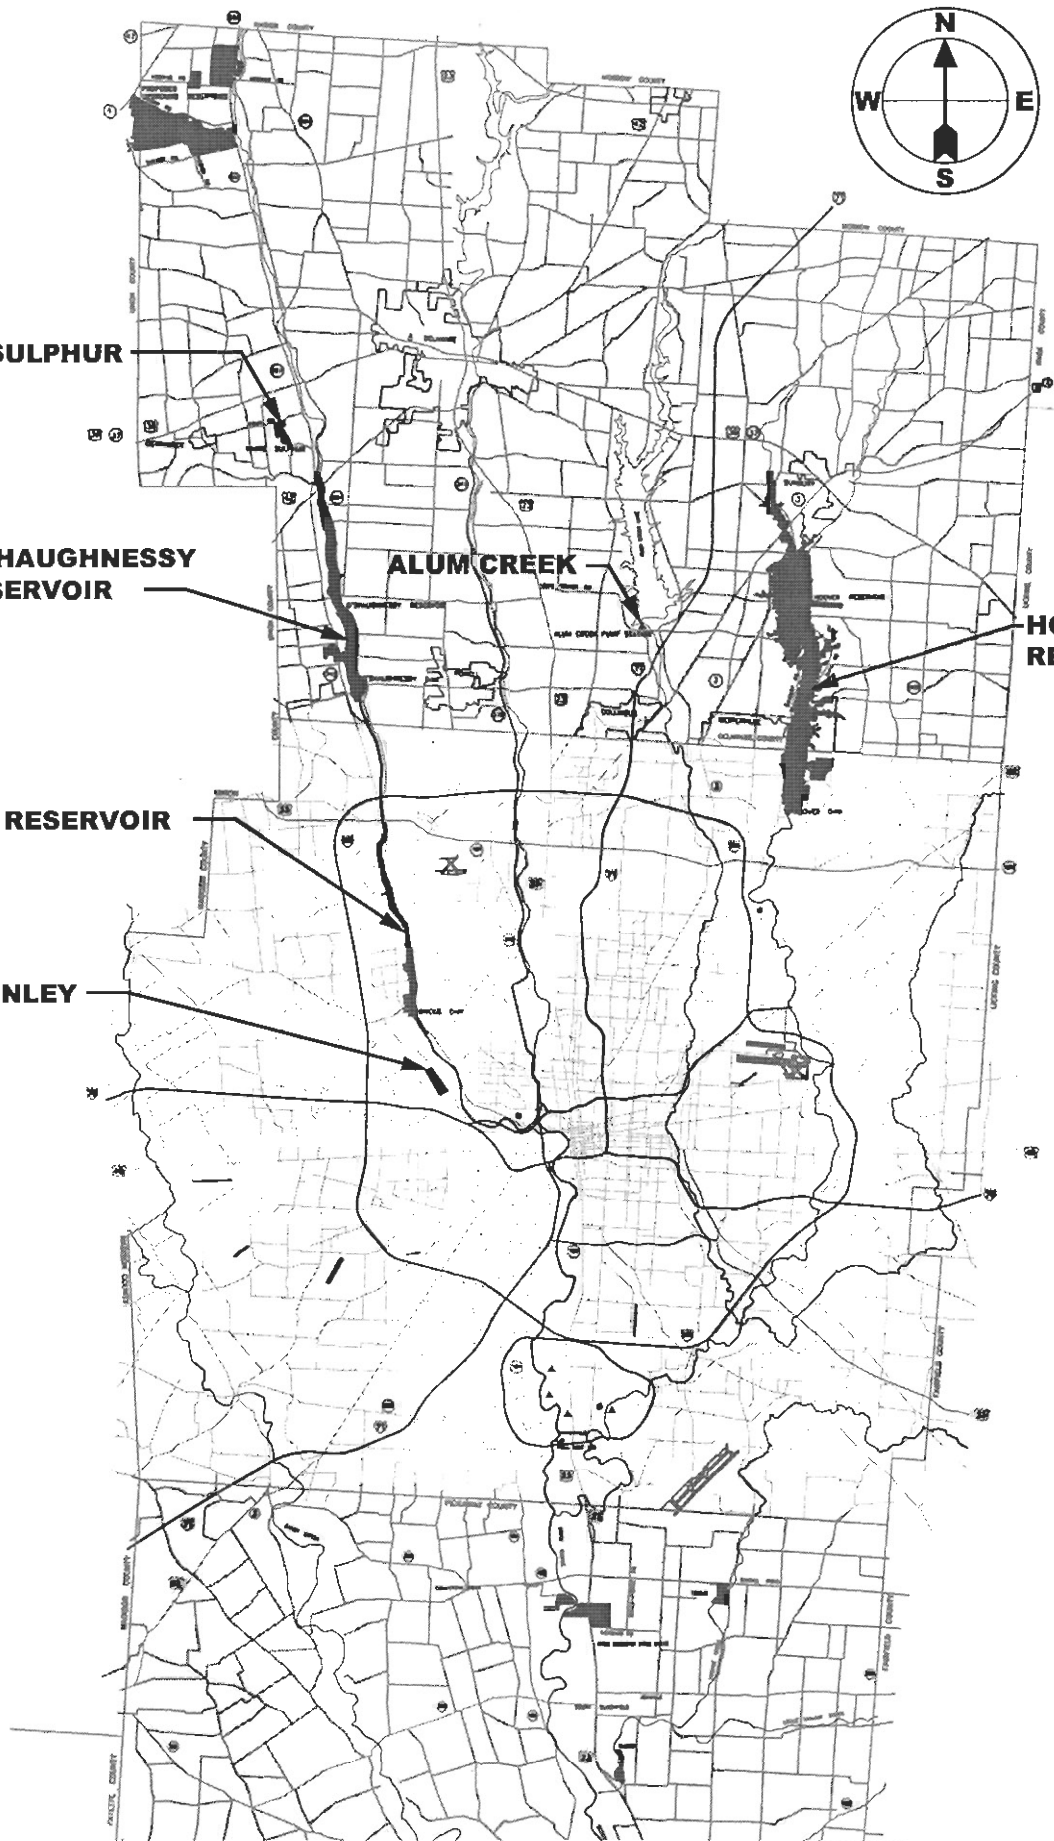

WHITE SULPHUR

**O'SHAUGHNESSY
RESERVOIR**

ALUM CREEK

**HOOVER
RESERVOIR**

GRIGGS RESERVOIR

McKINLEY

**CITY OF COLUMBUS
DIVISION OF WATER
VICINITY MAP**