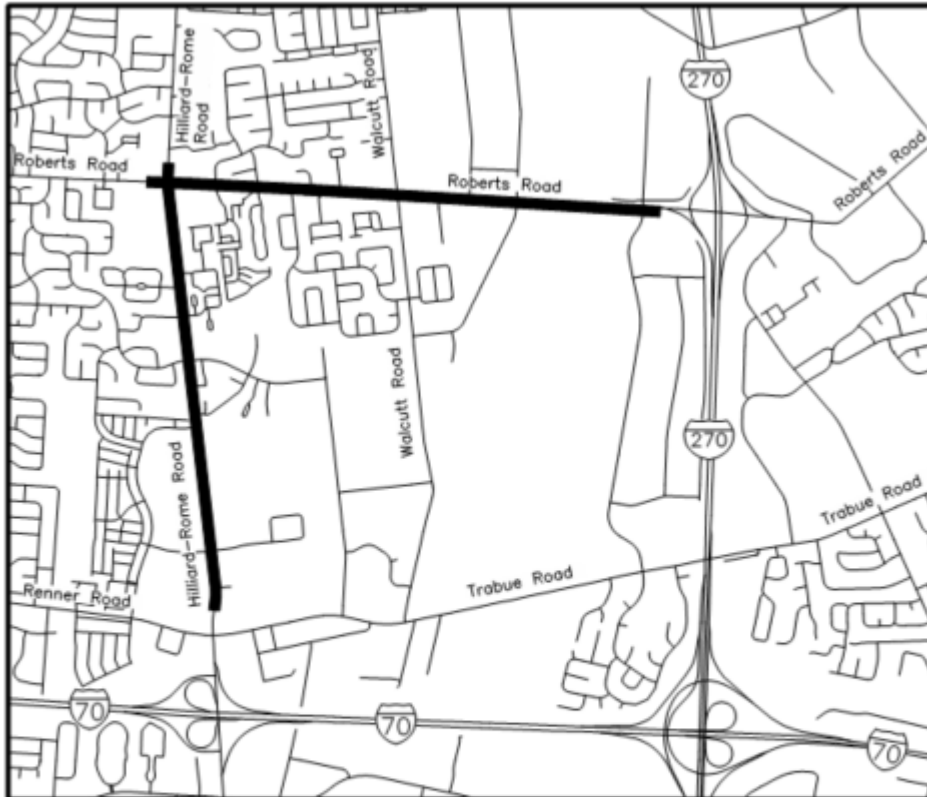

545018-100000 Signals - Flashing Yellow Arrow Implementation Pilot

LOCATION MAP

P.O.B. = LATITUDE: 39°58'57" N LONGITUDE: 83°09'03" W

Scale 1" = 2000'

PORTIONS TO BE IMPROVED: 