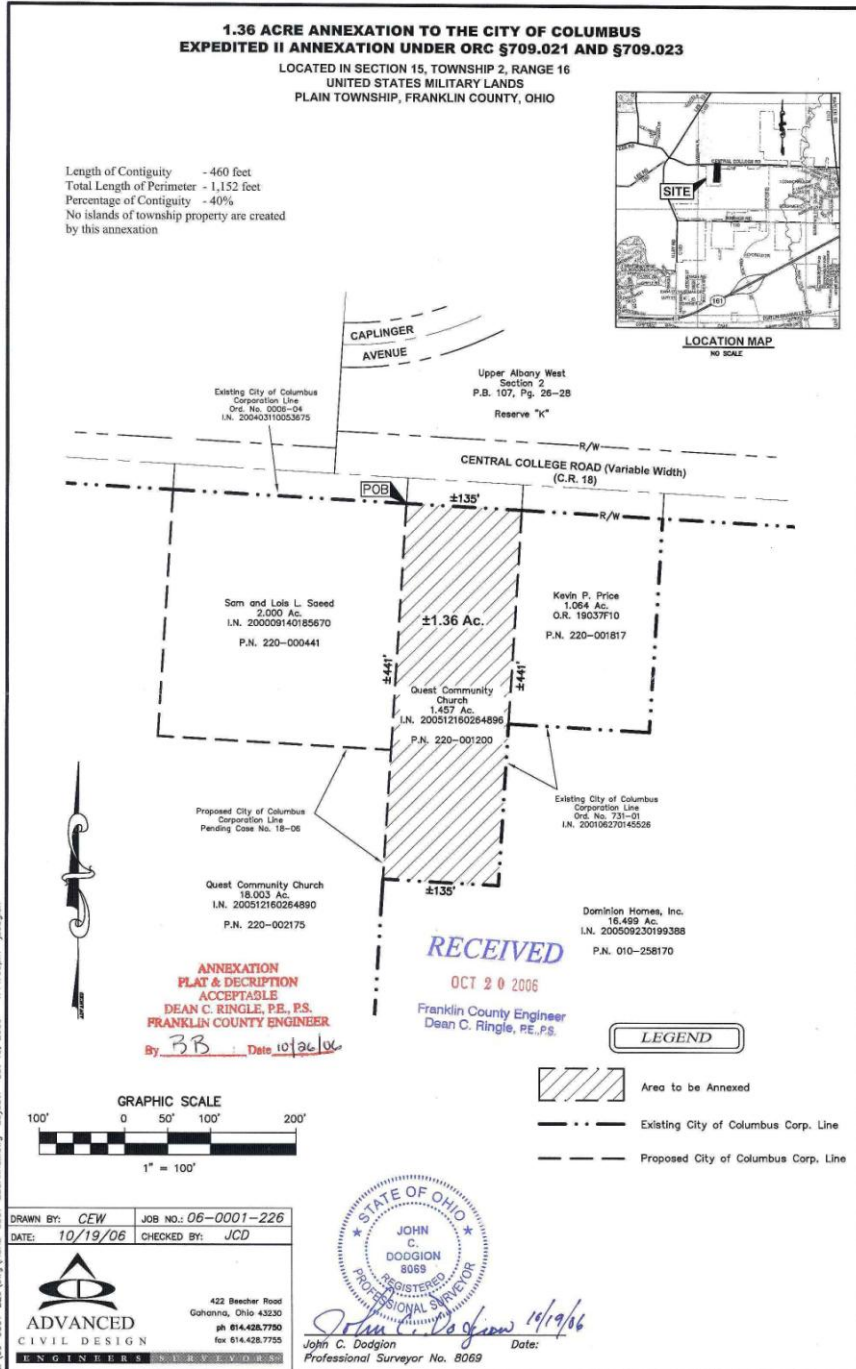

MAP

ANNEXATION AN06-013

1.36 Acres in Plain Township

Quest Community Church

Z:\06-0001-226\Map_V\06-0001-226Annex.dwg Layout1 Oct 19, 2006 - 11:14:08am jcdgion