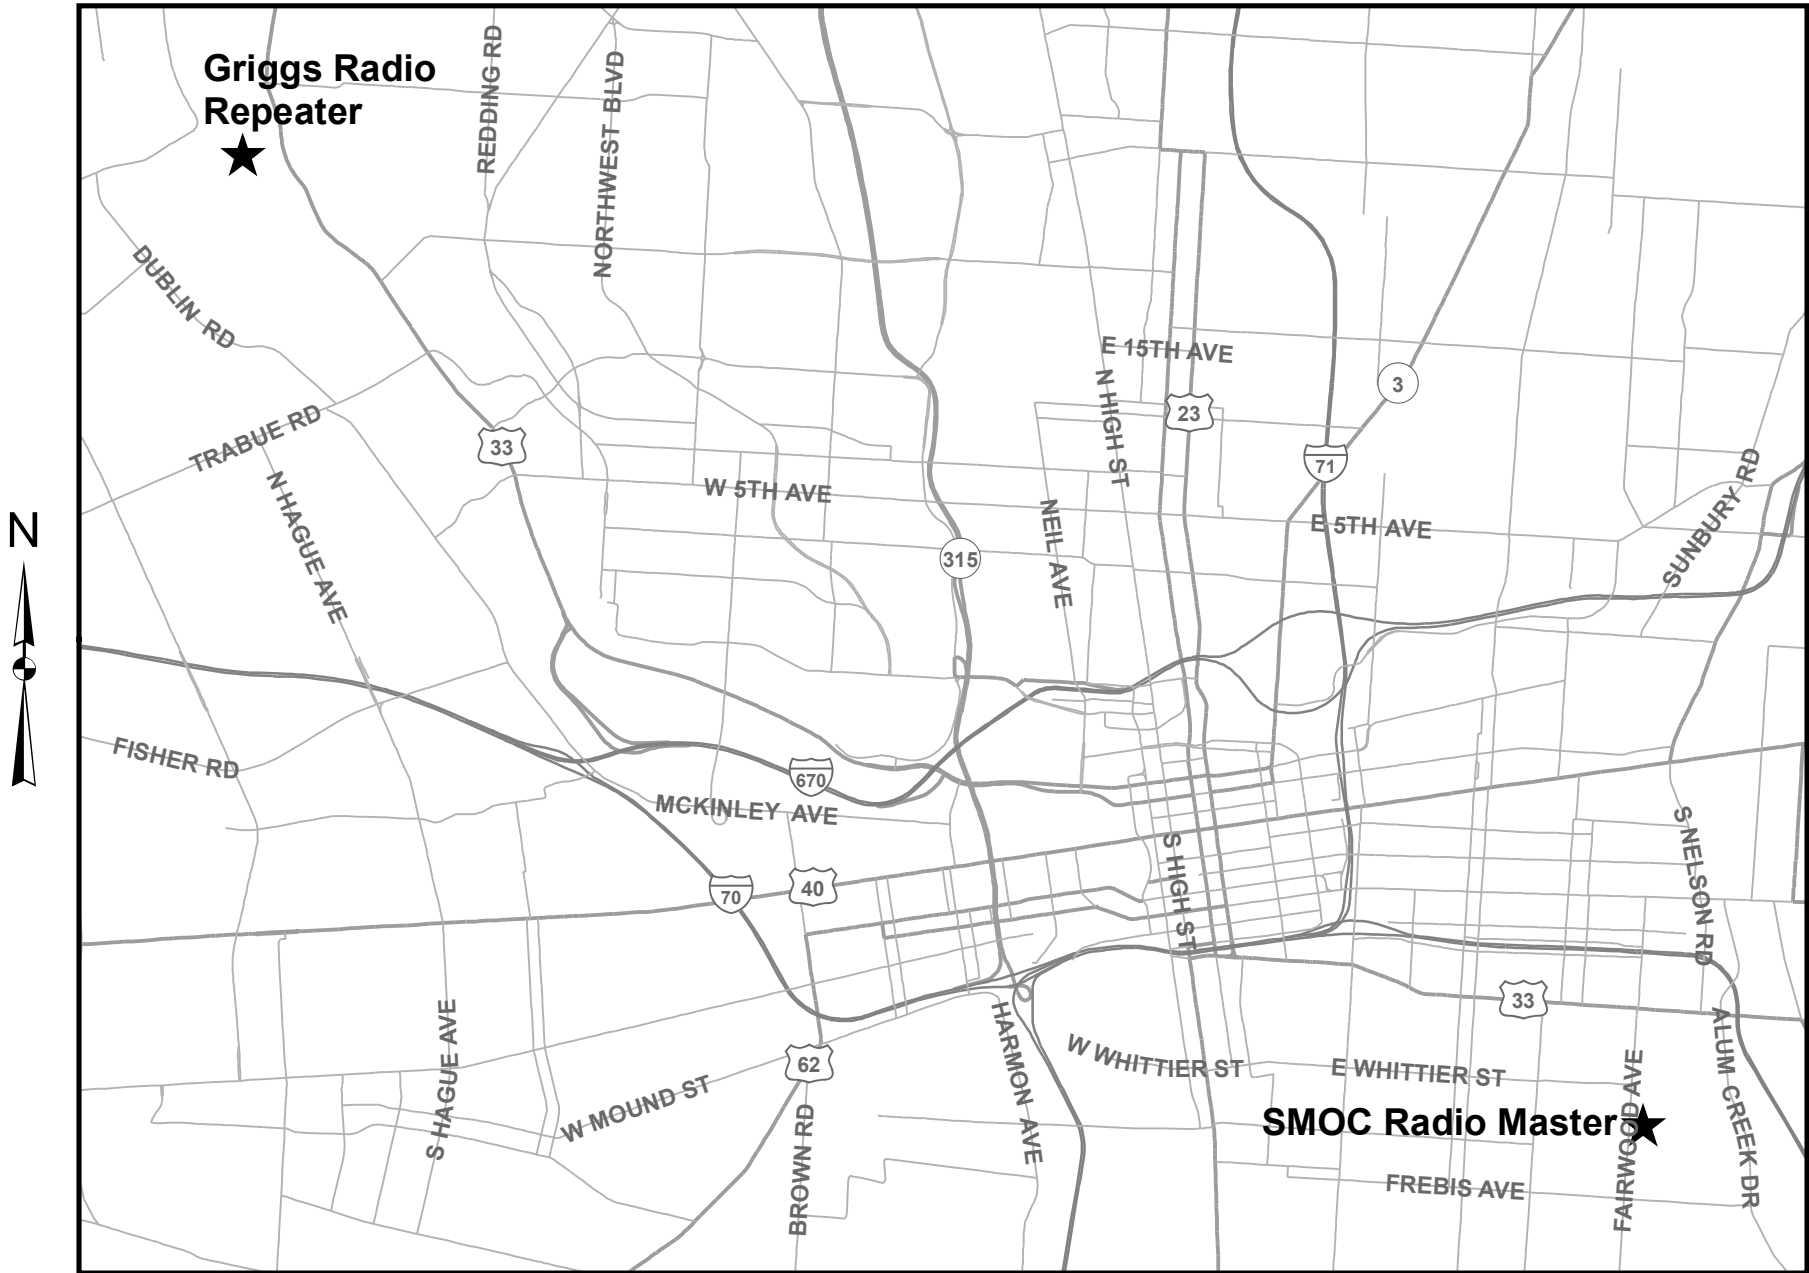

Fairwood/Griggs Radio Replacement
CIP 650580-100000

LOCATION MAP
NOT TO SCALE