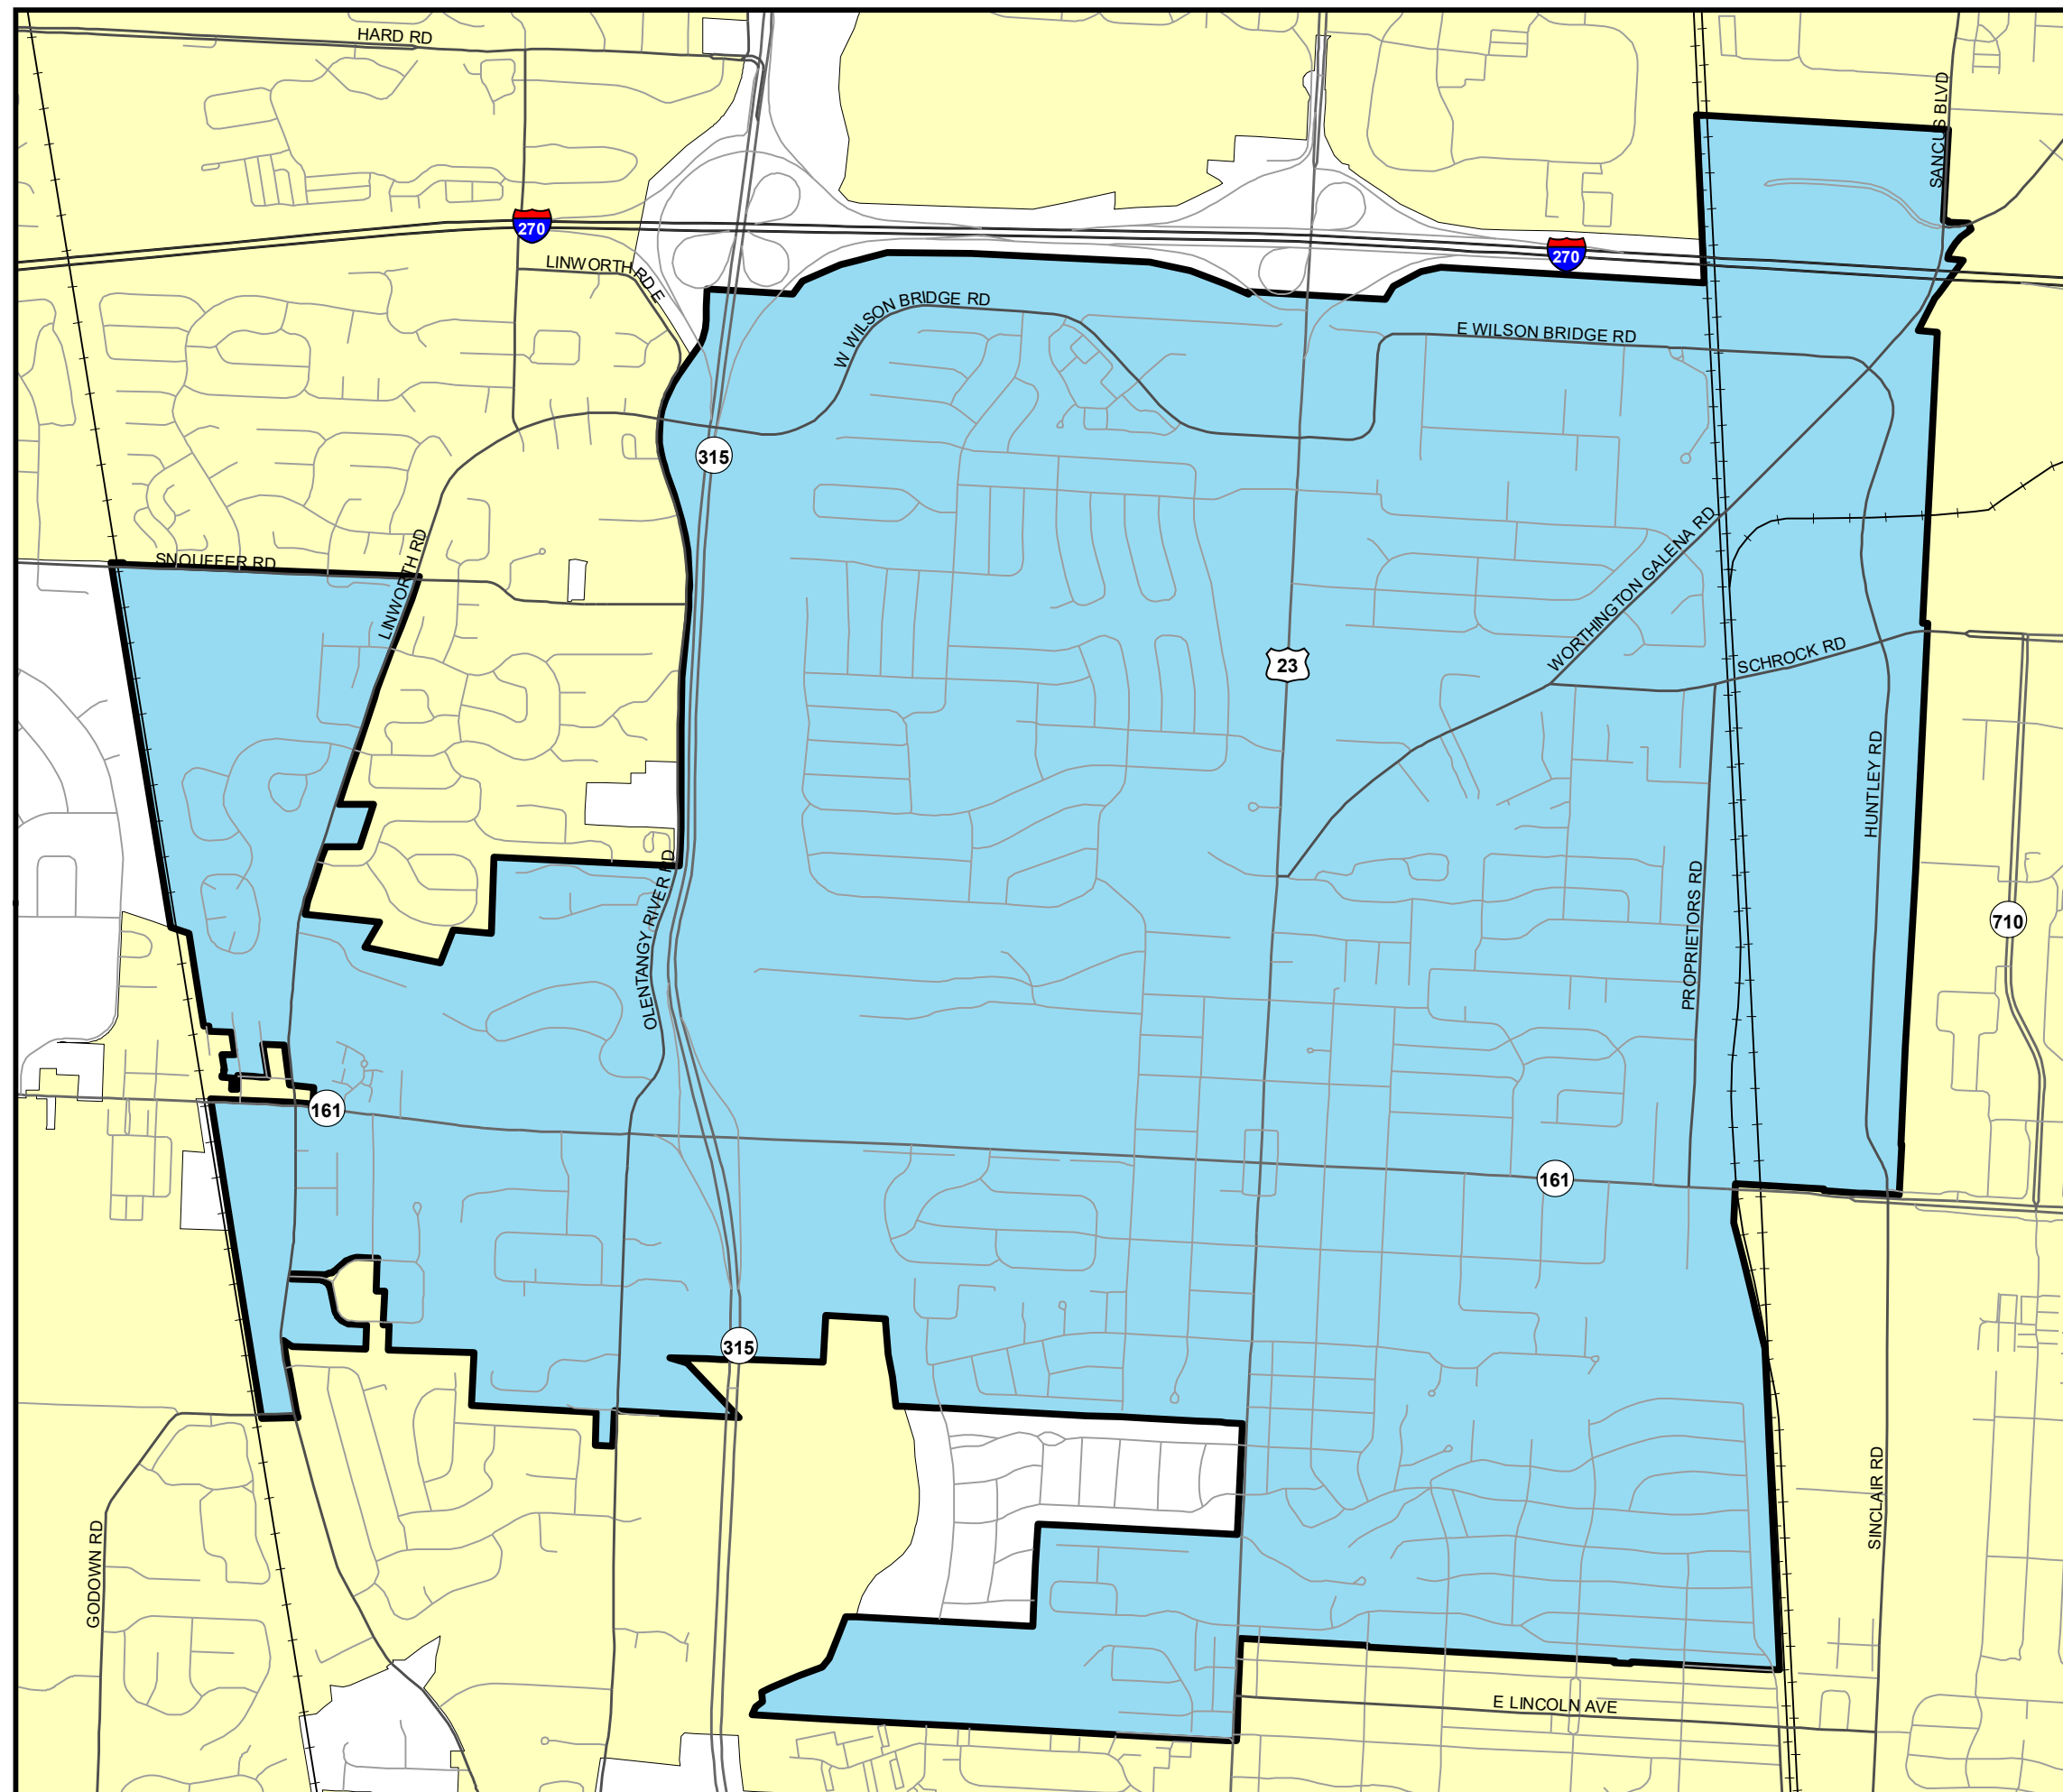

Exhibit A: Worthington Water Service Boundary

-  Worthington Sewer Service Area
-  City of Columbus