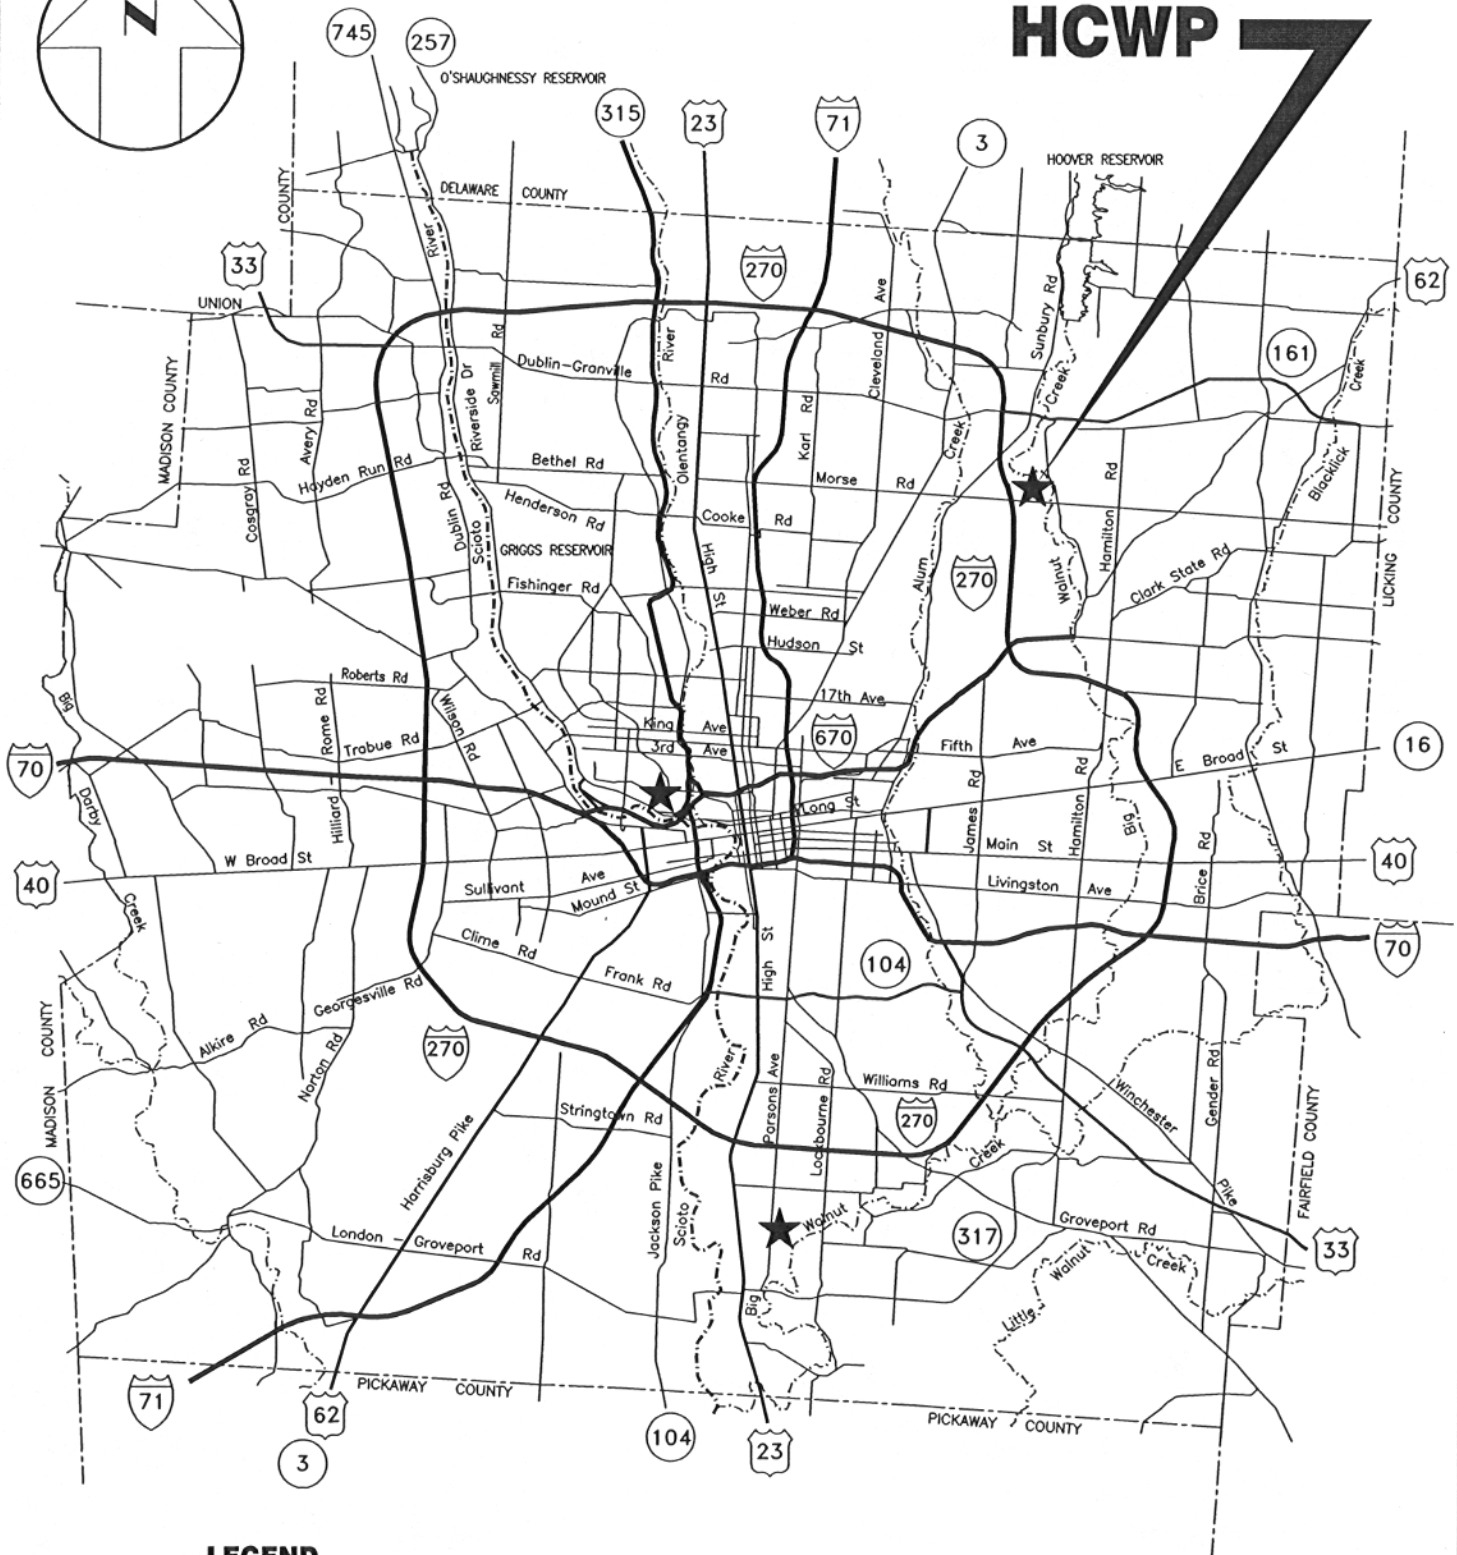

# HCWP 7

### LEGEND

**HCWP = HAP CREMEAN WATER PLANT**

# CITY OF COLUMBUS DIVISION OF WATER VICINITY MAP