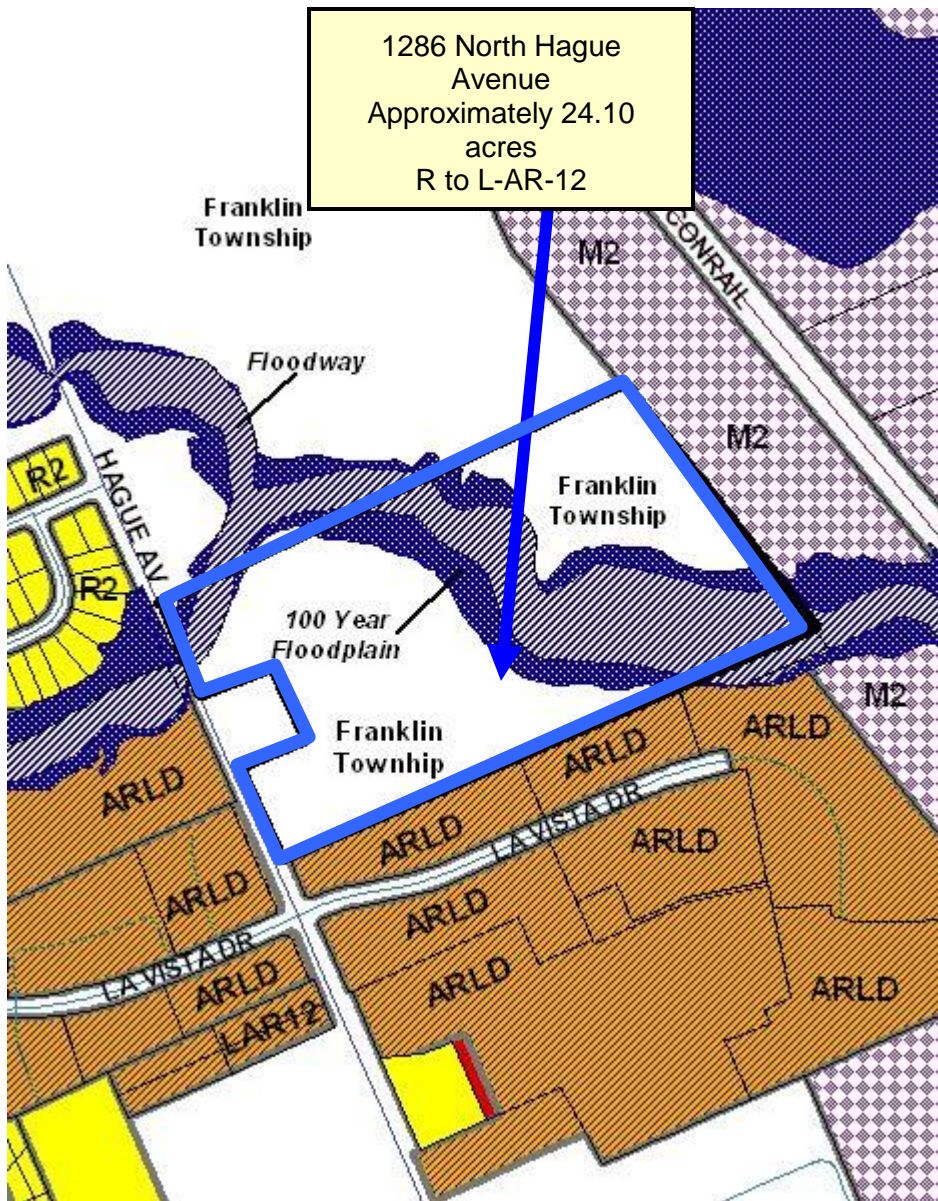

1286 North Hague Avenue
Approximately 24.10
acres
R to L-AR-12

Z04-078