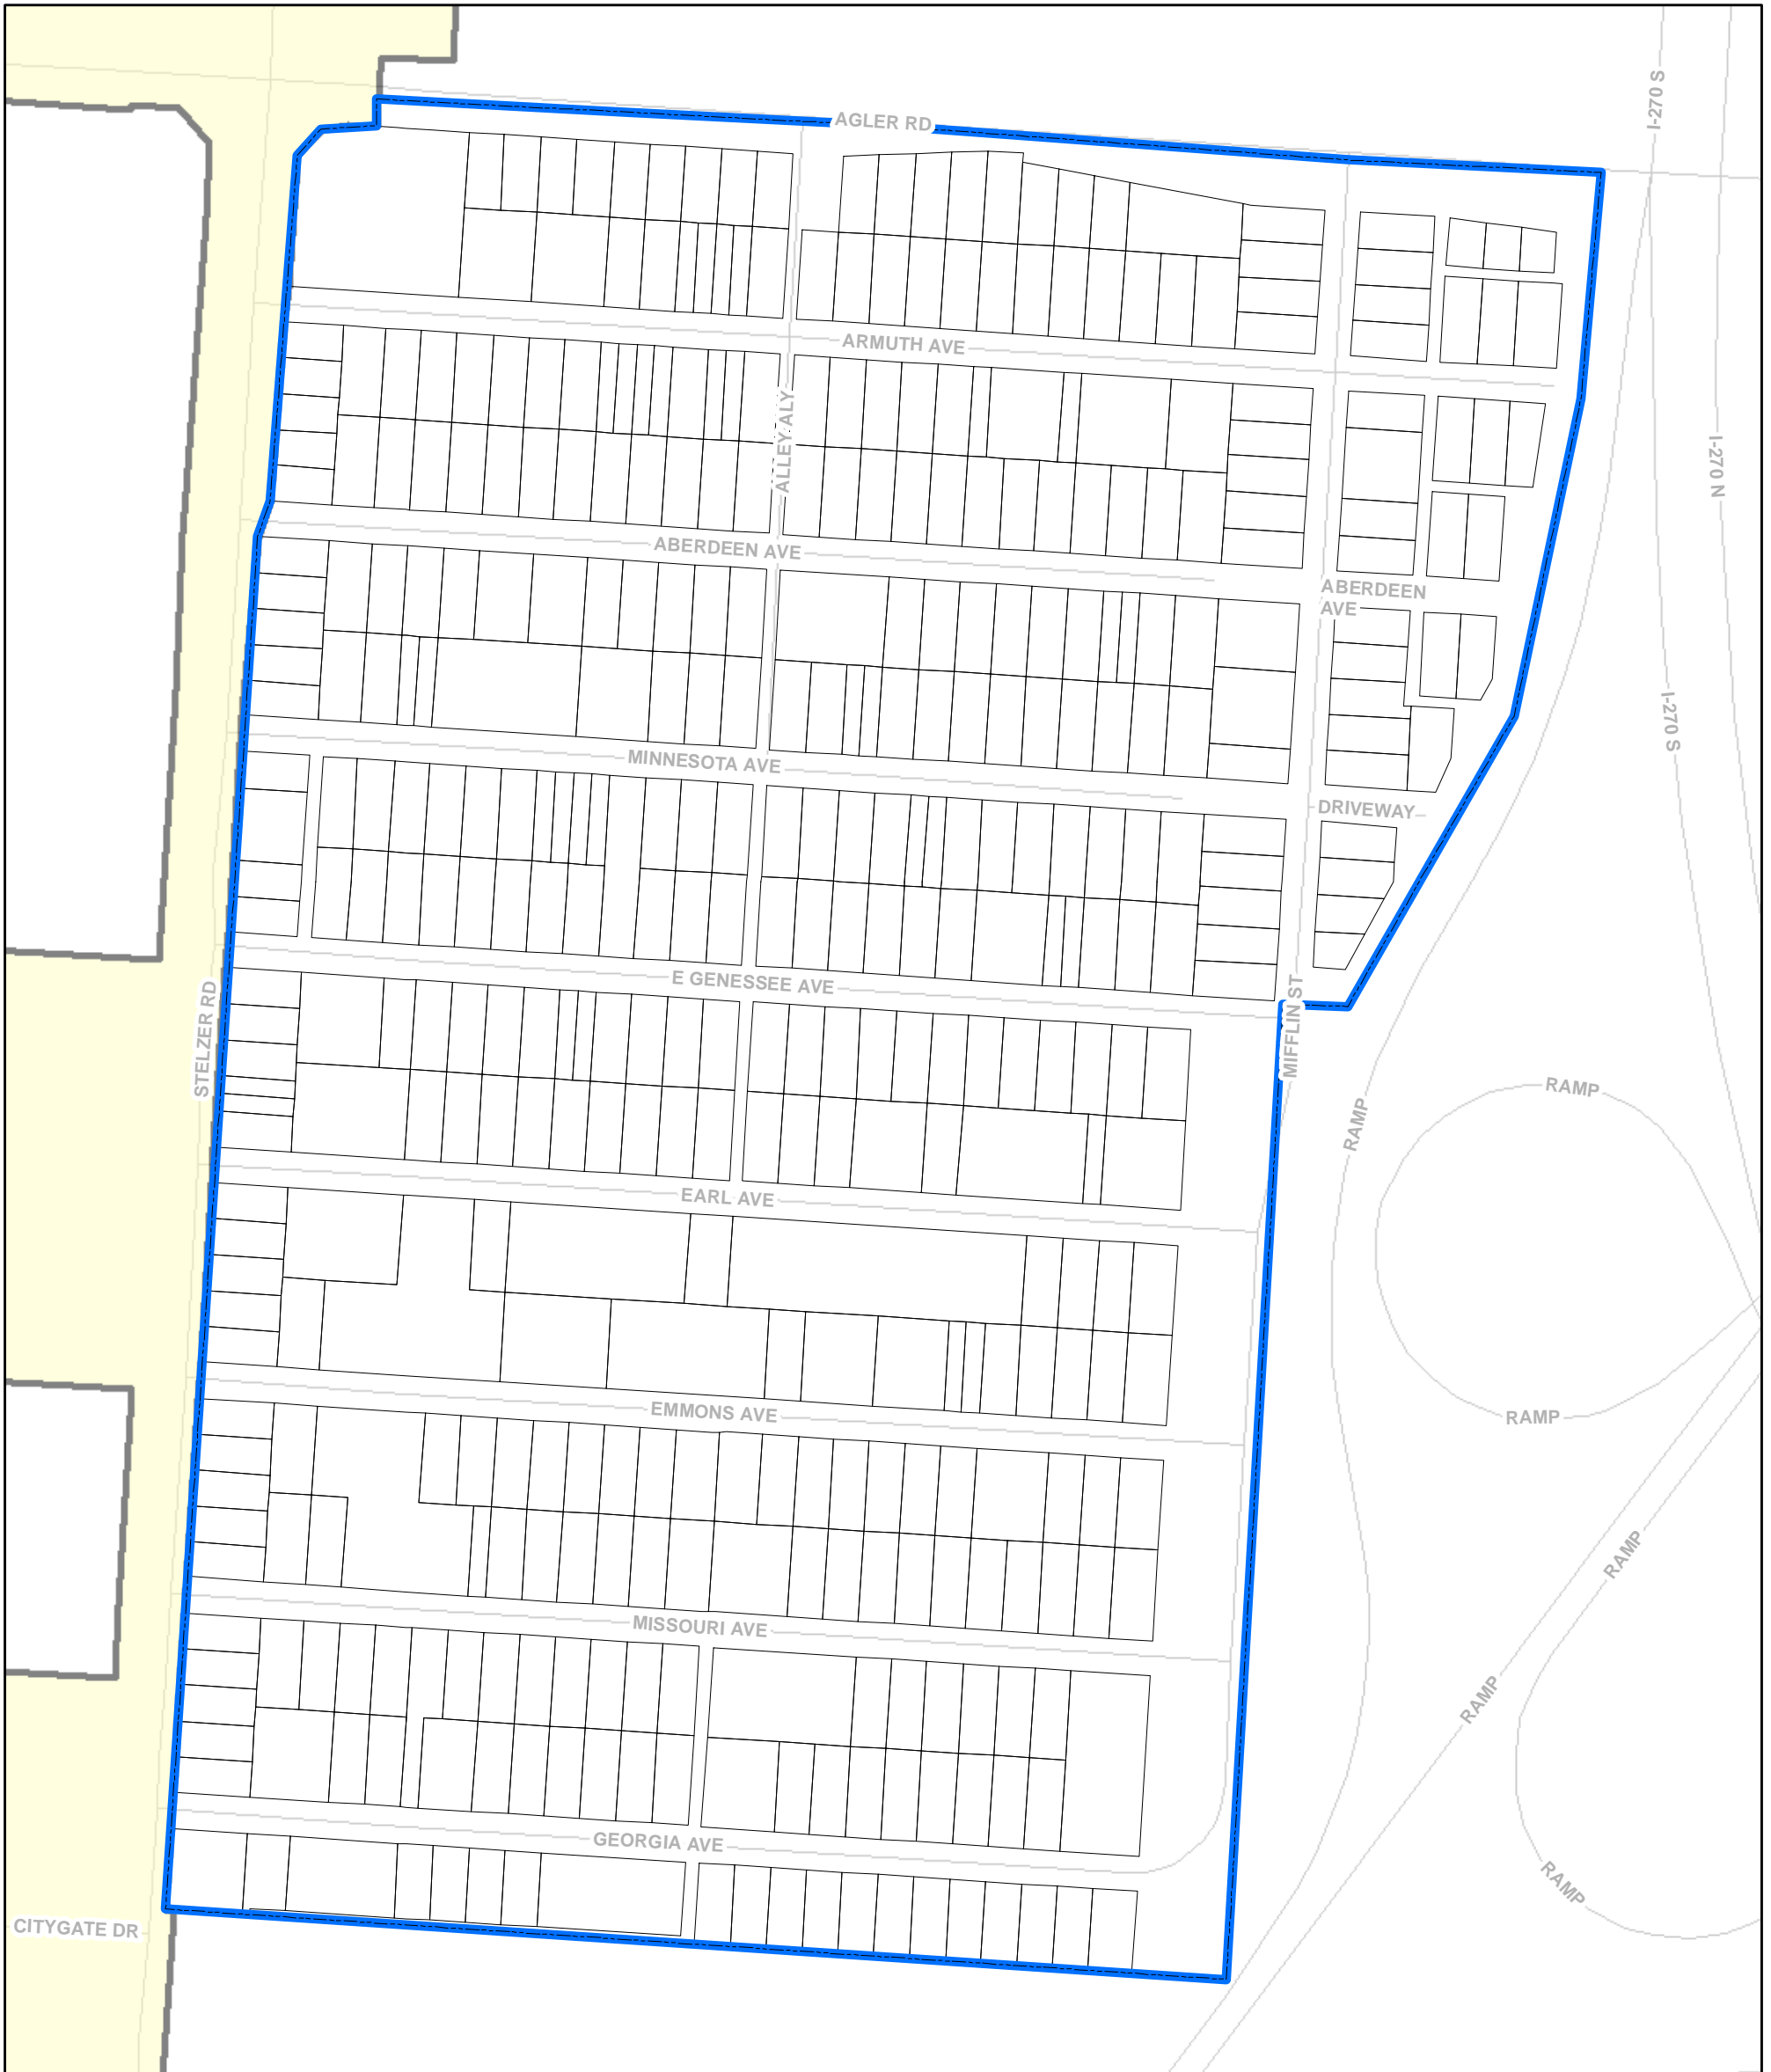

Leonard Park Water Contract Area

Legend

-  Leonard Park Water Contract Area
-  Columbus Corporate Boundary