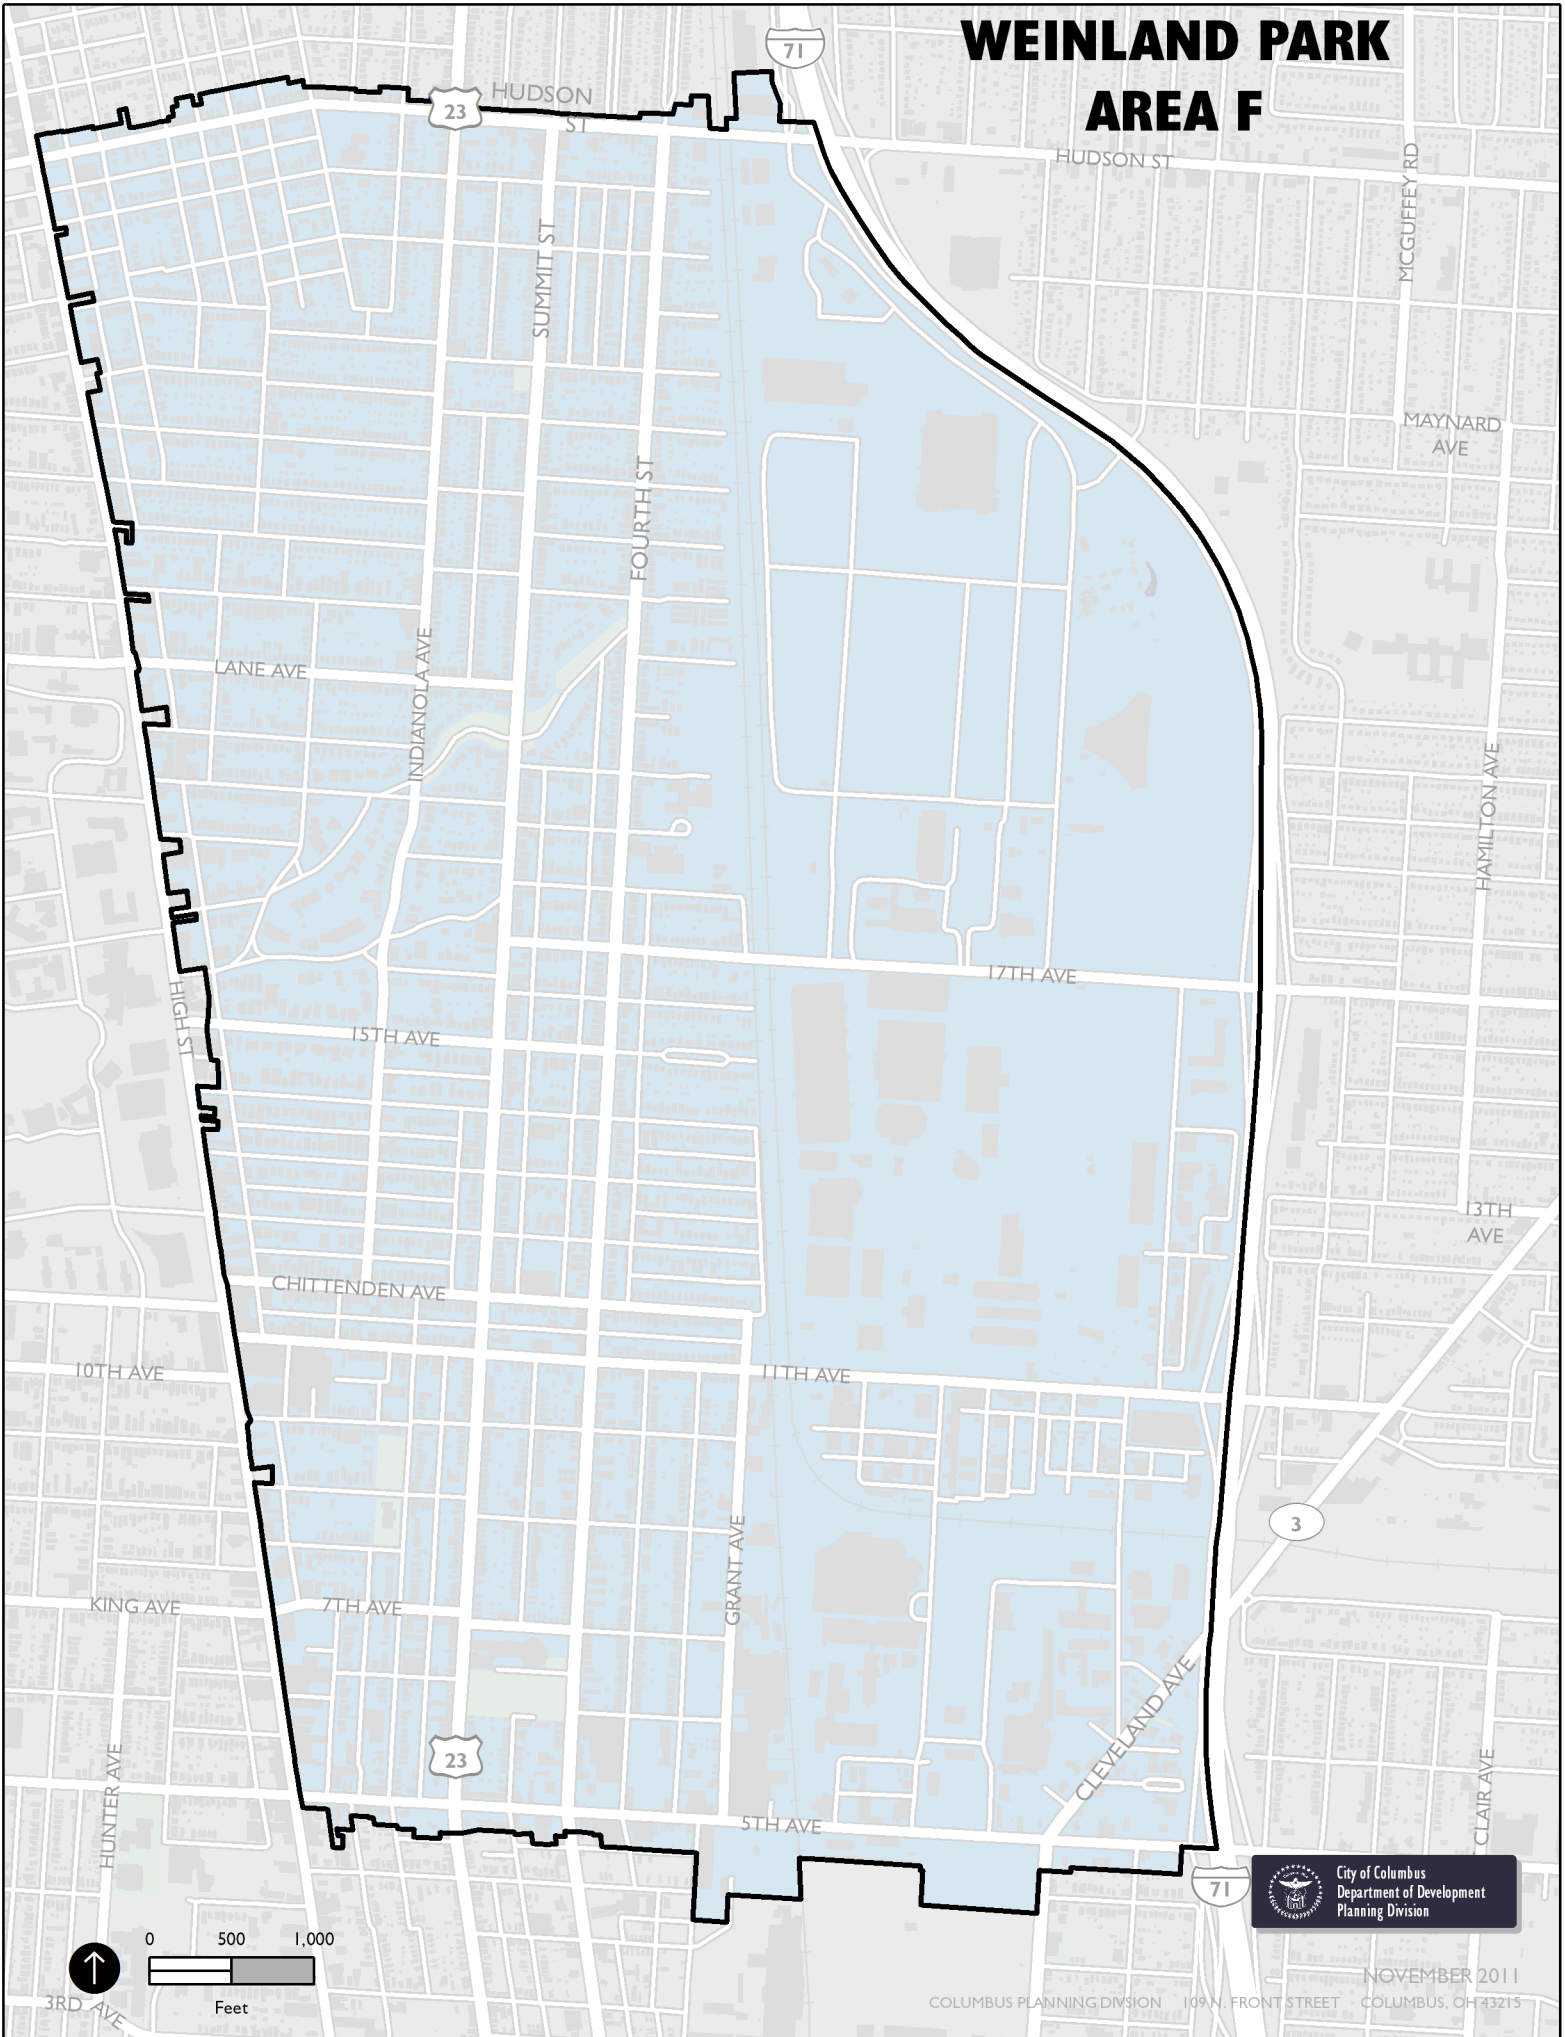

# WEINLAND PARK AREA F

City of Columbus  
Department of Development  
Planning Division

NOVEMBER 2011

COLUMBUS PLANNING DIVISION 109 N. FRONT STREET COLUMBUS, OH 43215