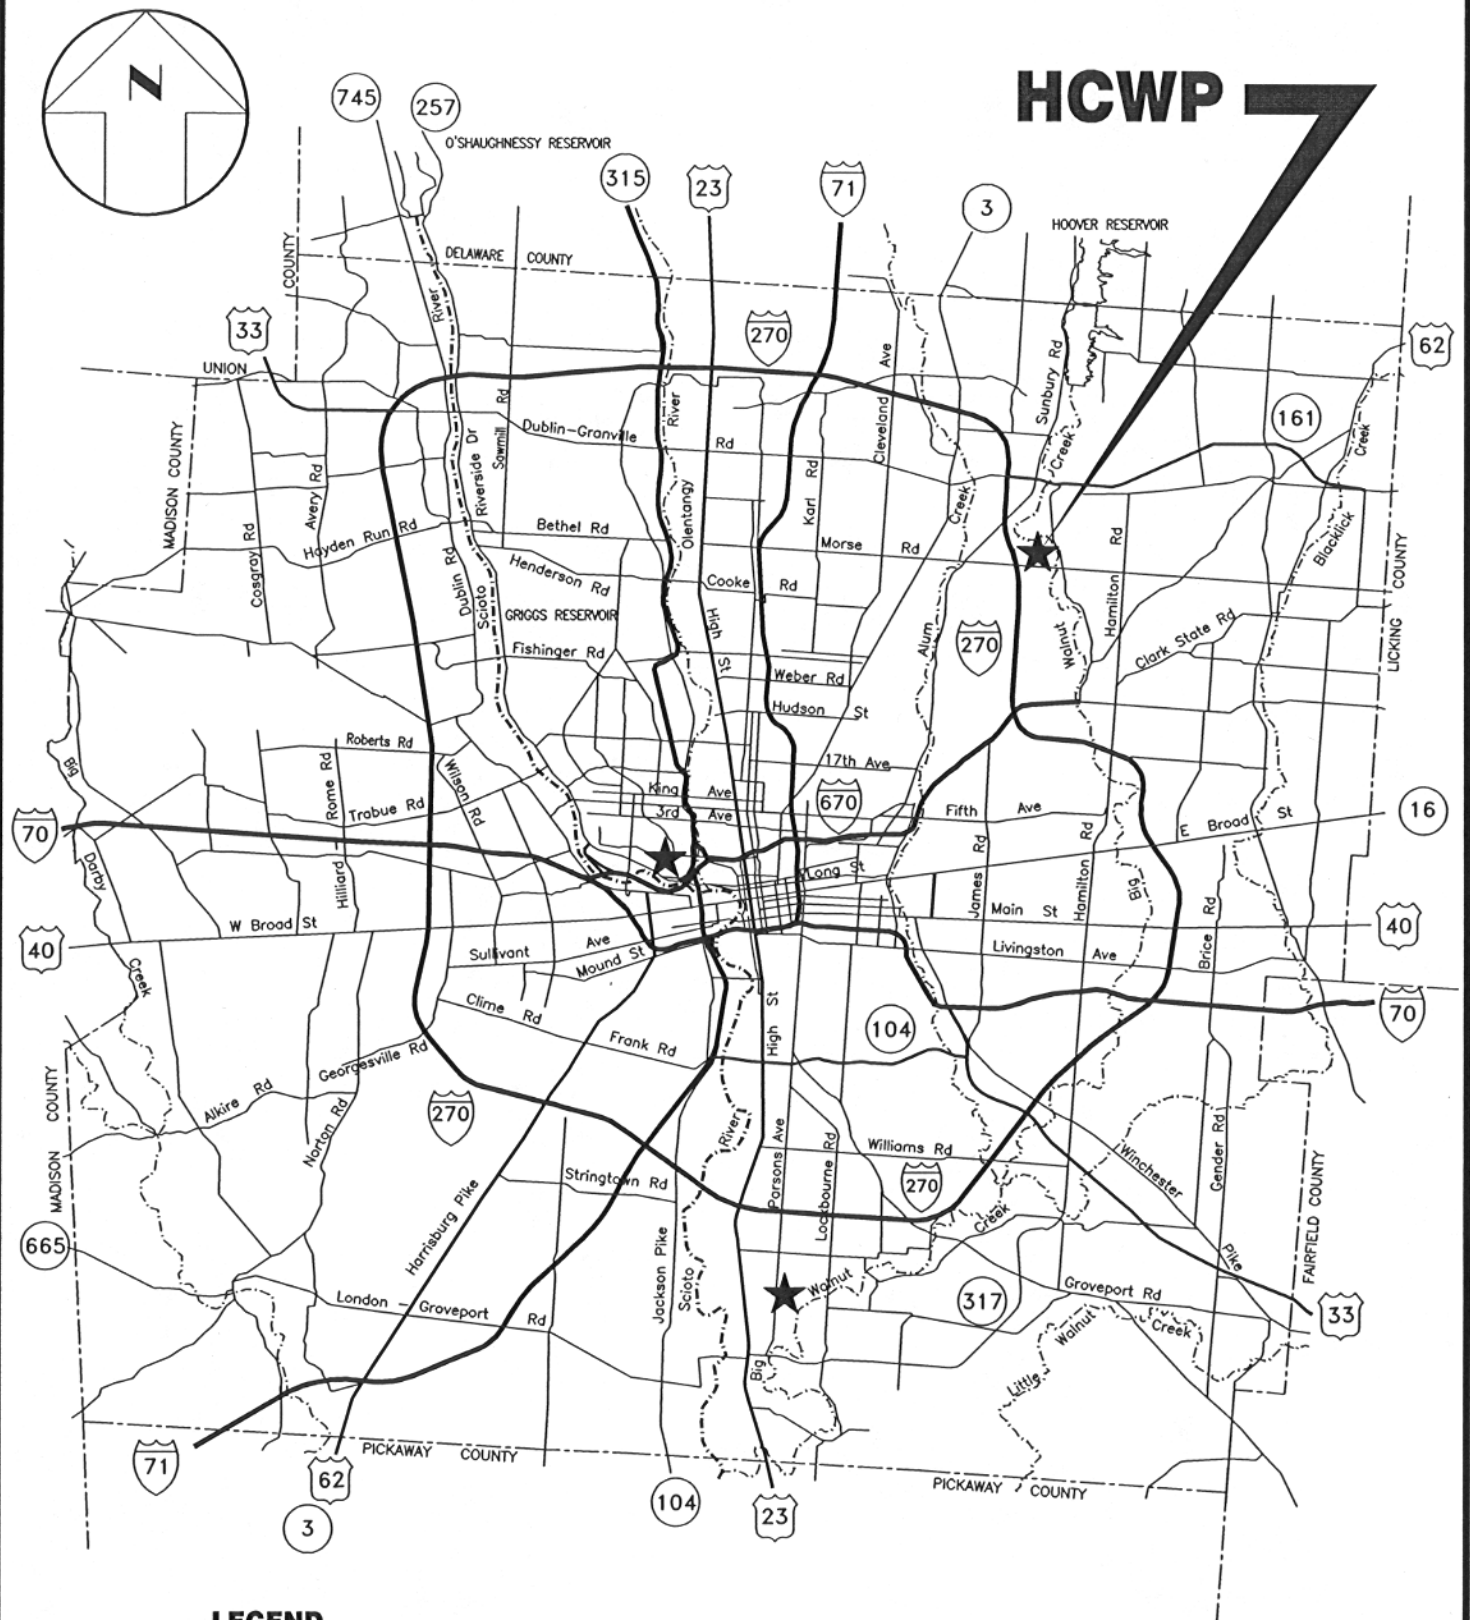

HCWP 7

LEGEND

HCWP = HAP CREMEAN WATER PLANT

CITY OF COLUMBUS DIVISION OF WATER VICINITY MAP