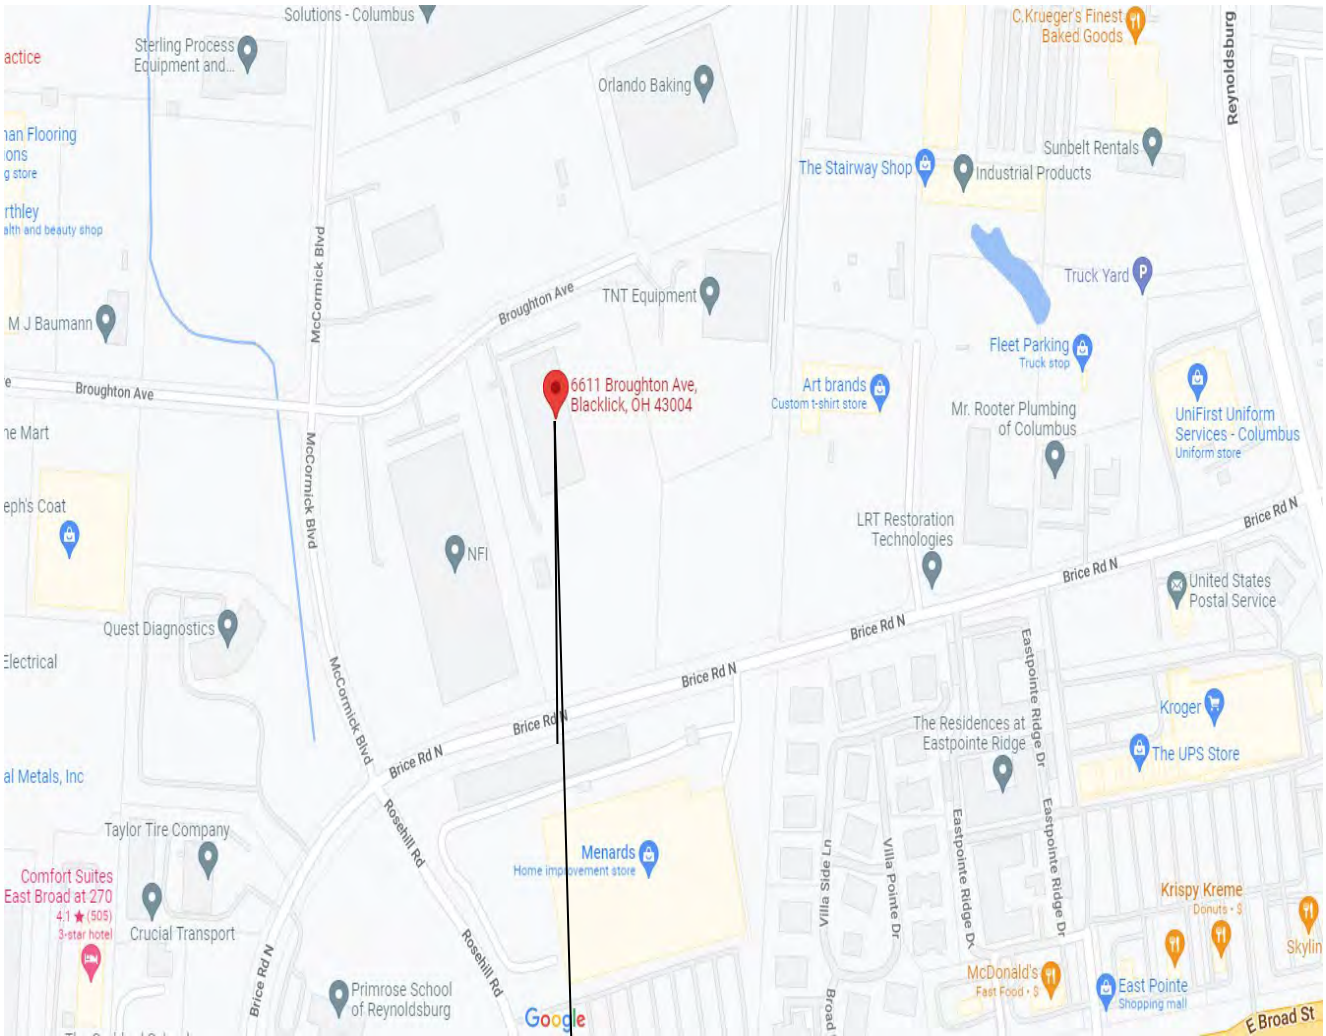

Broughton Investment, LLC and Xtreme Express, LLC Enterprise Zone Project Site Map

Broughton Investment, LLC & Xtreme Express, LLC
Project Site Map
Address: 6611 Broughton Avenue
Zip Code: 43213
Parcel No. 010-241763