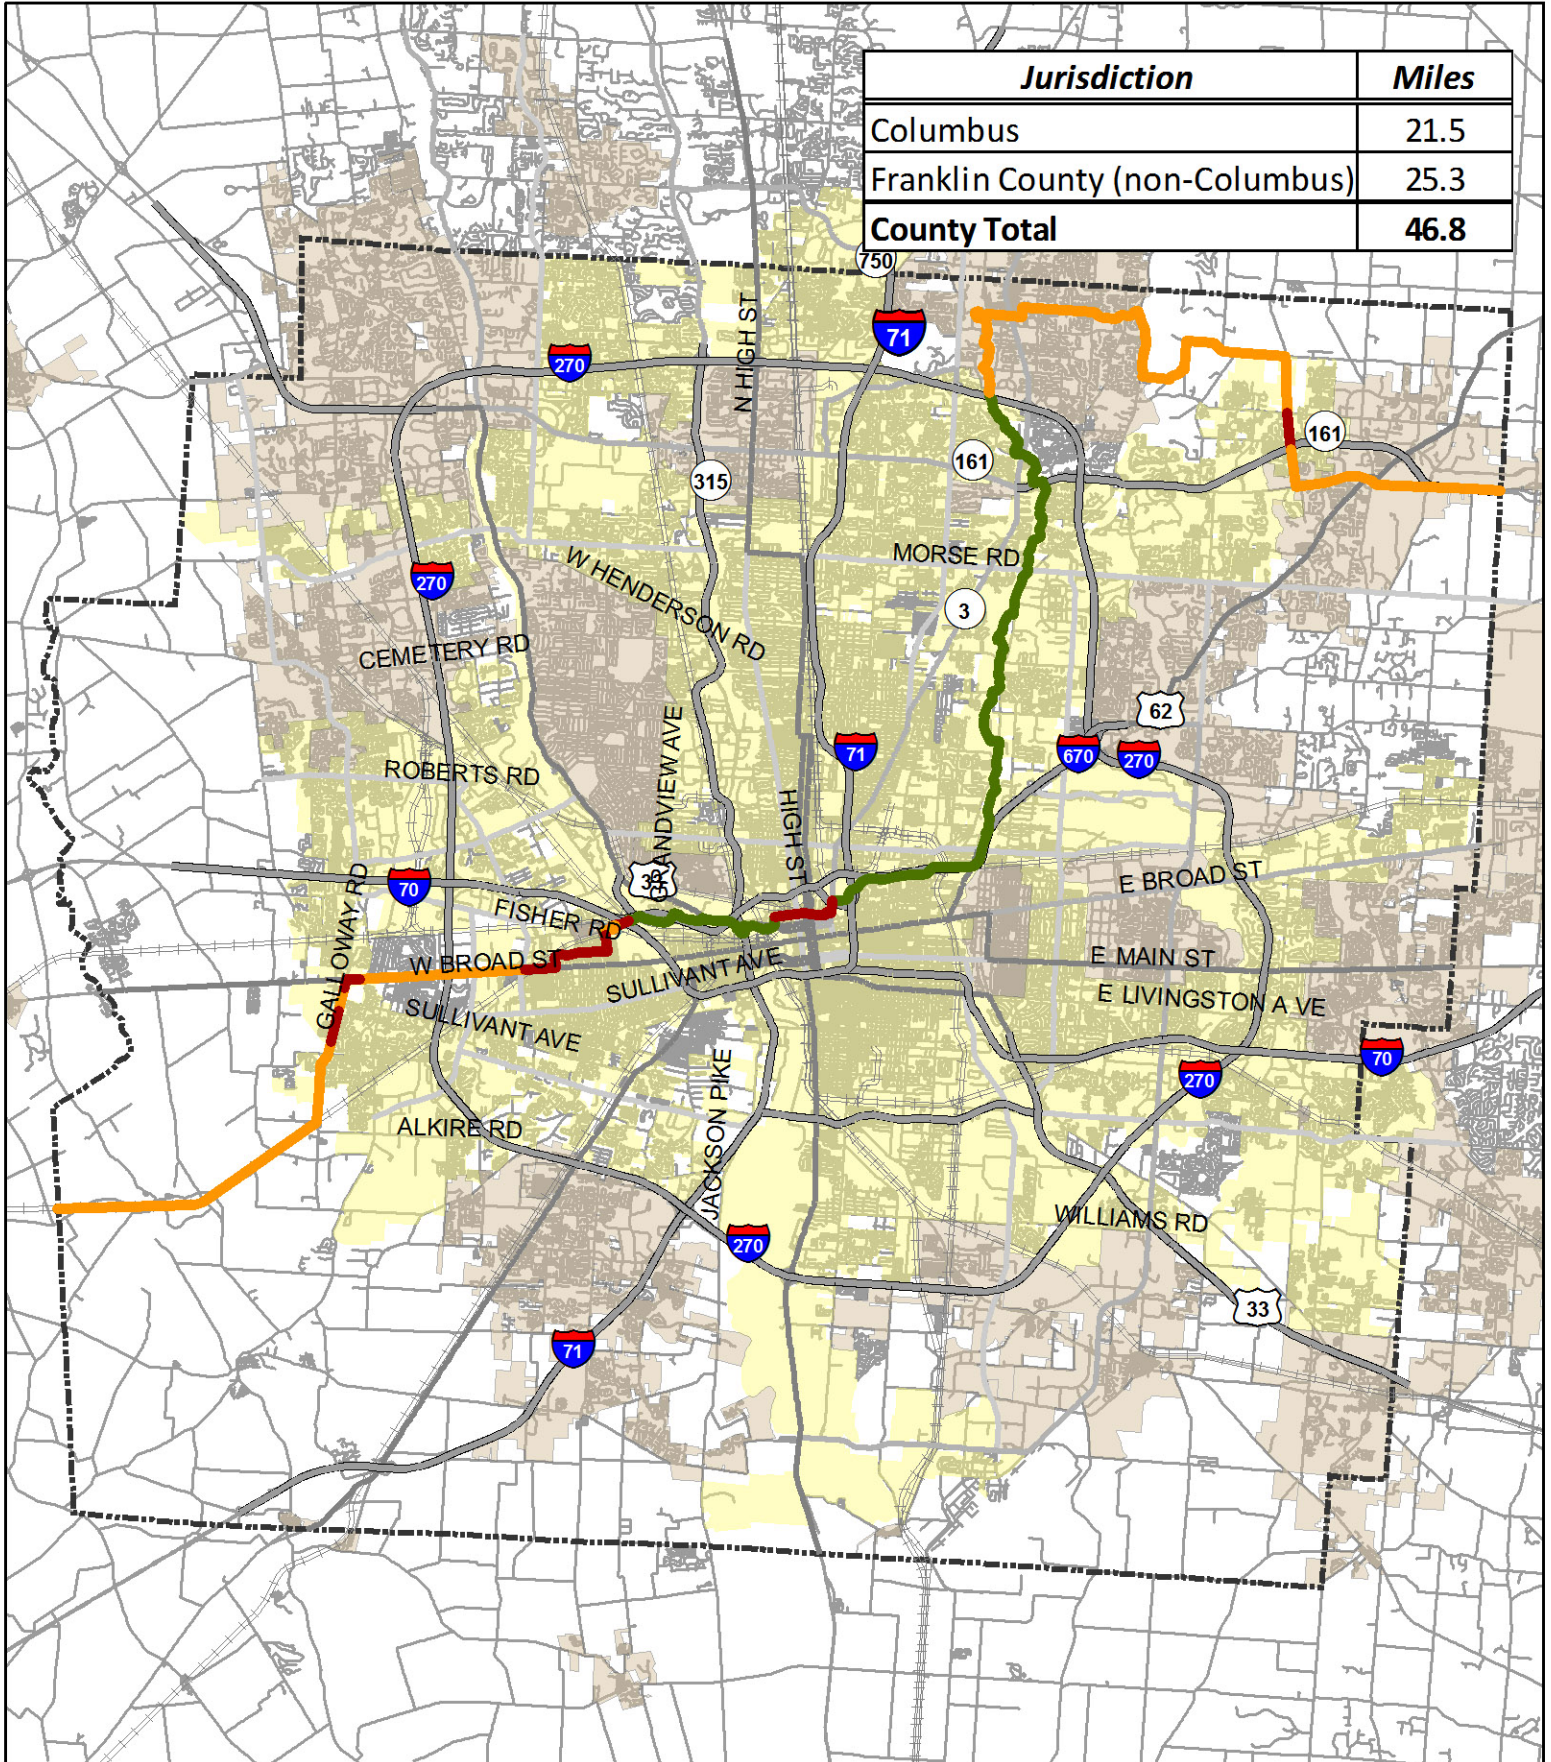

Proposed Routing for US AASHTO Bike Route 50 in Franklin County

Legend

- Bike Route - Columbus (5.2 miles)
- Shared Use Path - Columbus (16.3 miles)
- Other Franklin County (25.3 miles)