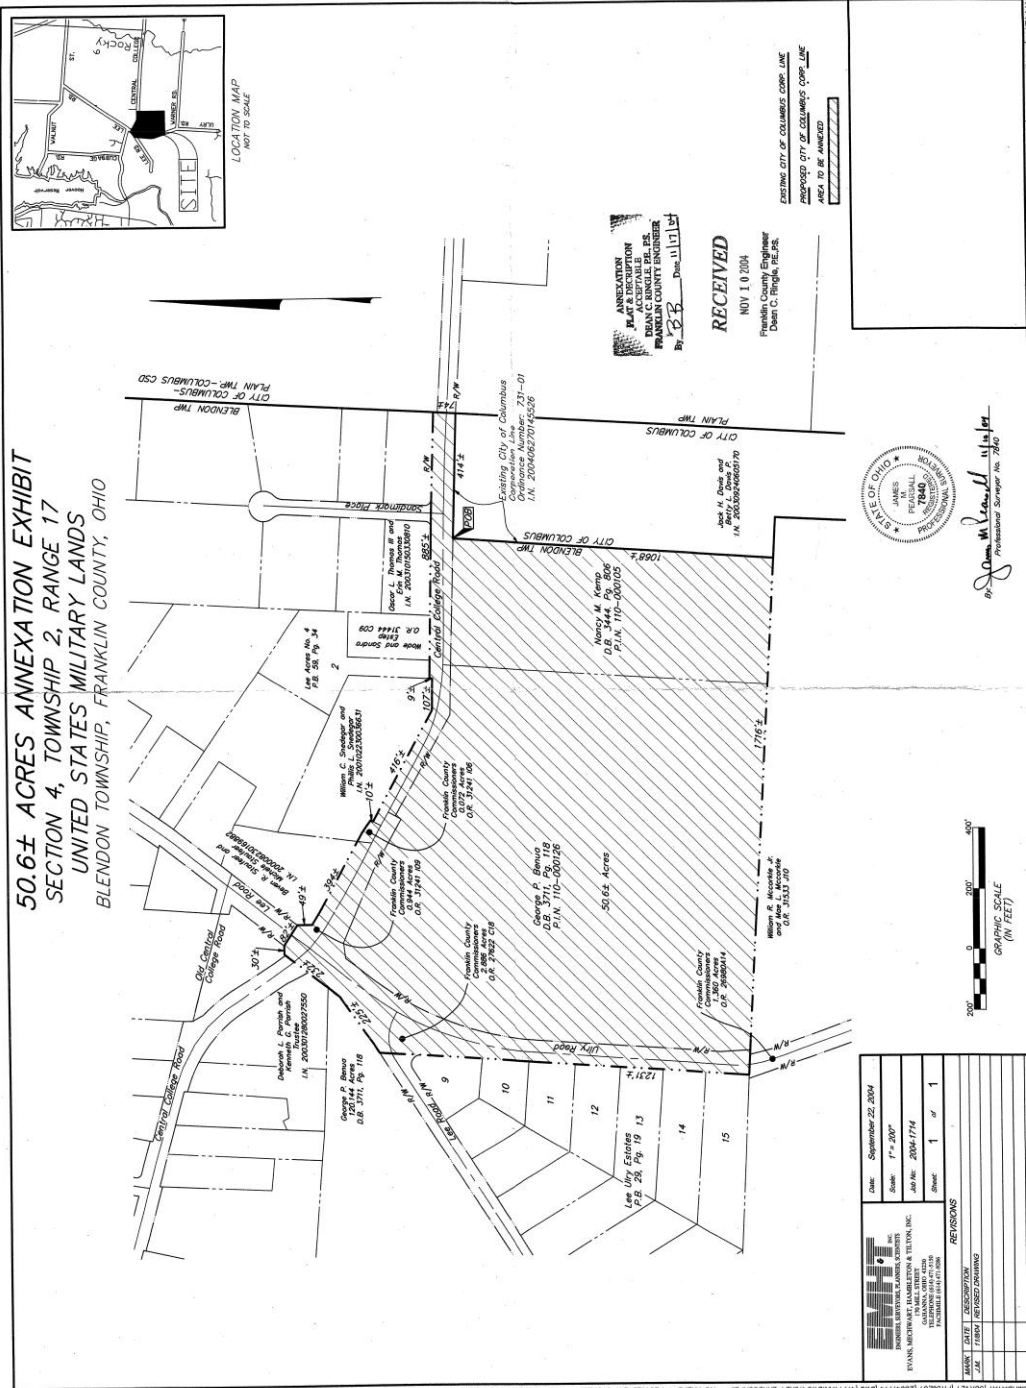

MAP ANNEXATION AN04-033 50.6 Acres in Blendon Township George P. Benua, et al.

Dedication Names / Annexation / 2004 - 1714 / 417440