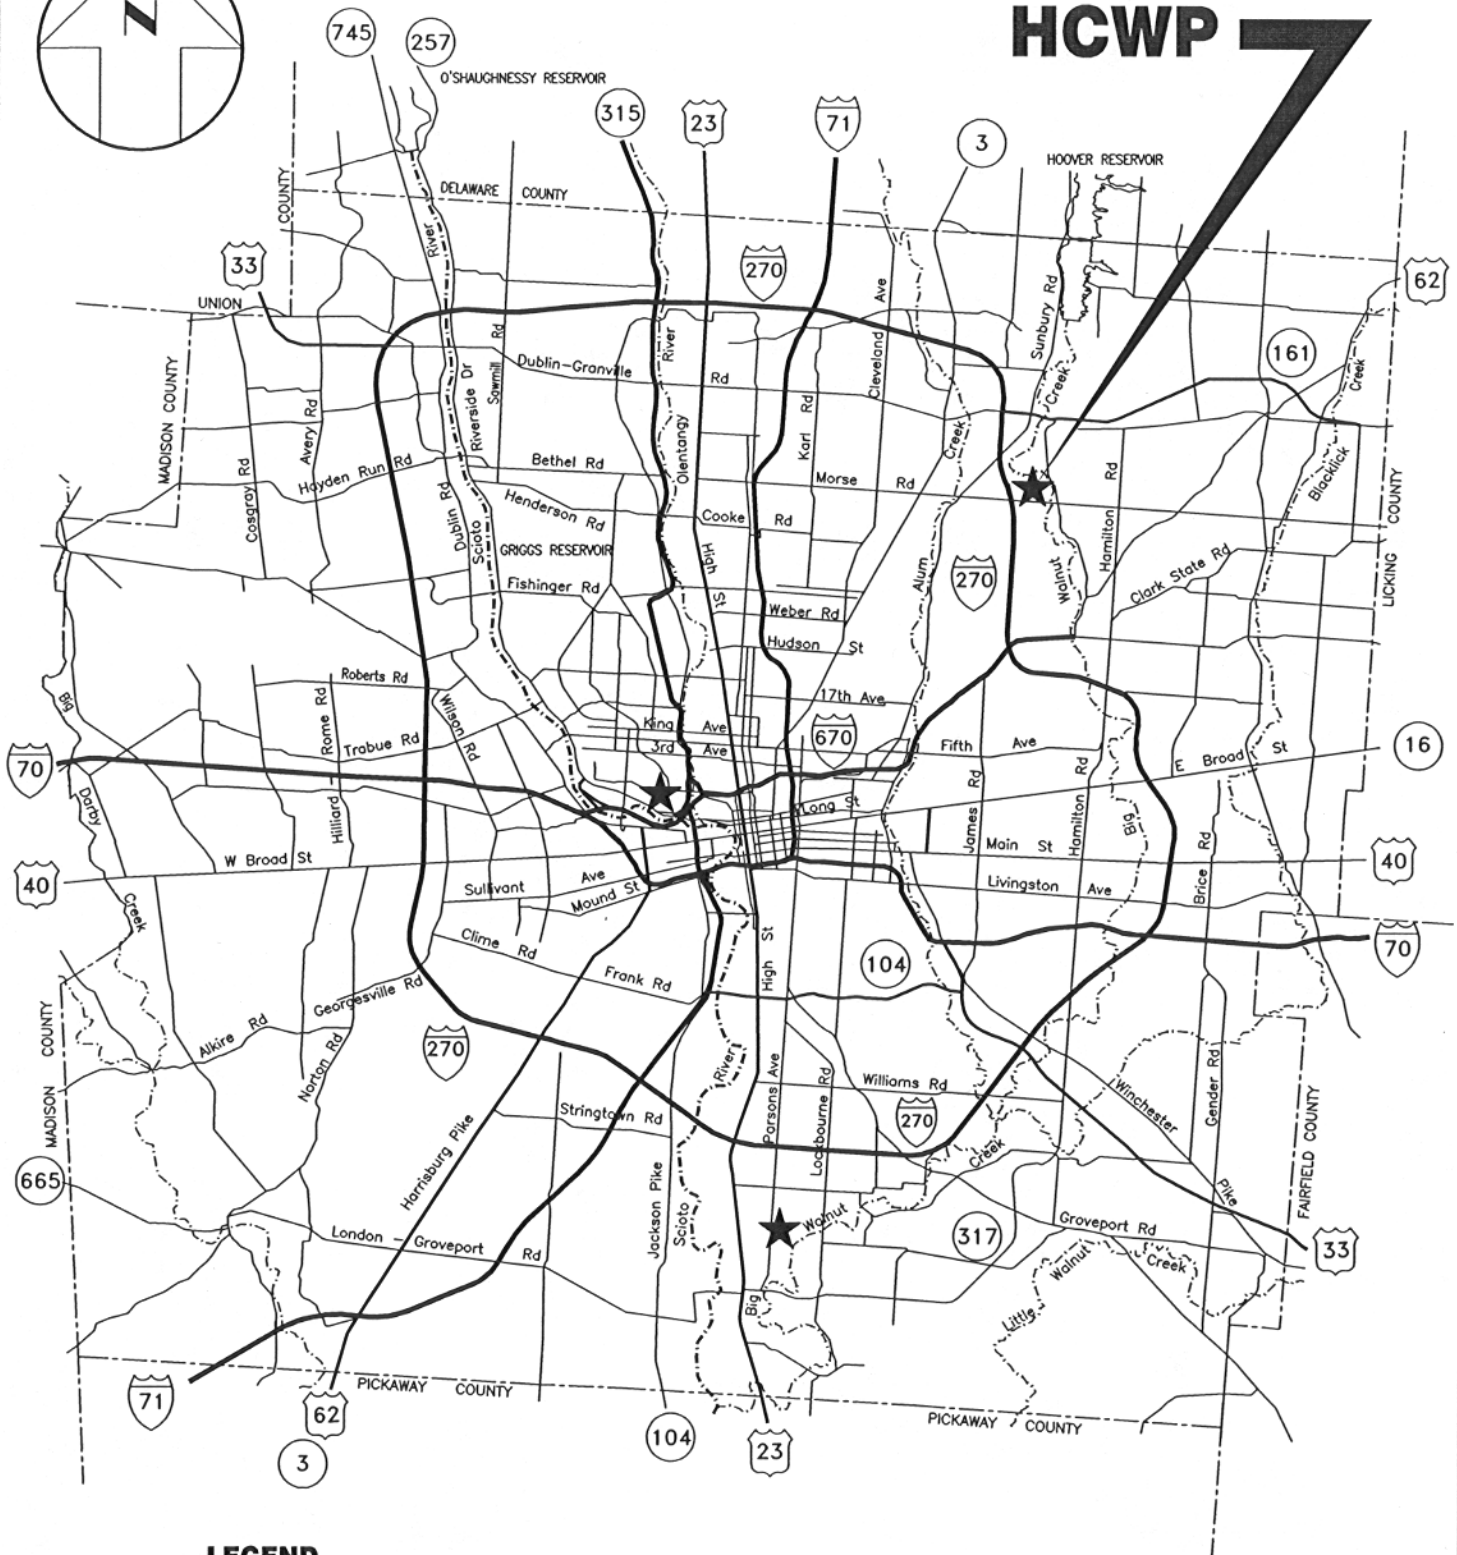

HCWP 7

CITY OF COLUMBUS DIVISION OF WATER VICINITY MAP