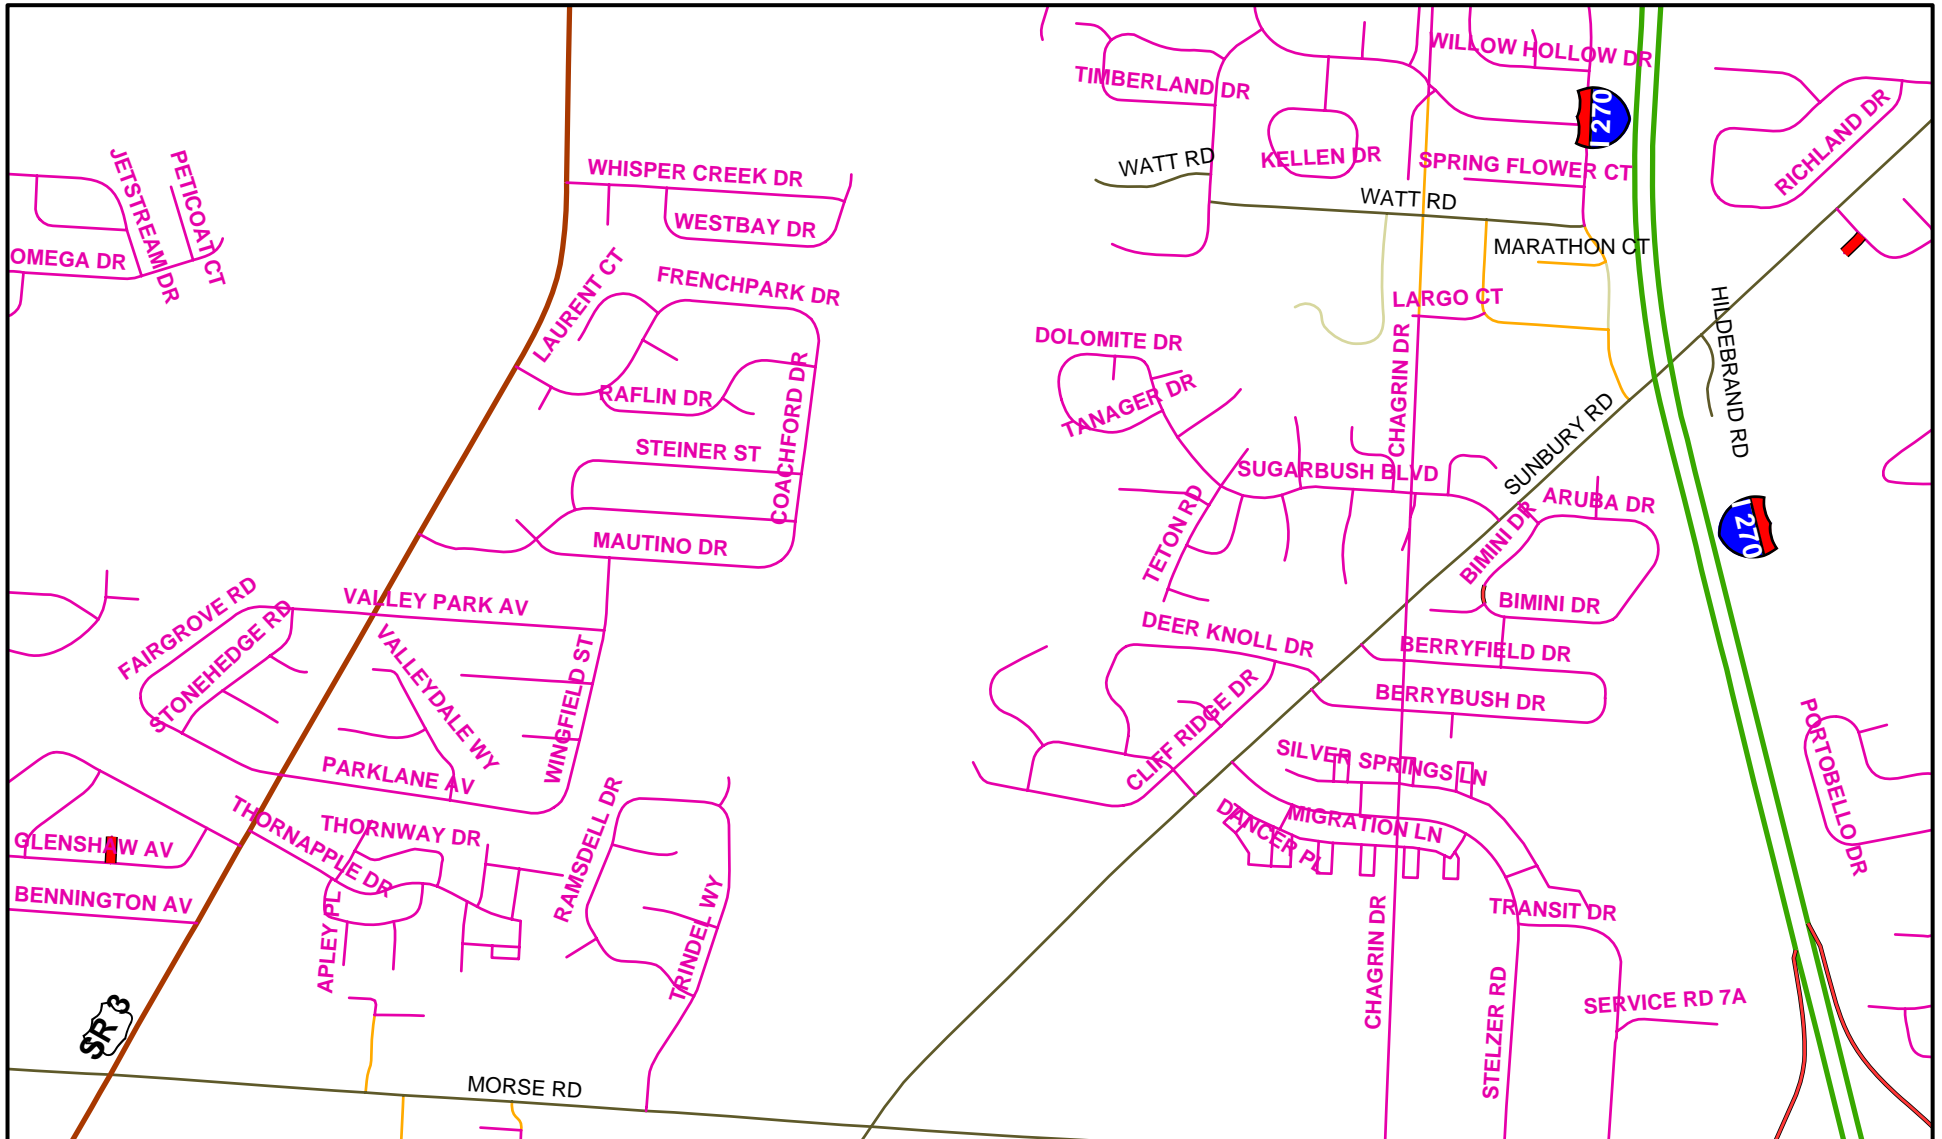

RESURFACING 2007 PROJECT 1, 1586 DR. A LOCATION MAP

Legend

	RESURFACING 2007 P-1
	Schools

CITY OF COLUMBUS
PUBLIC SERVICE DEPARTMENT
TRANSPORTATION DIVISION
(614)-645-5470