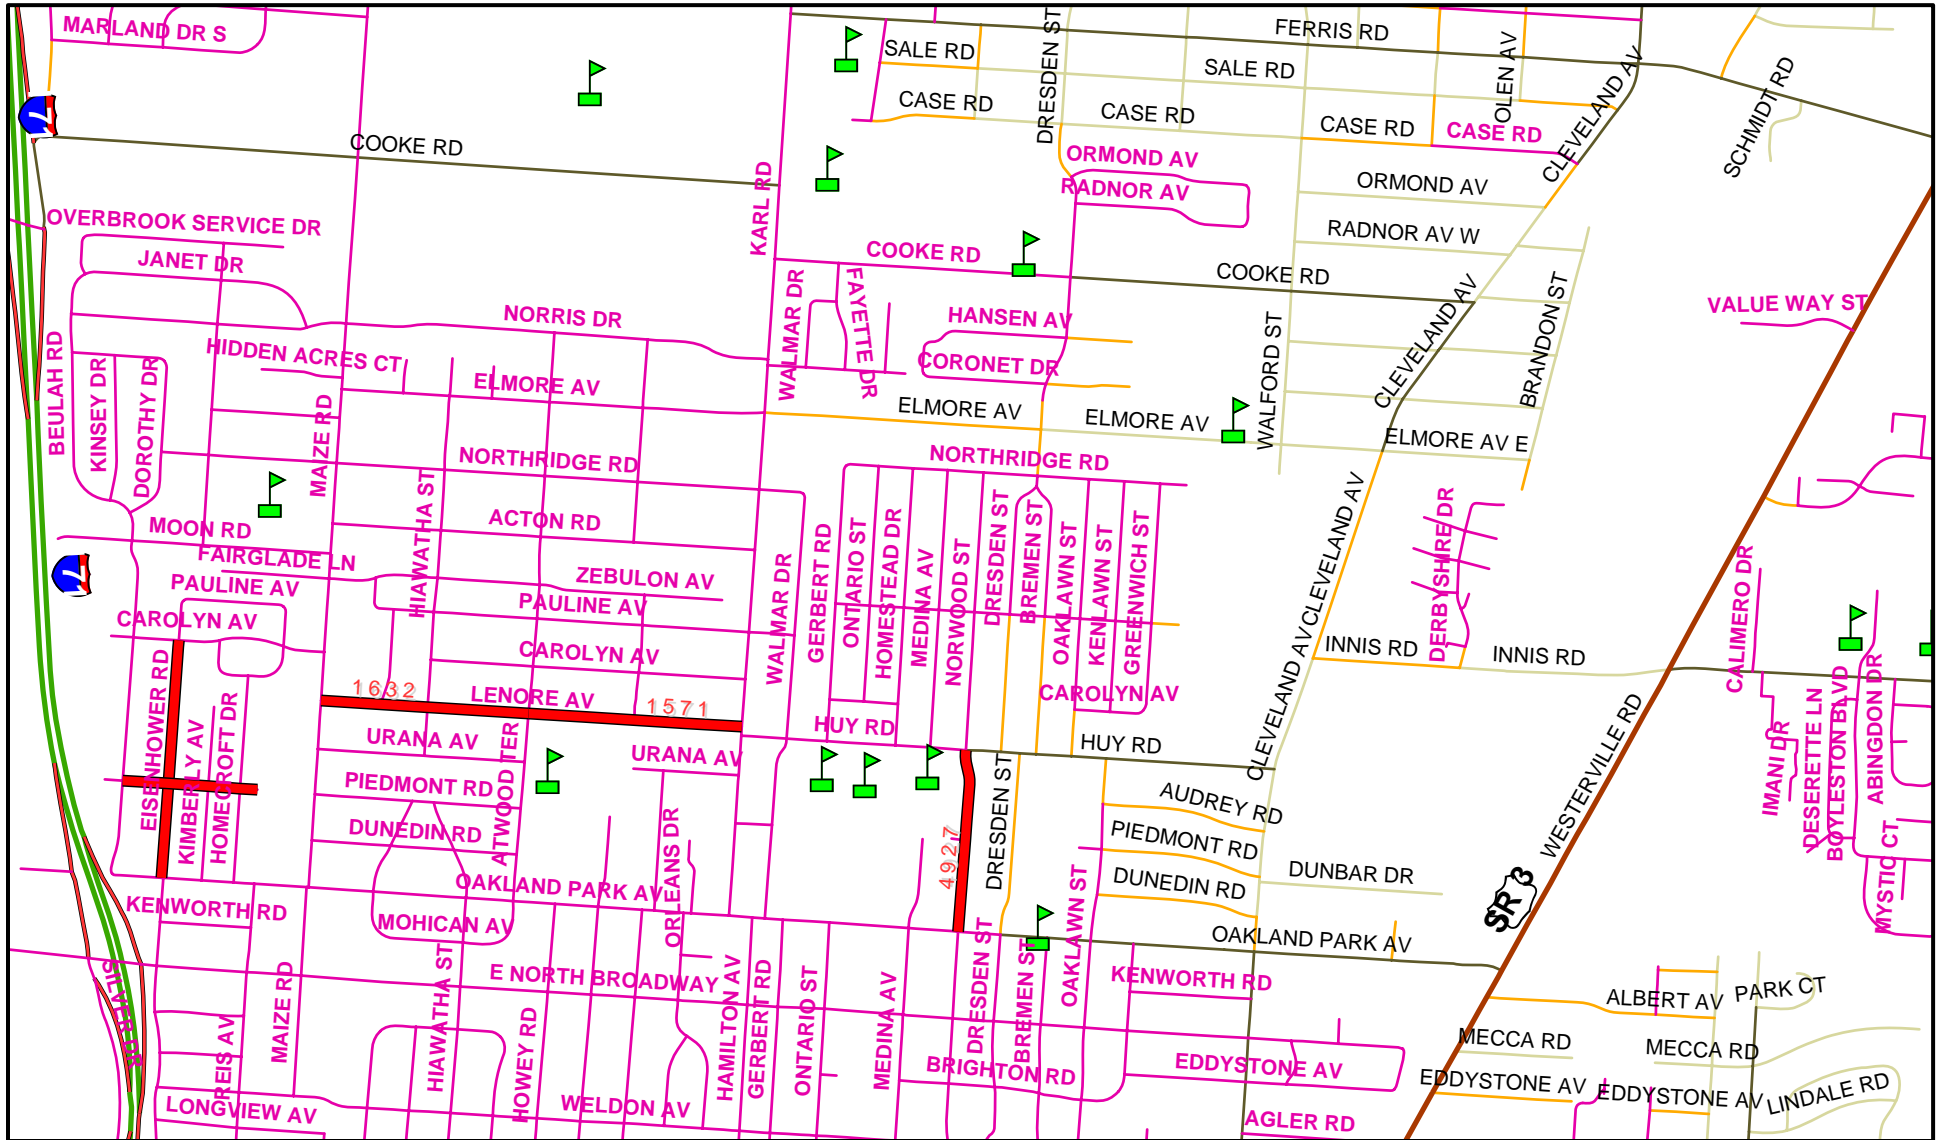

RESURFACING 2007 PROJECT 1, 1586 DR. A LOCATION MAP

Legend

CITY OF COLUMBUS
PUBLIC SERVICE DEPARTMENT
TRANSPORTATION DIVISION
(614)-645-5470

RESURFACING 2007 PROJECT 1, 1586 DR. A LOCATION MAP

Legend

- RESURFACING 2007 P-1
- Schools

CITY OF COLUMBUS
PUBLIC SERVICE DEPARTMENT
TRANSPORTATION DIVISION
(614)-645-5470

RESURFACING 2007 PROJECT 1, 1586 DR. A LOCATION MAP

Legend

CITY OF COLUMBUS
PUBLIC SERVICE DEPARTMENT
TRANSPORTATION DIVISION
(614)-645-5470

RESURFACING 2007 PROJECT 1, 1586 DR. A LOCATION MAP

Legend

RESURFACING 2007 PROJECT 1, 1586 DR. A LOCATION MAP

Legend

CITY OF COLUMBUS
PUBLIC SERVICE DEPARTMENT
TRANSPORTATION DIVISION
(614)-645-5470

RESURFACING 2007 PROJECT 1, 1586 DR. A LOCATION MAP