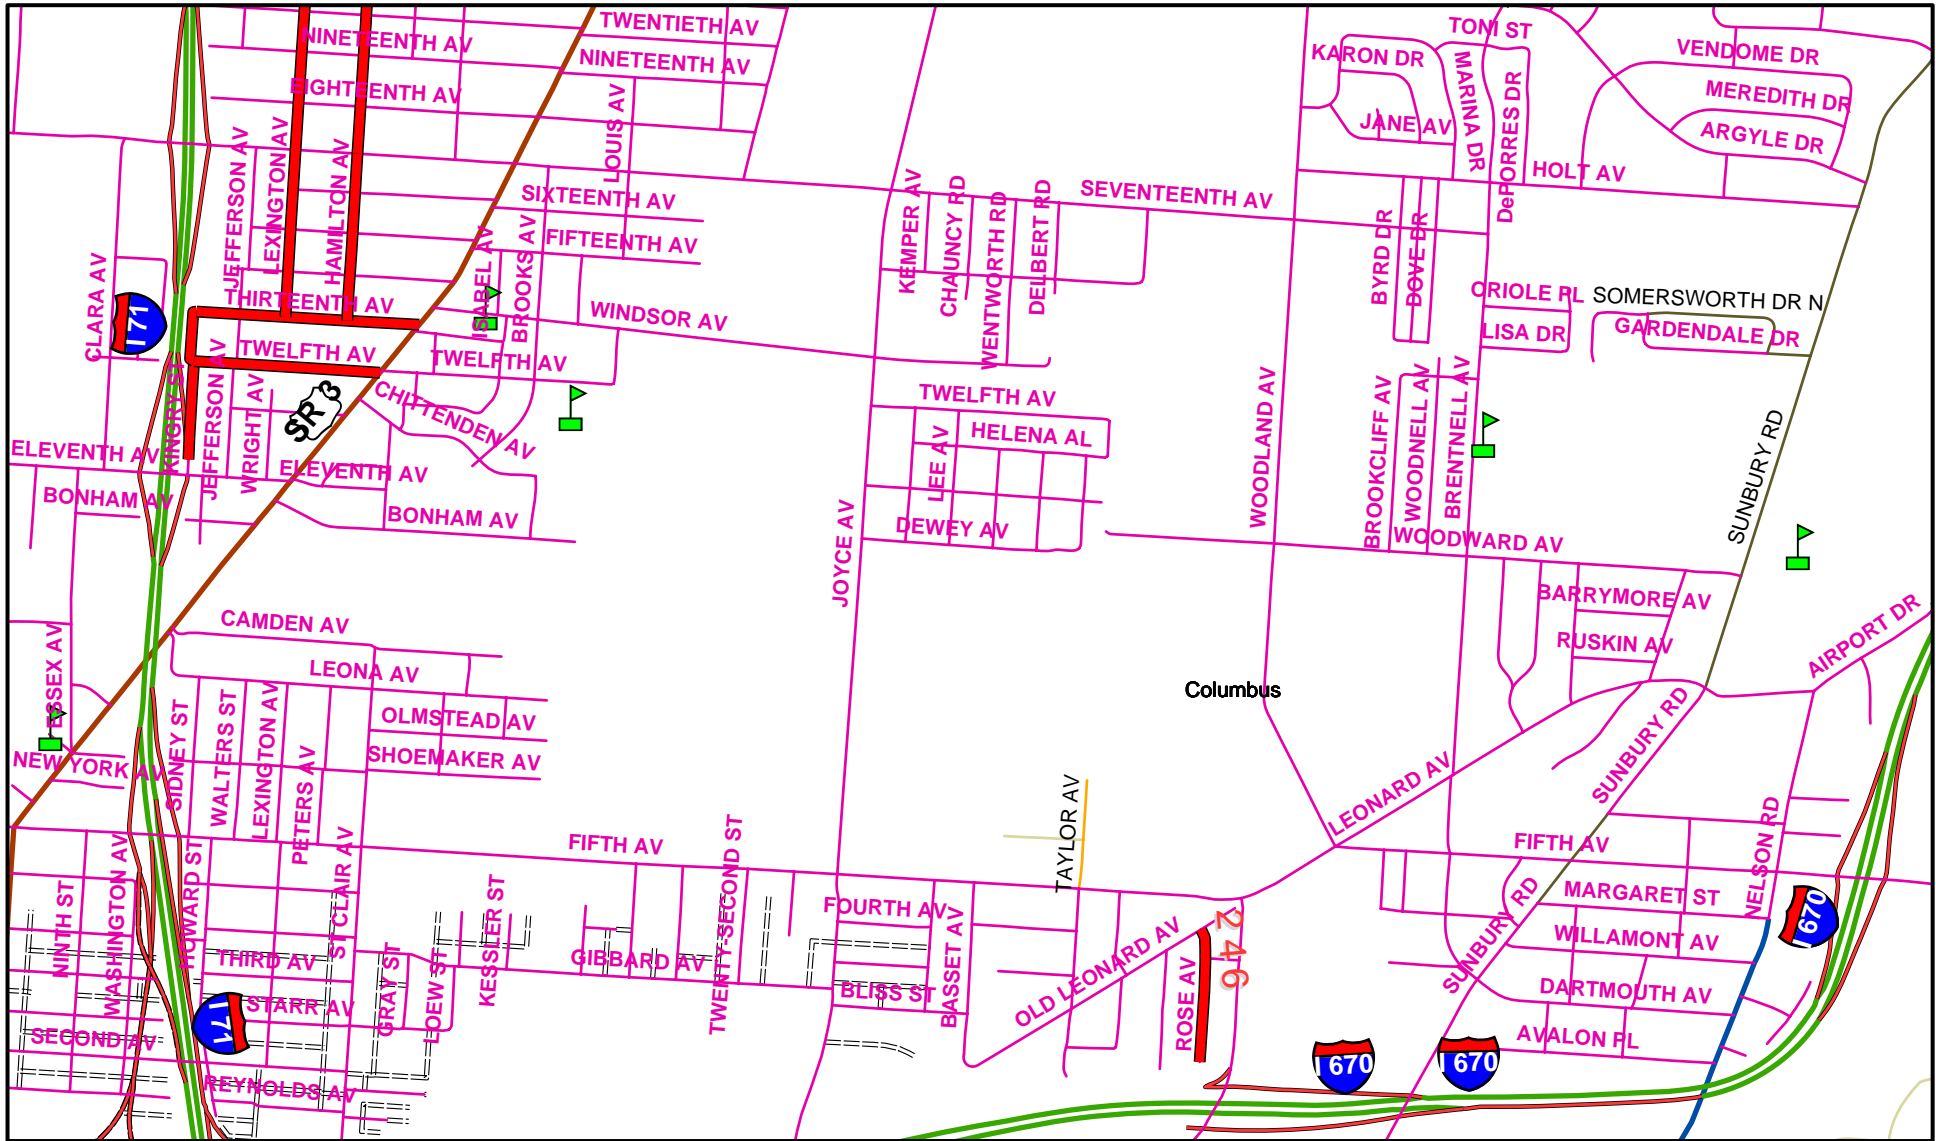

RESURFACING 2007 PROJECT 1, 1586 DR. A LOCATION MAP

Legend

CITY OF COLUMBUS
PUBLIC SERVICE DEPARTMENT
TRANSPORTATION DIVISION
(614)-645-5470

RESURFACING 2007 PROJECT 1, 1586 DR. A LOCATION MAP

Legend

- RESURFACING 2007 P-1
- Schools

CITY OF COLUMBUS
PUBLIC SERVICE DEPARTMENT
TRANSPORTATION DIVISION
(614)-645-5470

RESURFACING 2007 PROJECT 1, 1586 DR. A LOCATION MAP

Legend

CITY OF COLUMBUS
PUBLIC SERVICE DEPARTMENT
TRANSPORTATION DIVISION
(614)-645-5470

RESURFACING 2007 PROJECT 1, 1586 DR. A LOCATION MAP

Legend

RESURFACING 2007 PROJECT 1, 1586 DR. A LOCATION MAP

Legend

CITY OF COLUMBUS
PUBLIC SERVICE DEPARTMENT
TRANSPORTATION DIVISION
(614)-645-5470

RESURFACING 2007 PROJECT 1, 1586 DR. A LOCATION MAP