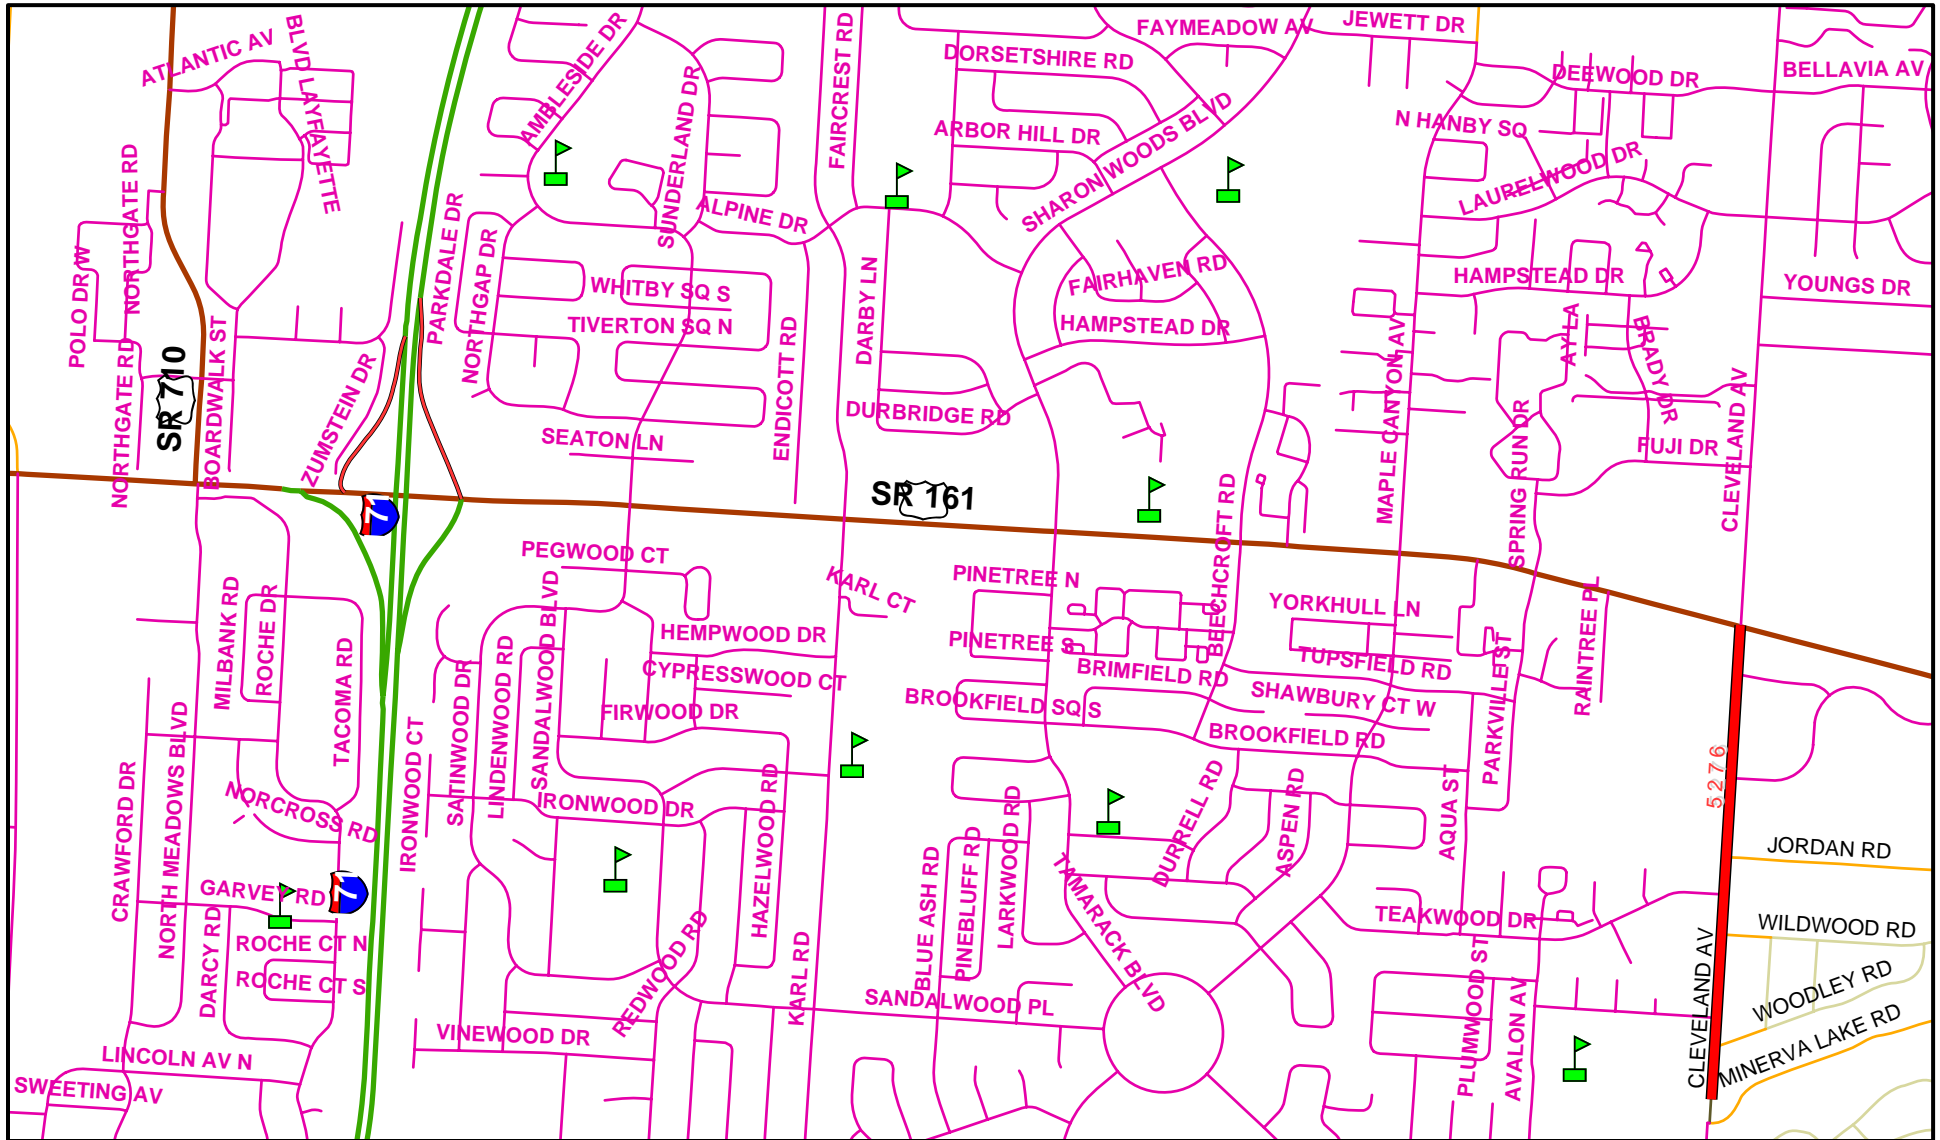

RESURFACING 2007 PROJECT 1, 1586 DR. A LOCATION MAP

Legend

RESURFACING 2007 PROJECT 1, 1586 DR. A LOCATION MAP

Legend

CITY OF COLUMBUS
PUBLIC SERVICE DEPARTMENT
TRANSPORTATION DIVISION
(614)-645-5470

RESURFACING 2007 PROJECT 1, 1586 DR. A LOCATION MAP