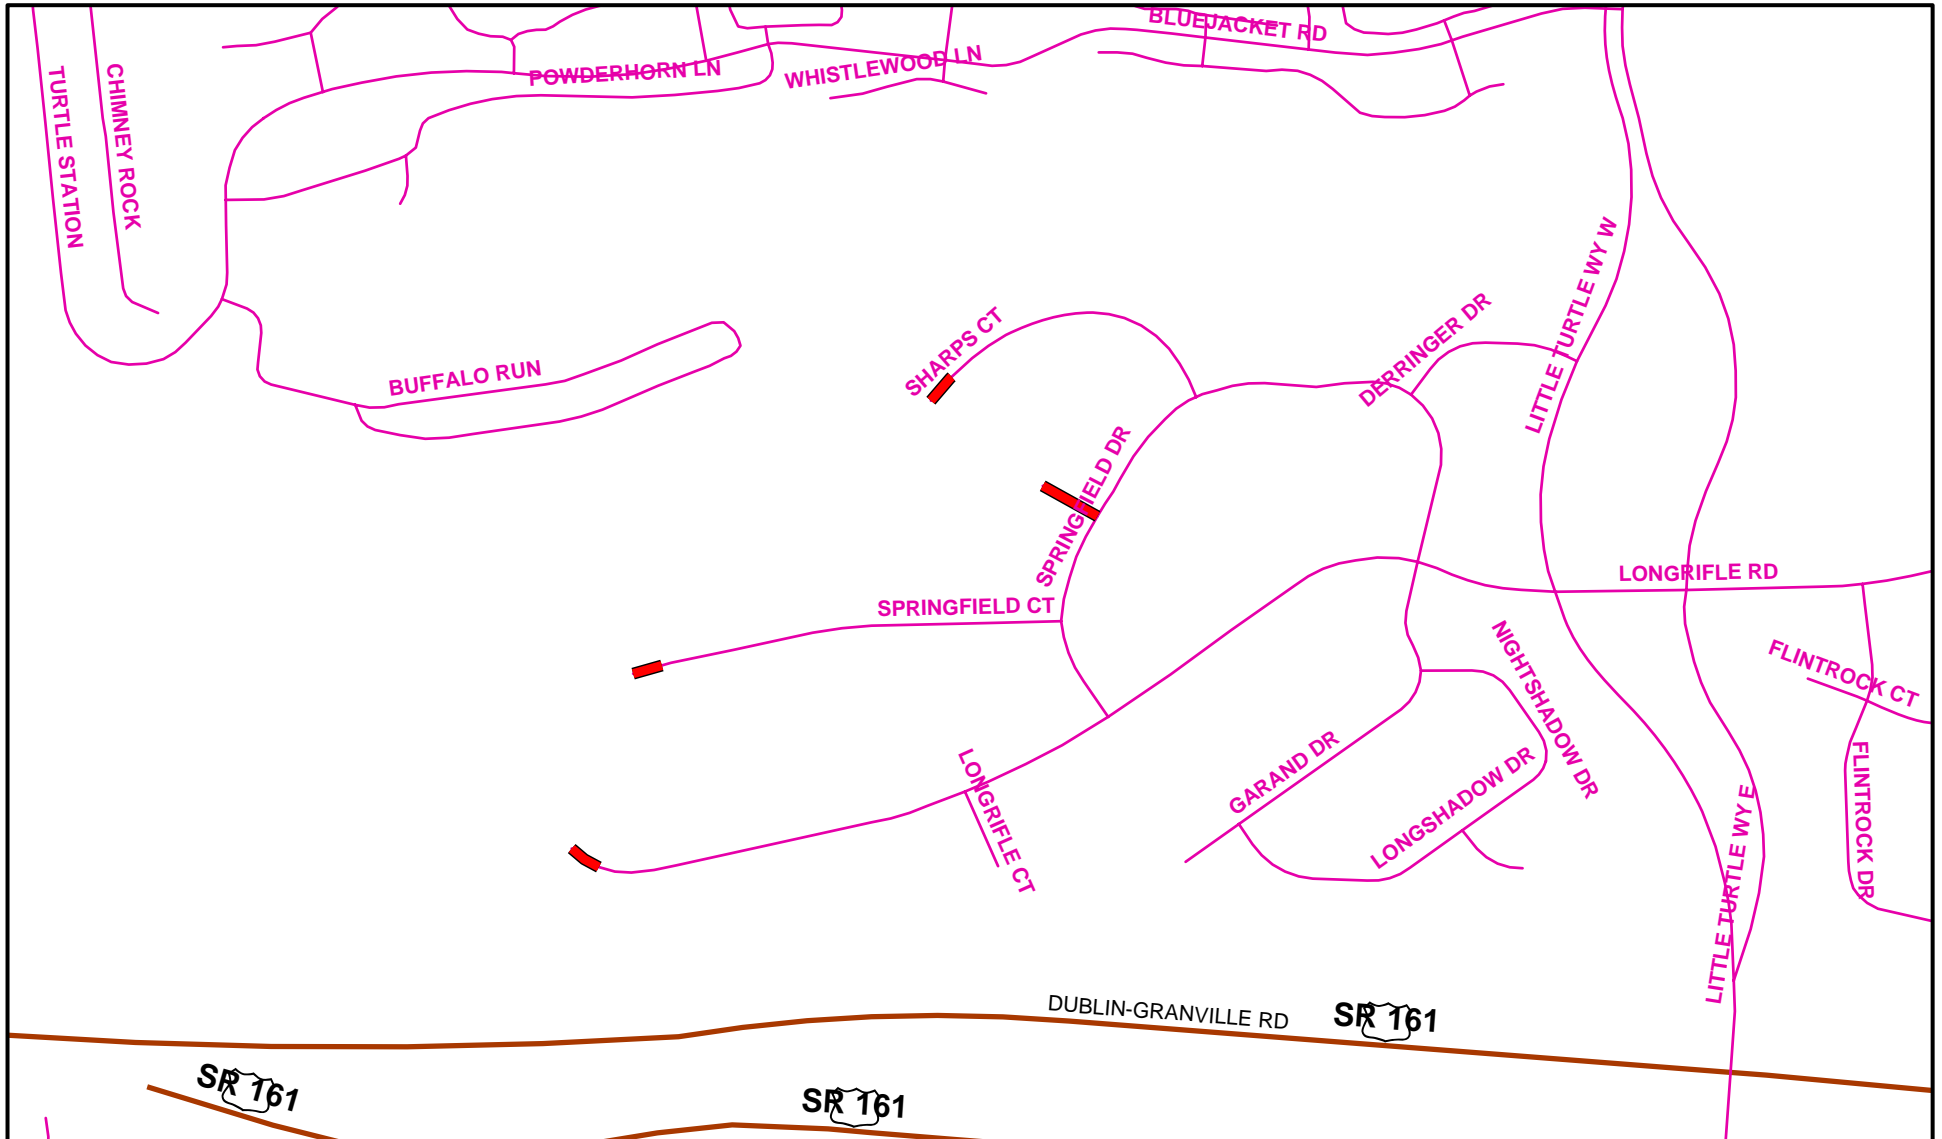

RESURFACING 2007 PROJECT 1, 1586 DR. A LOCATION MAP

Legend

CITY OF COLUMBUS
PUBLIC SERVICE DEPARTMENT
TRANSPORTATION DIVISION
(614)-645-5470