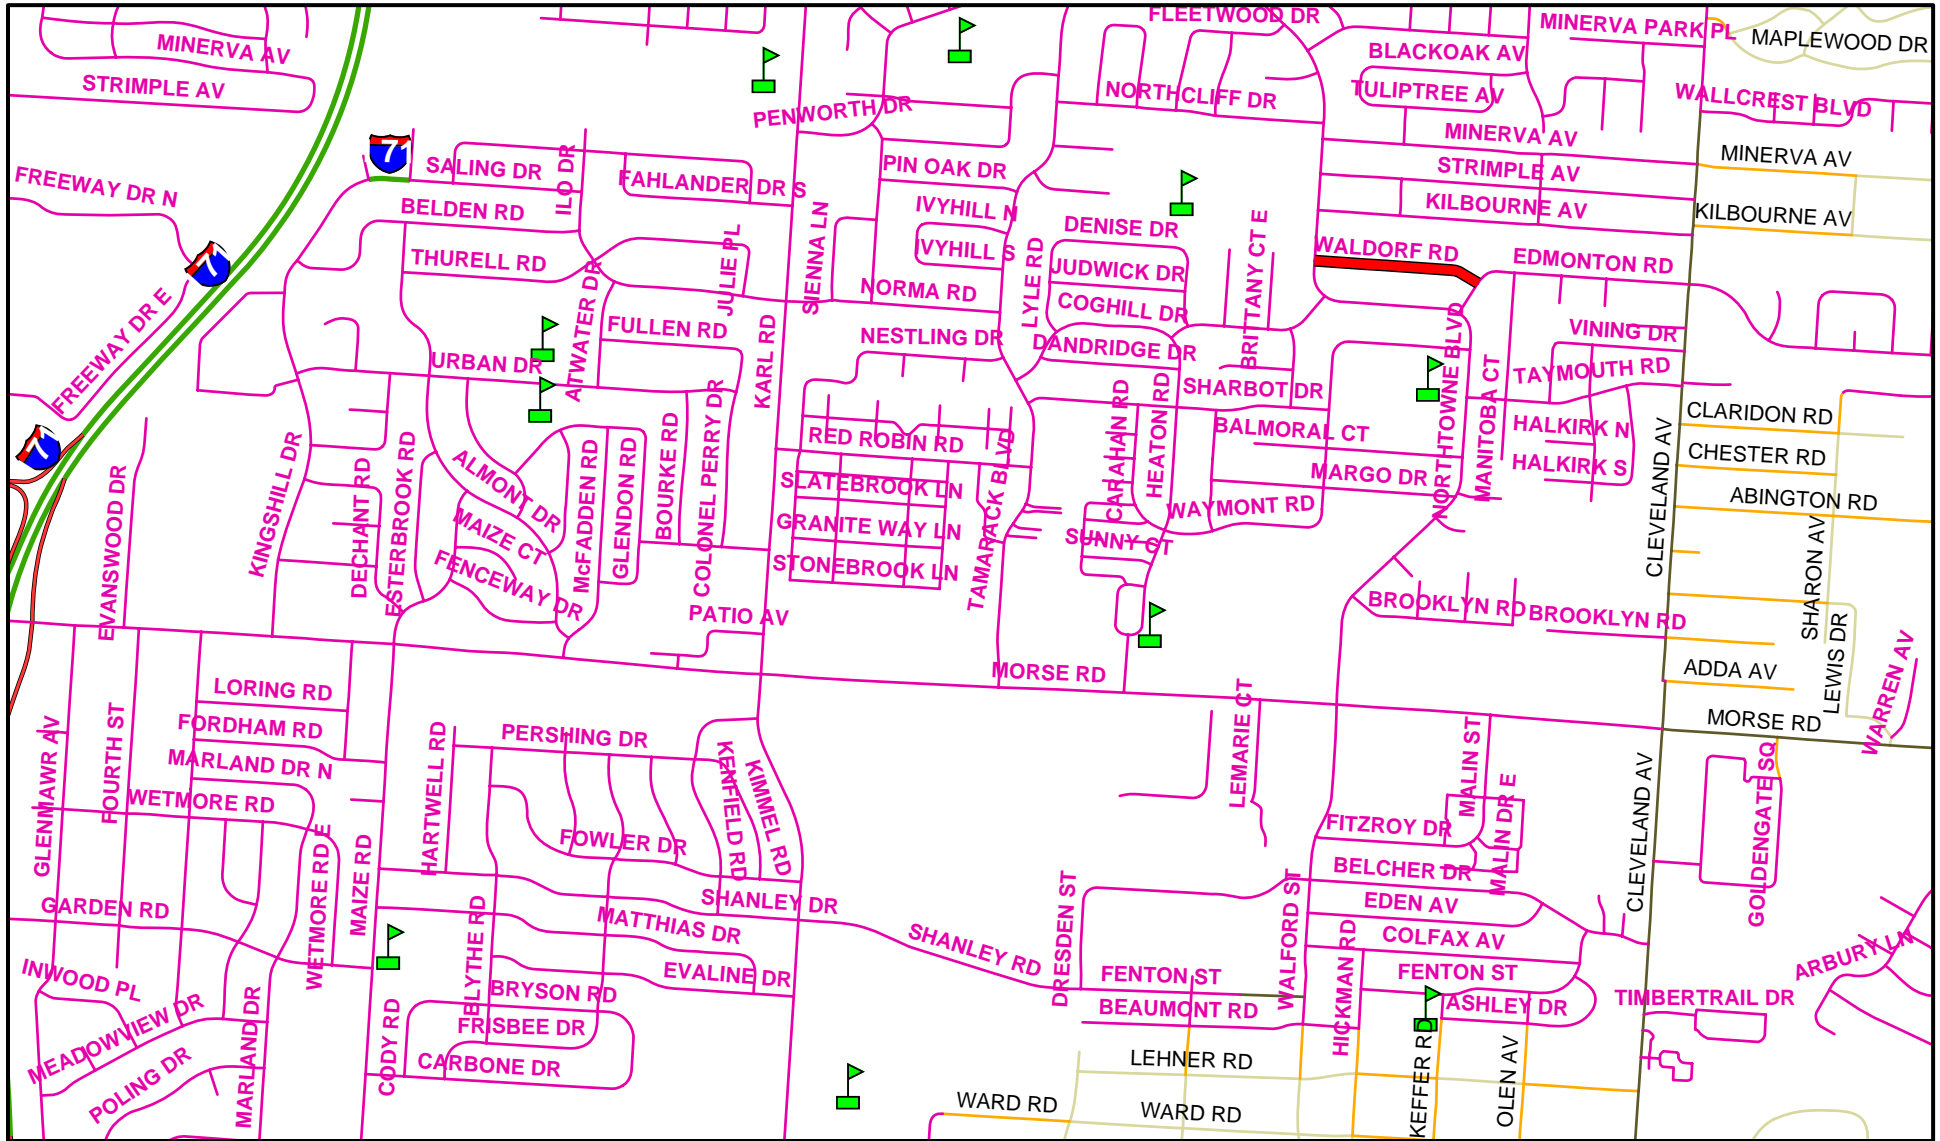

RESURFACING 2007 PROJECT 1, 1586 DR. A LOCATION MAP

Legend

RESURFACING 2007 PROJECT 1, 1586 DR. A LOCATION MAP

Legend

CITY OF COLUMBUS
PUBLIC SERVICE DEPARTMENT
TRANSPORTATION DIVISION
(614)-645-5470

RESURFACING 2007 PROJECT 1, 1586 DR. A LOCATION MAP