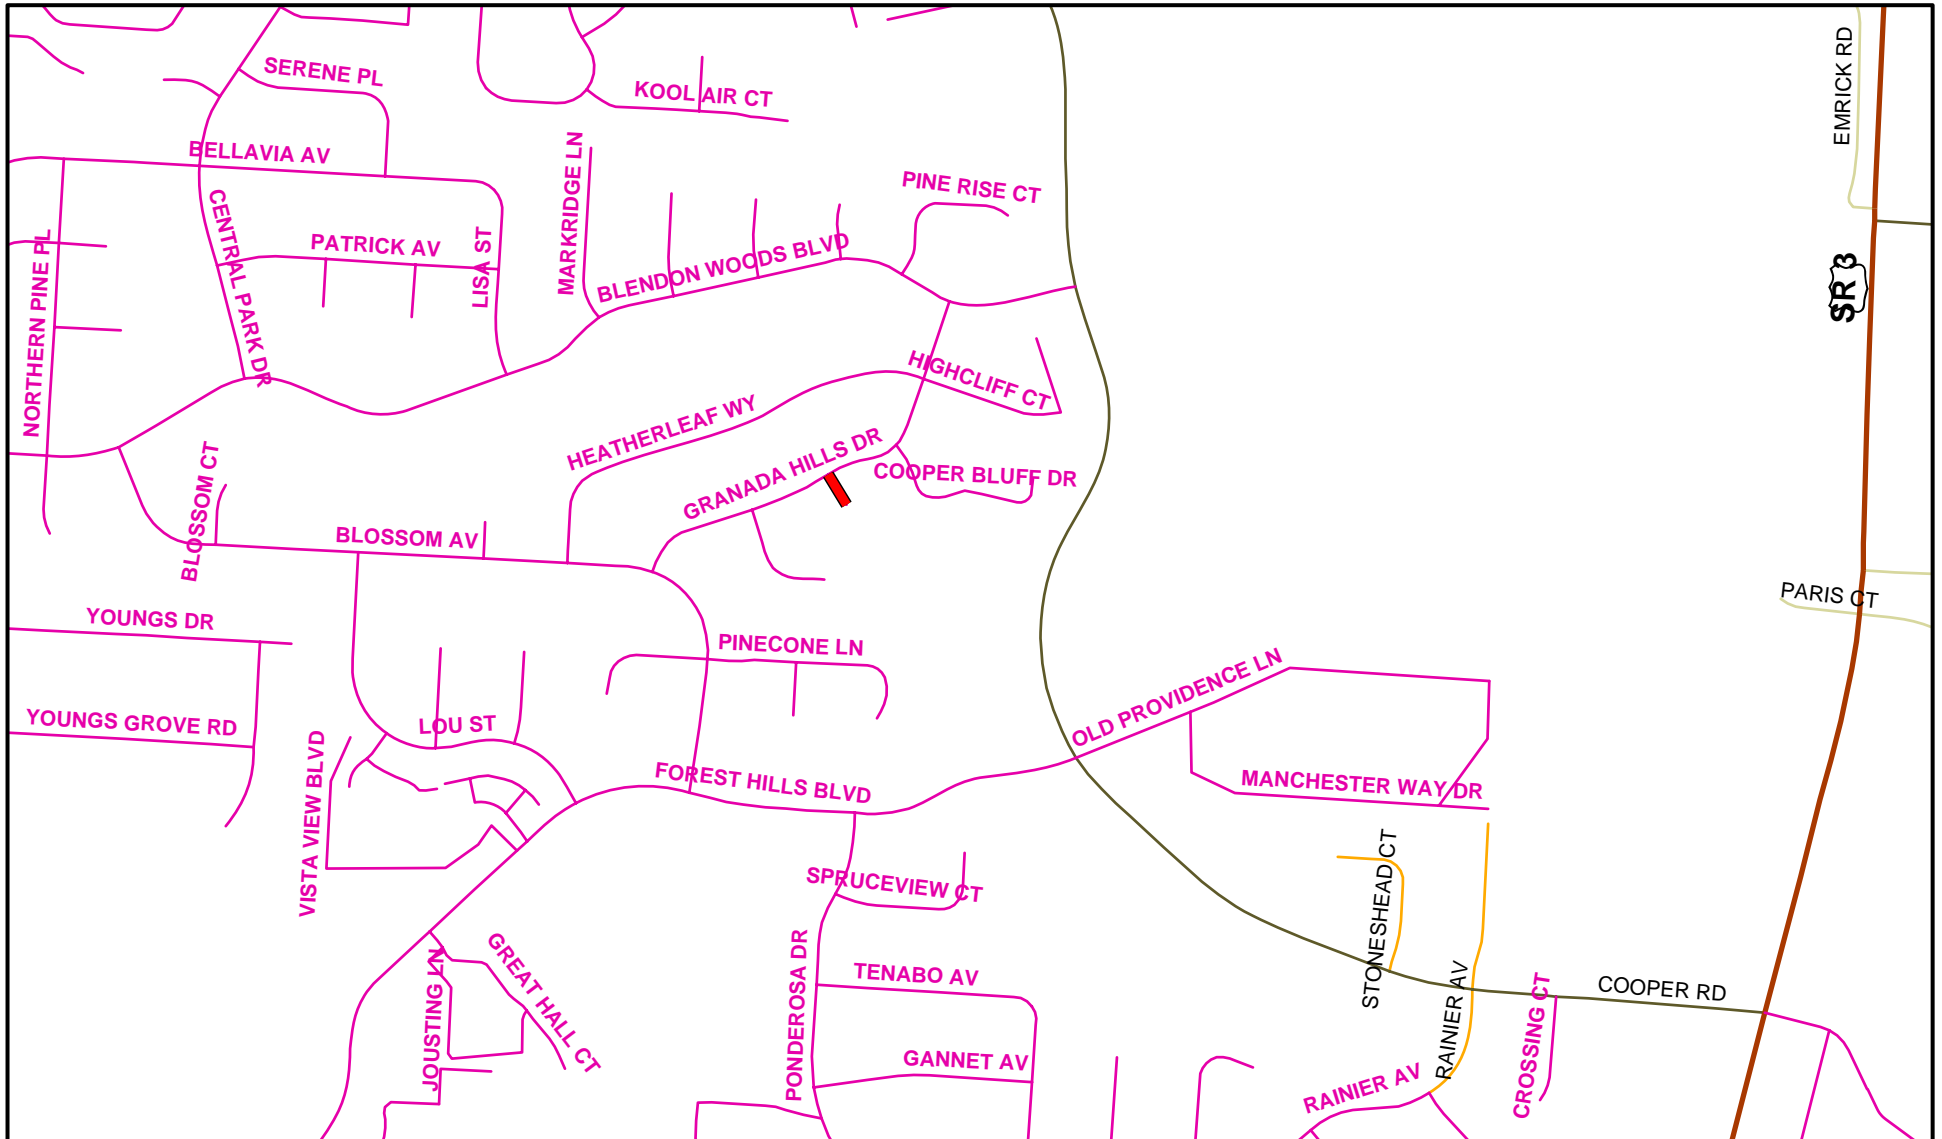

RESURFACING 2007 PROJECT 1, 1586 DR. A LOCATION MAP

Legend

RESURFACING 2007 PROJECT 1, 1586 DR. A LOCATION MAP

Legend

CITY OF COLUMBUS
PUBLIC SERVICE DEPARTMENT
TRANSPORTATION DIVISION
(614)-645-5470

RESURFACING 2007 PROJECT 1, 1586 DR. A LOCATION MAP