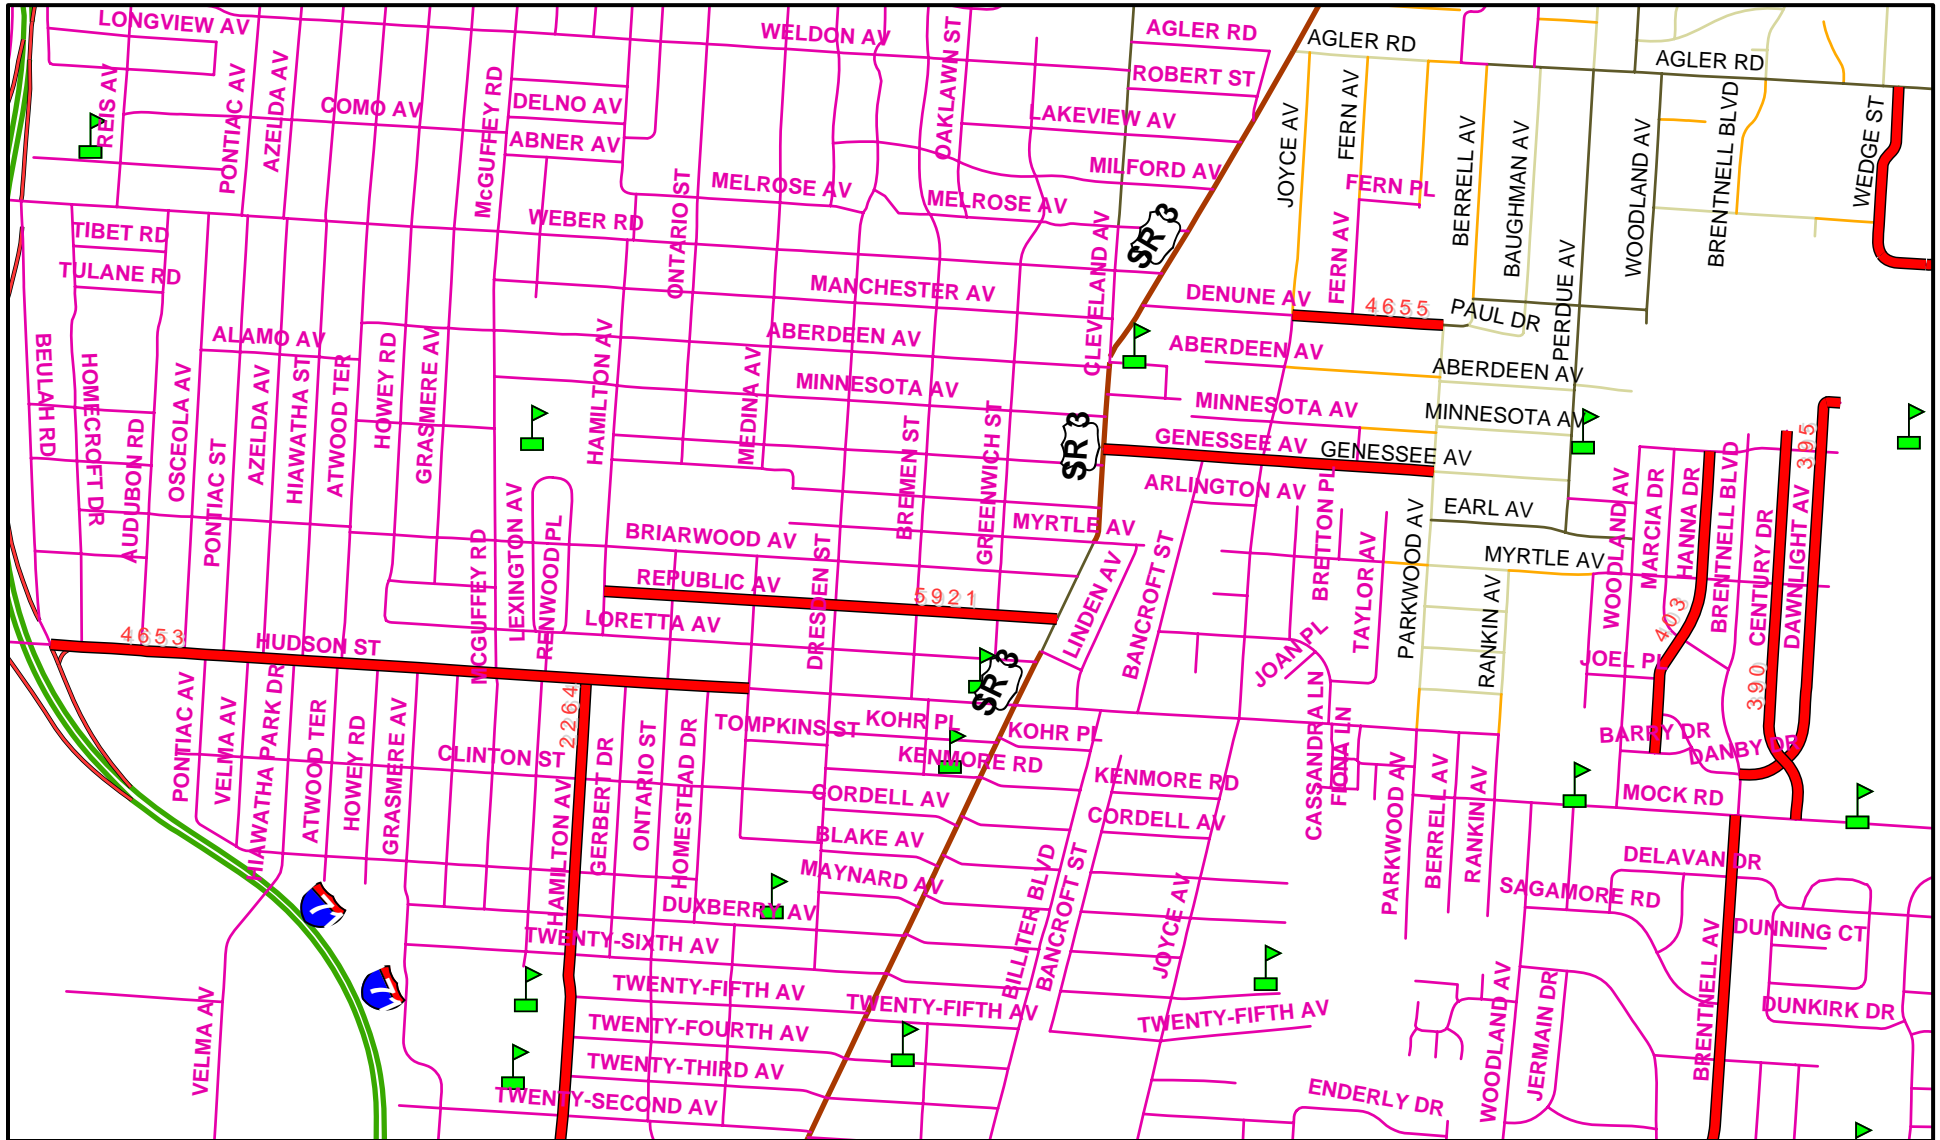

RESURFACING 2007 PROJECT 1, 1586 DR. A LOCATION MAP

Legend

CITY OF COLUMBUS
PUBLIC SERVICE DEPARTMENT
TRANSPORTATION DIVISION
(614)-645-5470