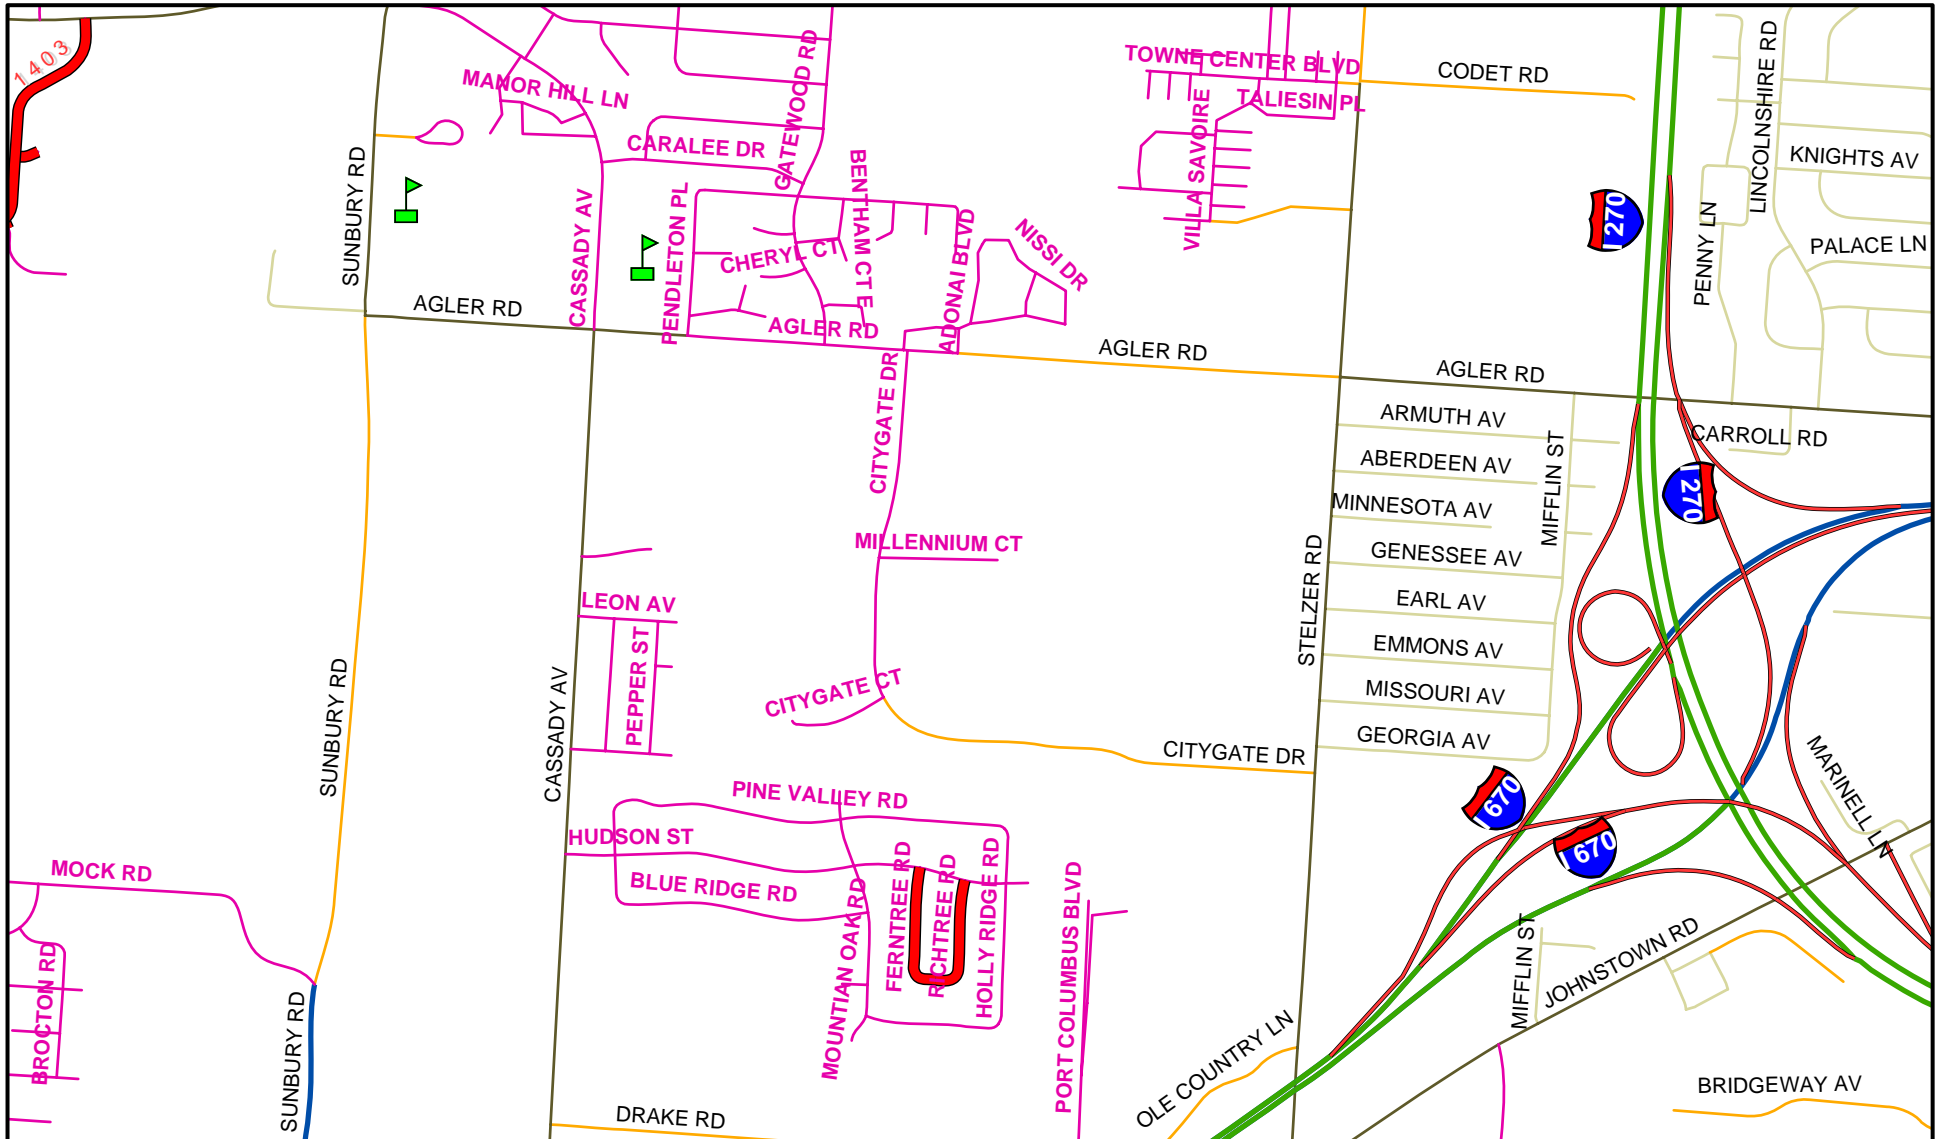

RESURFACING 2007 PROJECT 1, 1586 DR. A LOCATION MAP

Legend

CITY OF COLUMBUS
PUBLIC SERVICE DEPARTMENT
TRANSPORTATION DIVISION
(614)-645-5470

RESURFACING 2007 PROJECT 1, 1586 DR. A LOCATION MAP

Legend

- RESURFACING 2007 P-1
- Schools

CITY OF COLUMBUS
PUBLIC SERVICE DEPARTMENT
TRANSPORTATION DIVISION
(614)-645-5470

RESURFACING 2007 PROJECT 1, 1586 DR. A LOCATION MAP

Legend

CITY OF COLUMBUS
PUBLIC SERVICE DEPARTMENT
TRANSPORTATION DIVISION
(614)-645-5470

RESURFACING 2007 PROJECT 1, 1586 DR. A LOCATION MAP

Legend

RESURFACING 2007 PROJECT 1, 1586 DR. A LOCATION MAP

Legend

CITY OF COLUMBUS
PUBLIC SERVICE DEPARTMENT
TRANSPORTATION DIVISION
(614)-645-5470

RESURFACING 2007 PROJECT 1, 1586 DR. A LOCATION MAP