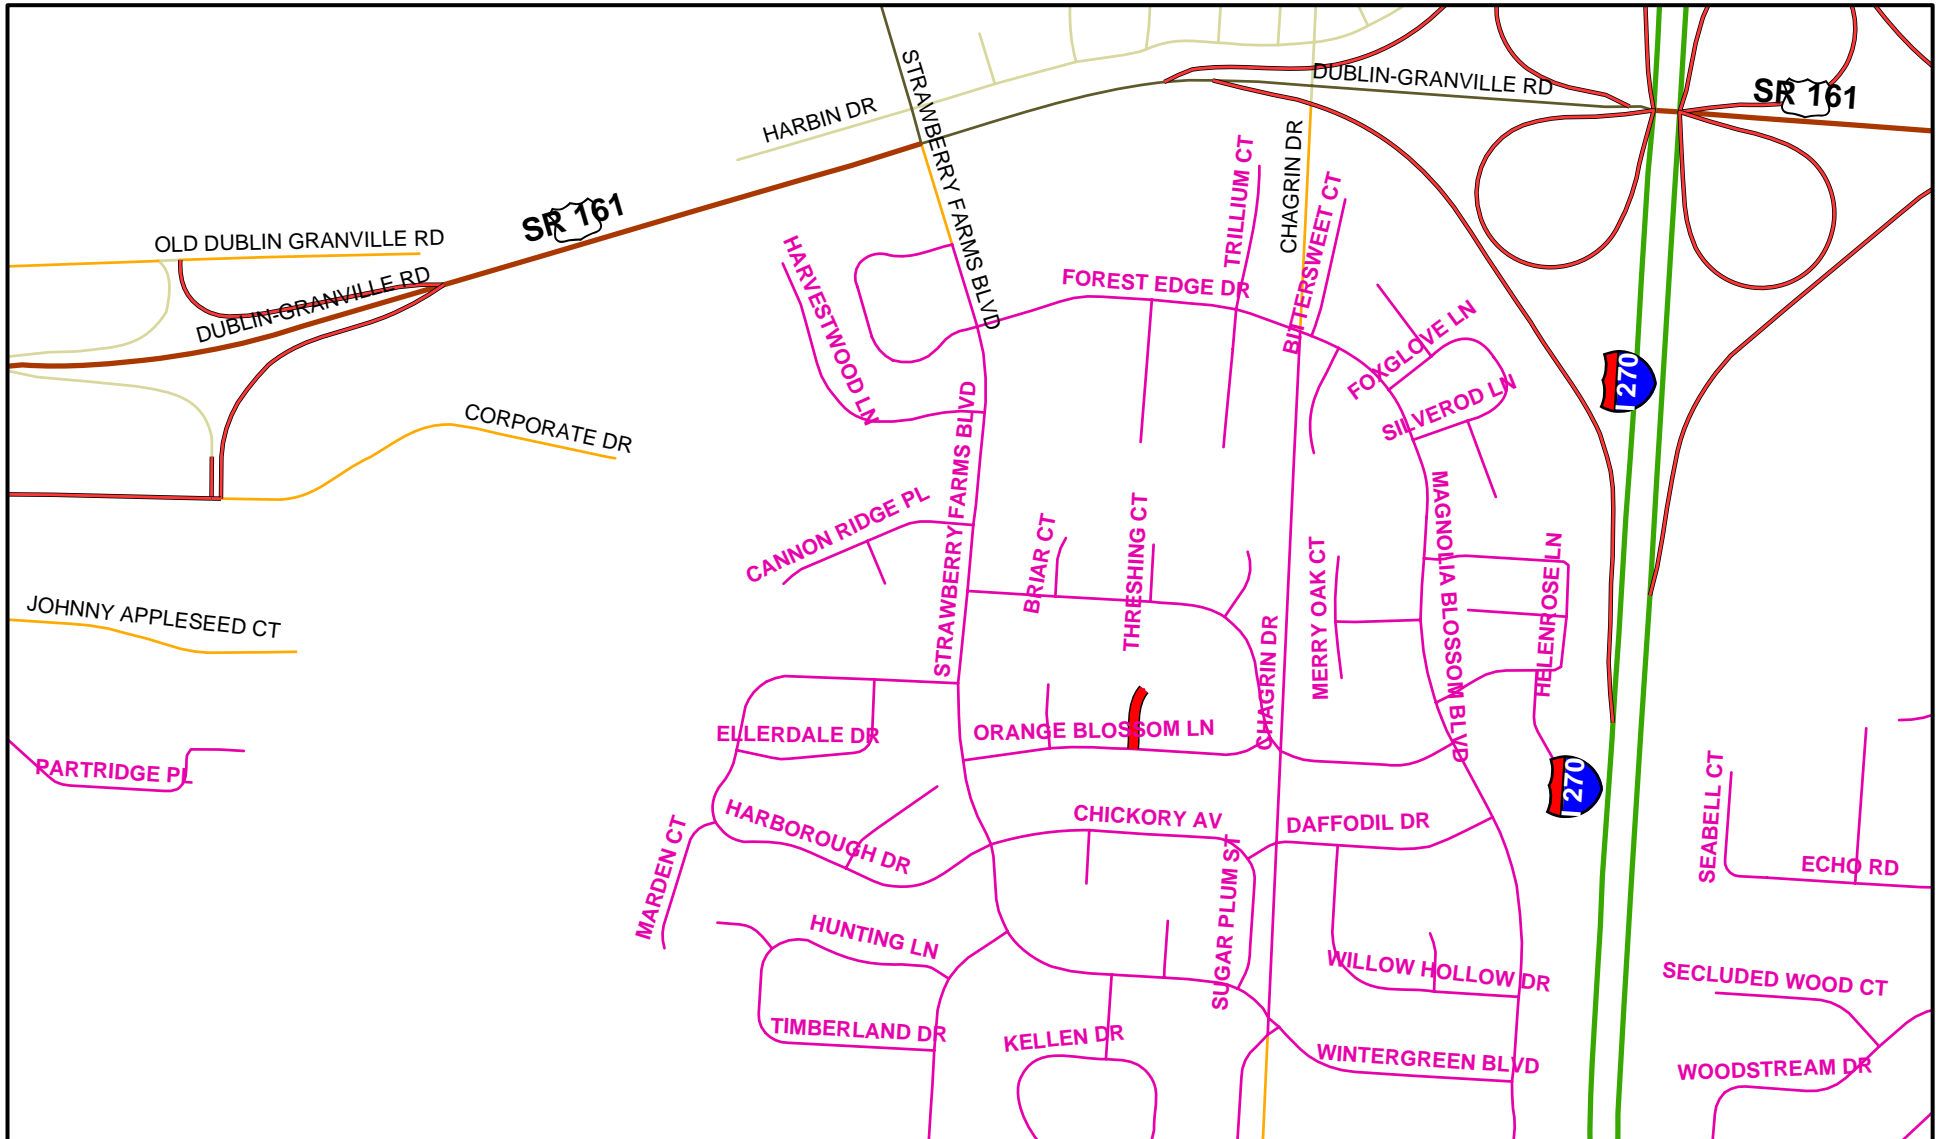

RESURFACING 2007 PROJECT 1, 1586 DR. A LOCATION MAP

Legend

CITY OF COLUMBUS
PUBLIC SERVICE DEPARTMENT
TRANSPORTATION DIVISION
(614)-645-5470