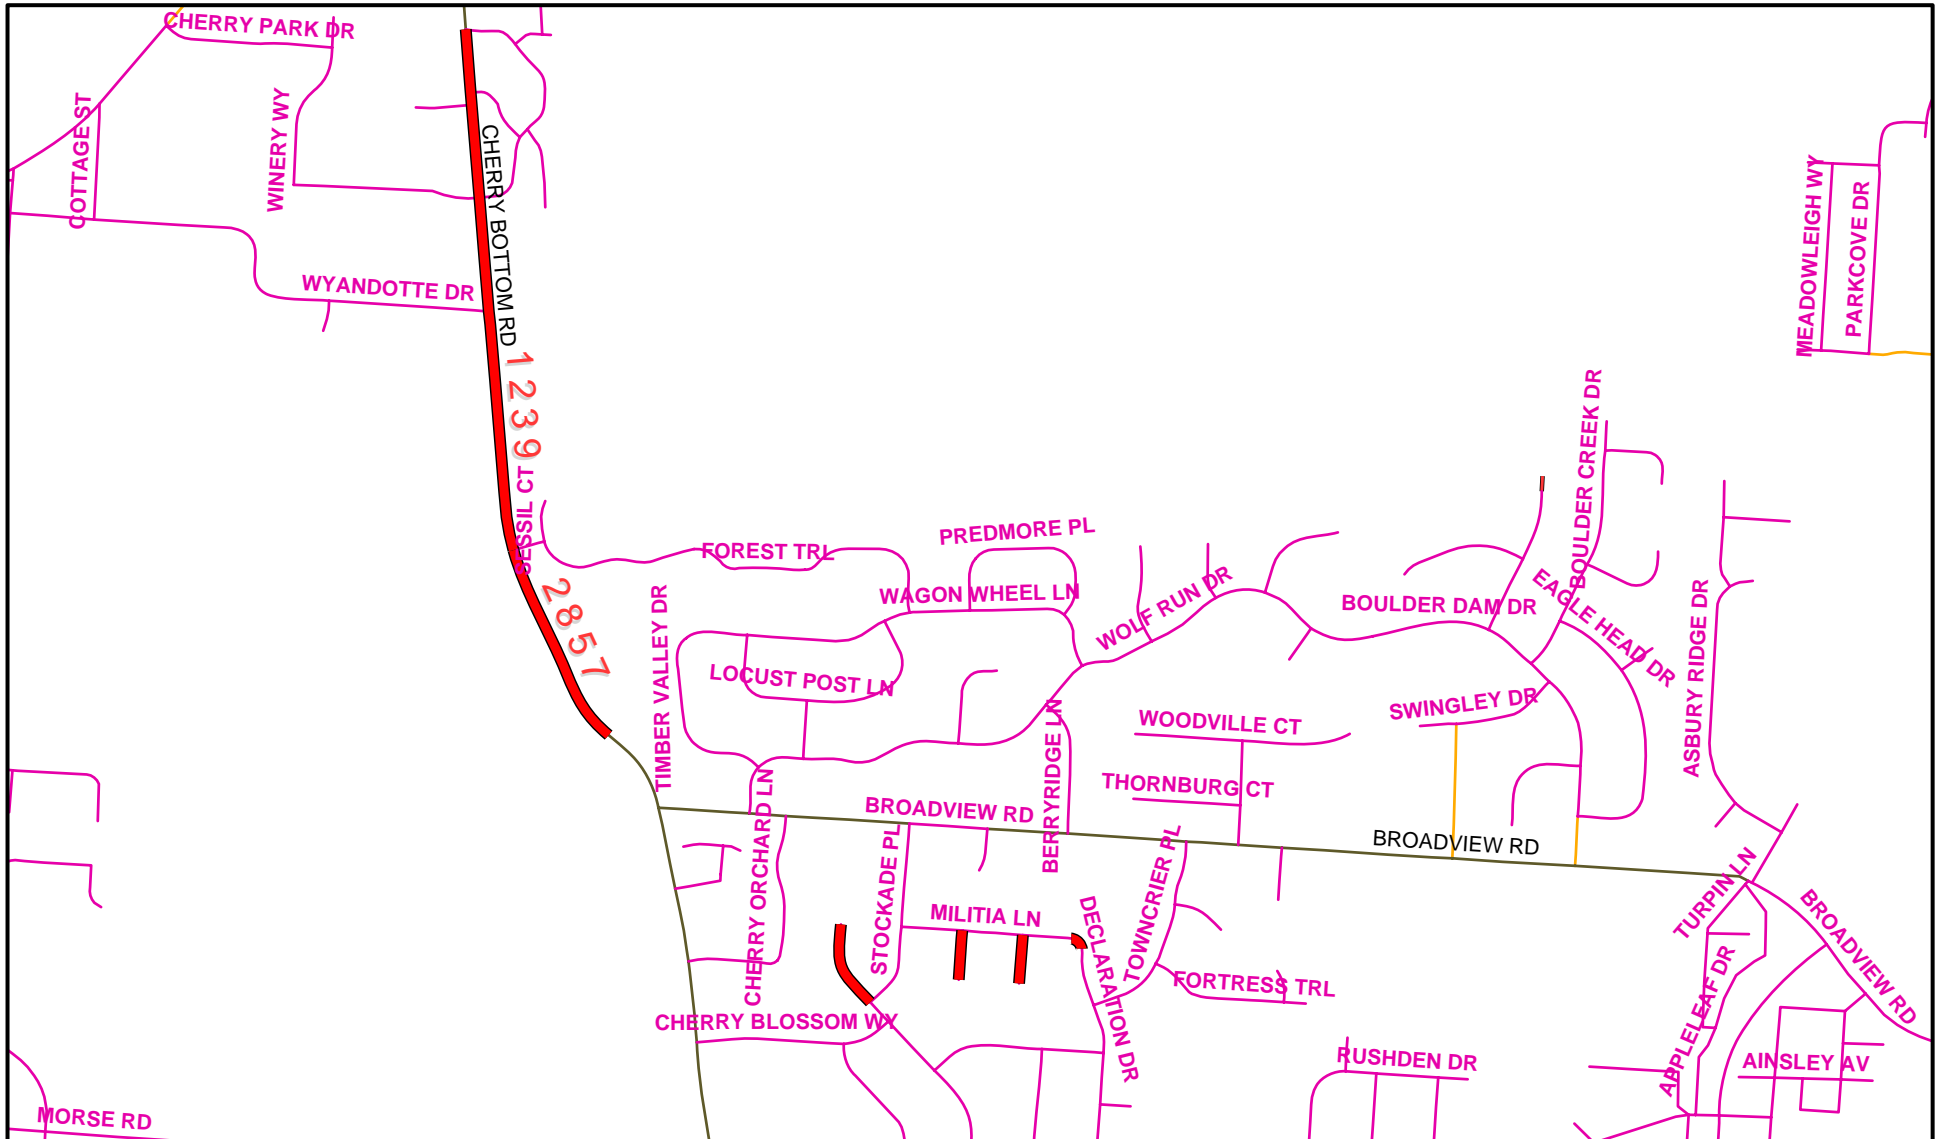

RESURFACING 2007 PROJECT 1, 1586 DR. A LOCATION MAP

Legend

CITY OF COLUMBUS
PUBLIC SERVICE DEPARTMENT
TRANSPORTATION DIVISION
(614)-645-5470

RESURFACING 2007 PROJECT 1, 1586 DR. A LOCATION MAP

Legend

- RESURFACING 2007 P-1
- Schools

RESURFACING 2007 PROJECT 1, 1586 DR. A LOCATION MAP

Legend

RESURFACING 2007 PROJECT 1, 1586 DR. A LOCATION MAP

Legend

CITY OF COLUMBUS
PUBLIC SERVICE DEPARTMENT
TRANSPORTATION DIVISION
(614)-645-5470

RESURFACING 2007 PROJECT 1, 1586 DR. A LOCATION MAP