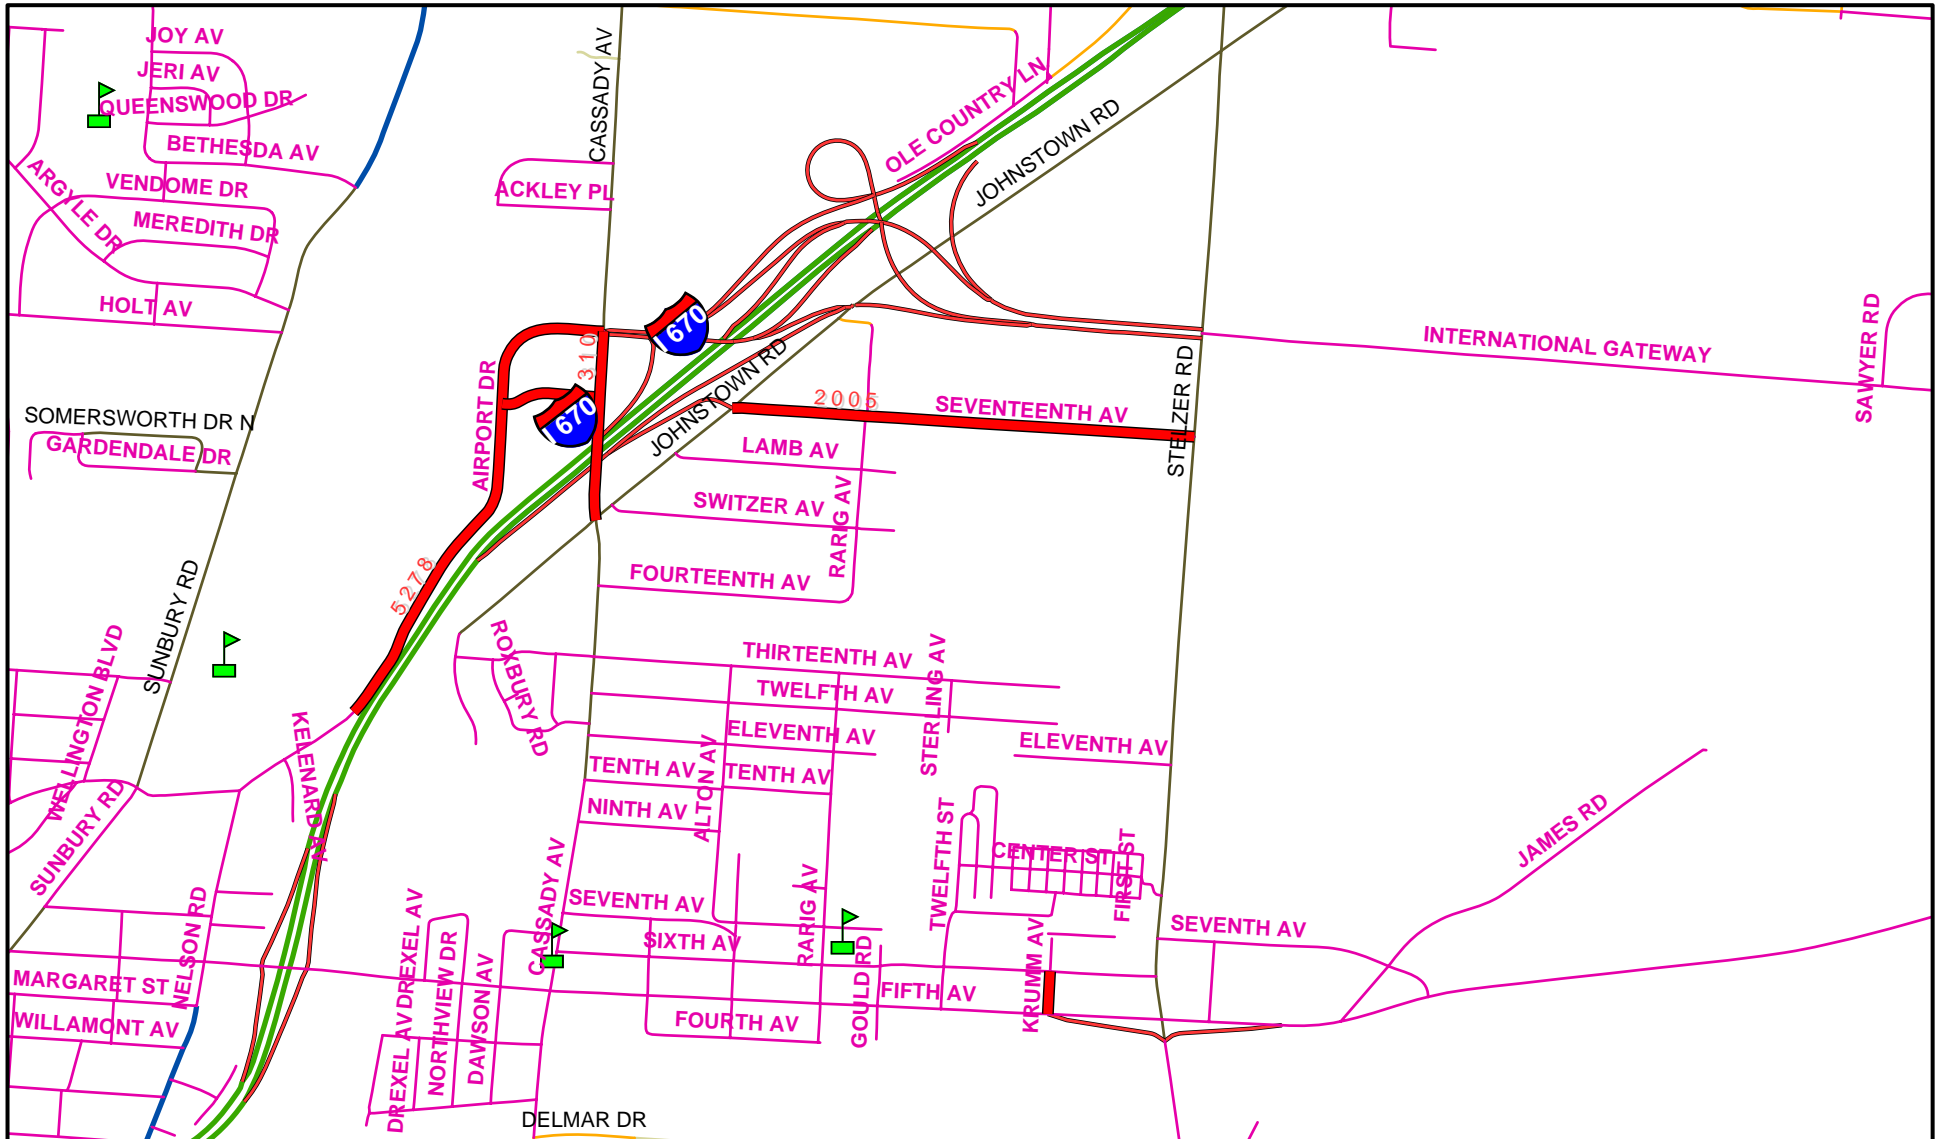

RESURFACING 2007 PROJECT 1, 1586 DR. A LOCATION MAP

Legend

CITY OF COLUMBUS
PUBLIC SERVICE DEPARTMENT
TRANSPORTATION DIVISION
(614)-645-5470

RESURFACING 2007 PROJECT 1, 1586 DR. A LOCATION MAP

Legend

- RESURFACING 2007 P-1
- Schools

CITY OF COLUMBUS
PUBLIC SERVICE DEPARTMENT
TRANSPORTATION DIVISION
(614)-645-5470

RESURFACING 2007 PROJECT 1, 1586 DR. A LOCATION MAP

Legend

CITY OF COLUMBUS
PUBLIC SERVICE DEPARTMENT
TRANSPORTATION DIVISION
(614)-645-5470

RESURFACING 2007 PROJECT 1, 1586 DR. A LOCATION MAP

Legend

RESURFACING 2007 PROJECT 1, 1586 DR. A LOCATION MAP

Legend

CITY OF COLUMBUS
PUBLIC SERVICE DEPARTMENT
TRANSPORTATION DIVISION
(614)-645-5470

RESURFACING 2007 PROJECT 1, 1586 DR. A LOCATION MAP